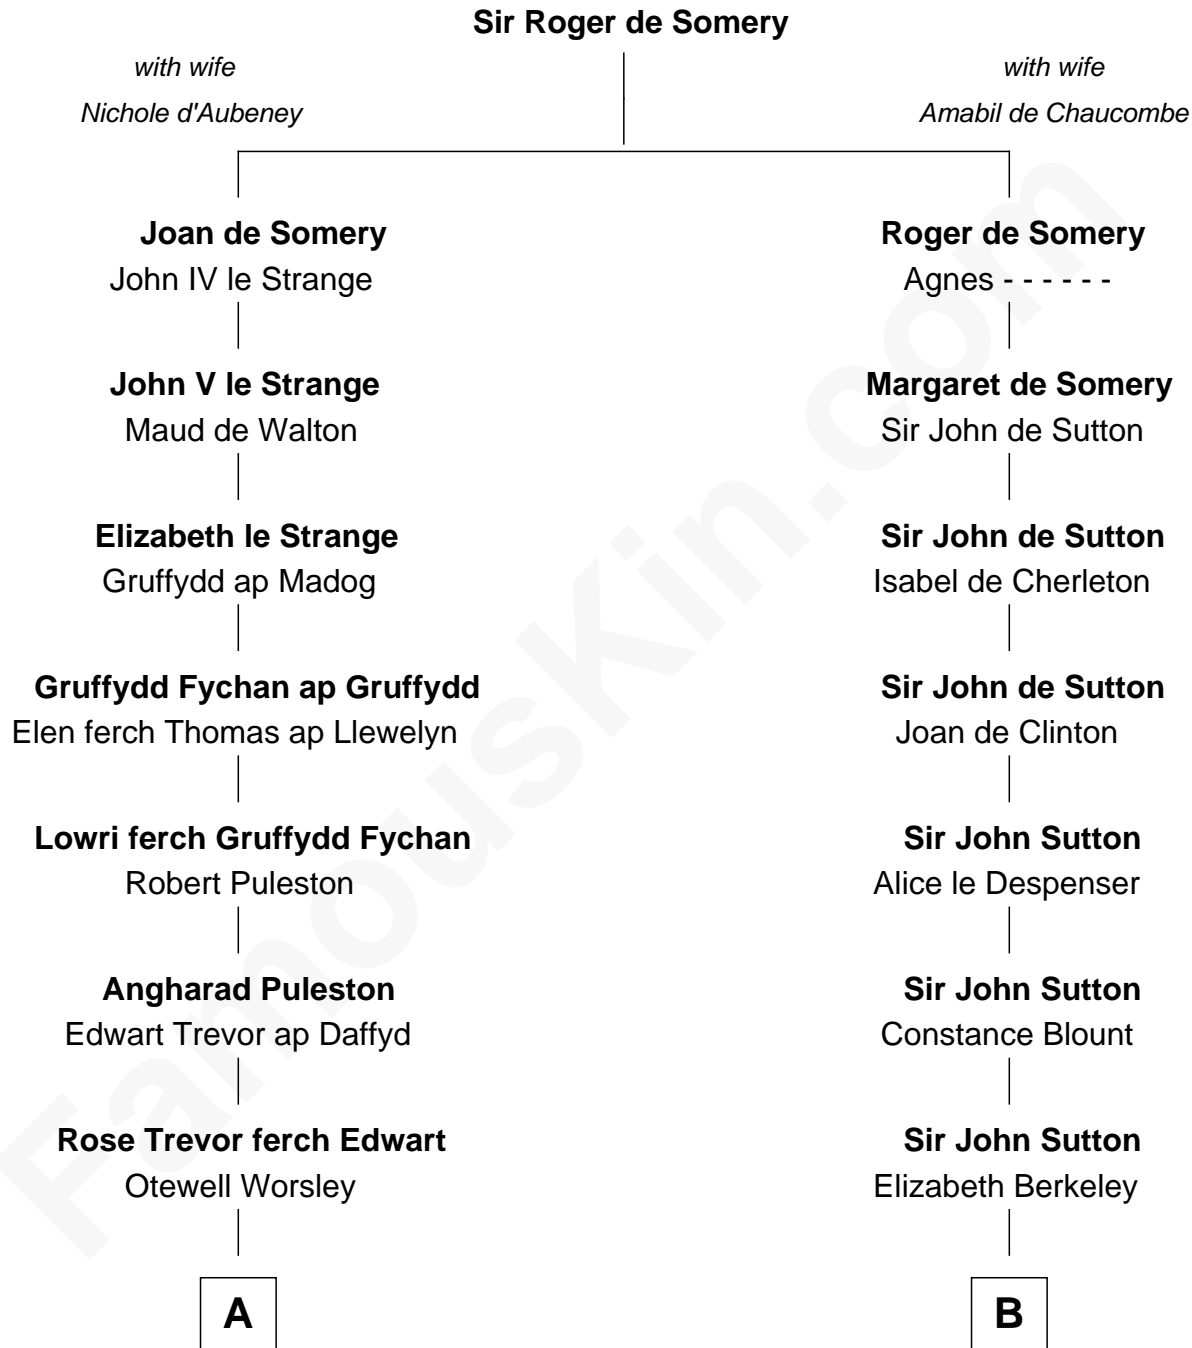

FamousKin.com

Relationship Chart of General William Whipple

Signer of the Declaration of Independence

15th cousin 2 times removed of

George Mason

Father of the U.S. Bill of Rights

A

Margaret Worsley
Adrian Whetehill