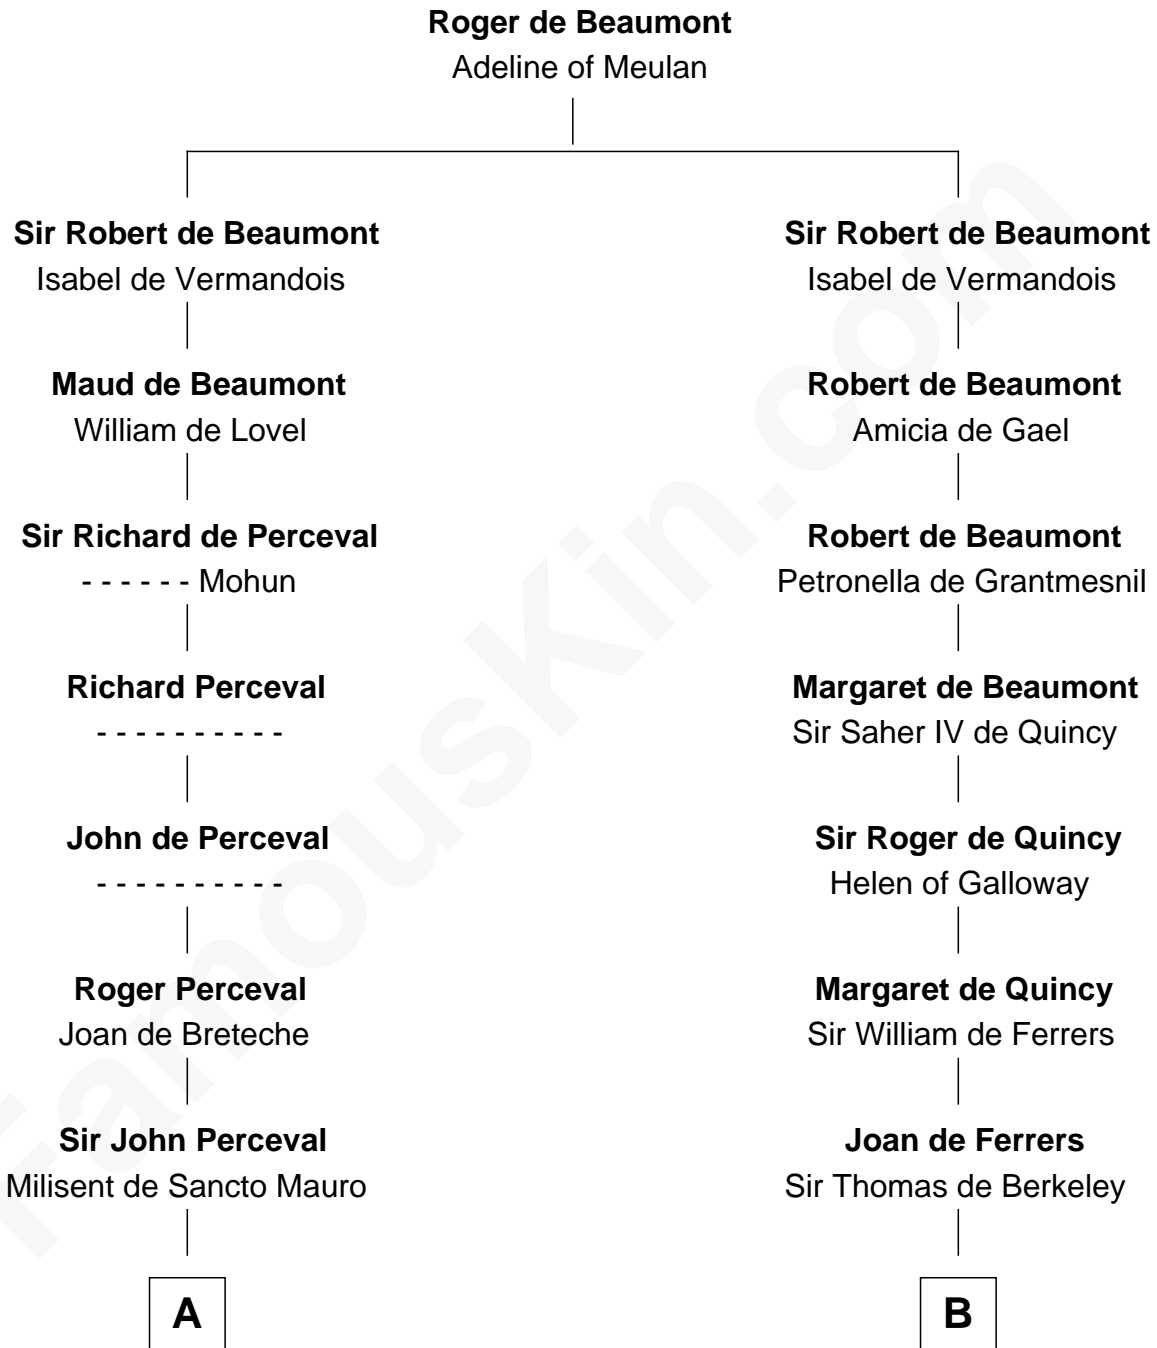

FamousKin.com

Relationship Chart of General William Whipple

Signer of the Declaration of Independence

20th cousin 1 time removed of

George Mason

Father of the U.S. Bill of Rights

C

Mary Oliver
Col. Samuel Appleton

Joanna Appleton
Matthew Whipple

William Whipple
Mary Cutts

General William Whipple
Signer of Declaration of Independence

D

Elizabeth Blencowe
Henry Thompson

Sir William Thompson
Mary Stephens

Stephens Thompson
Dorothea Tanton