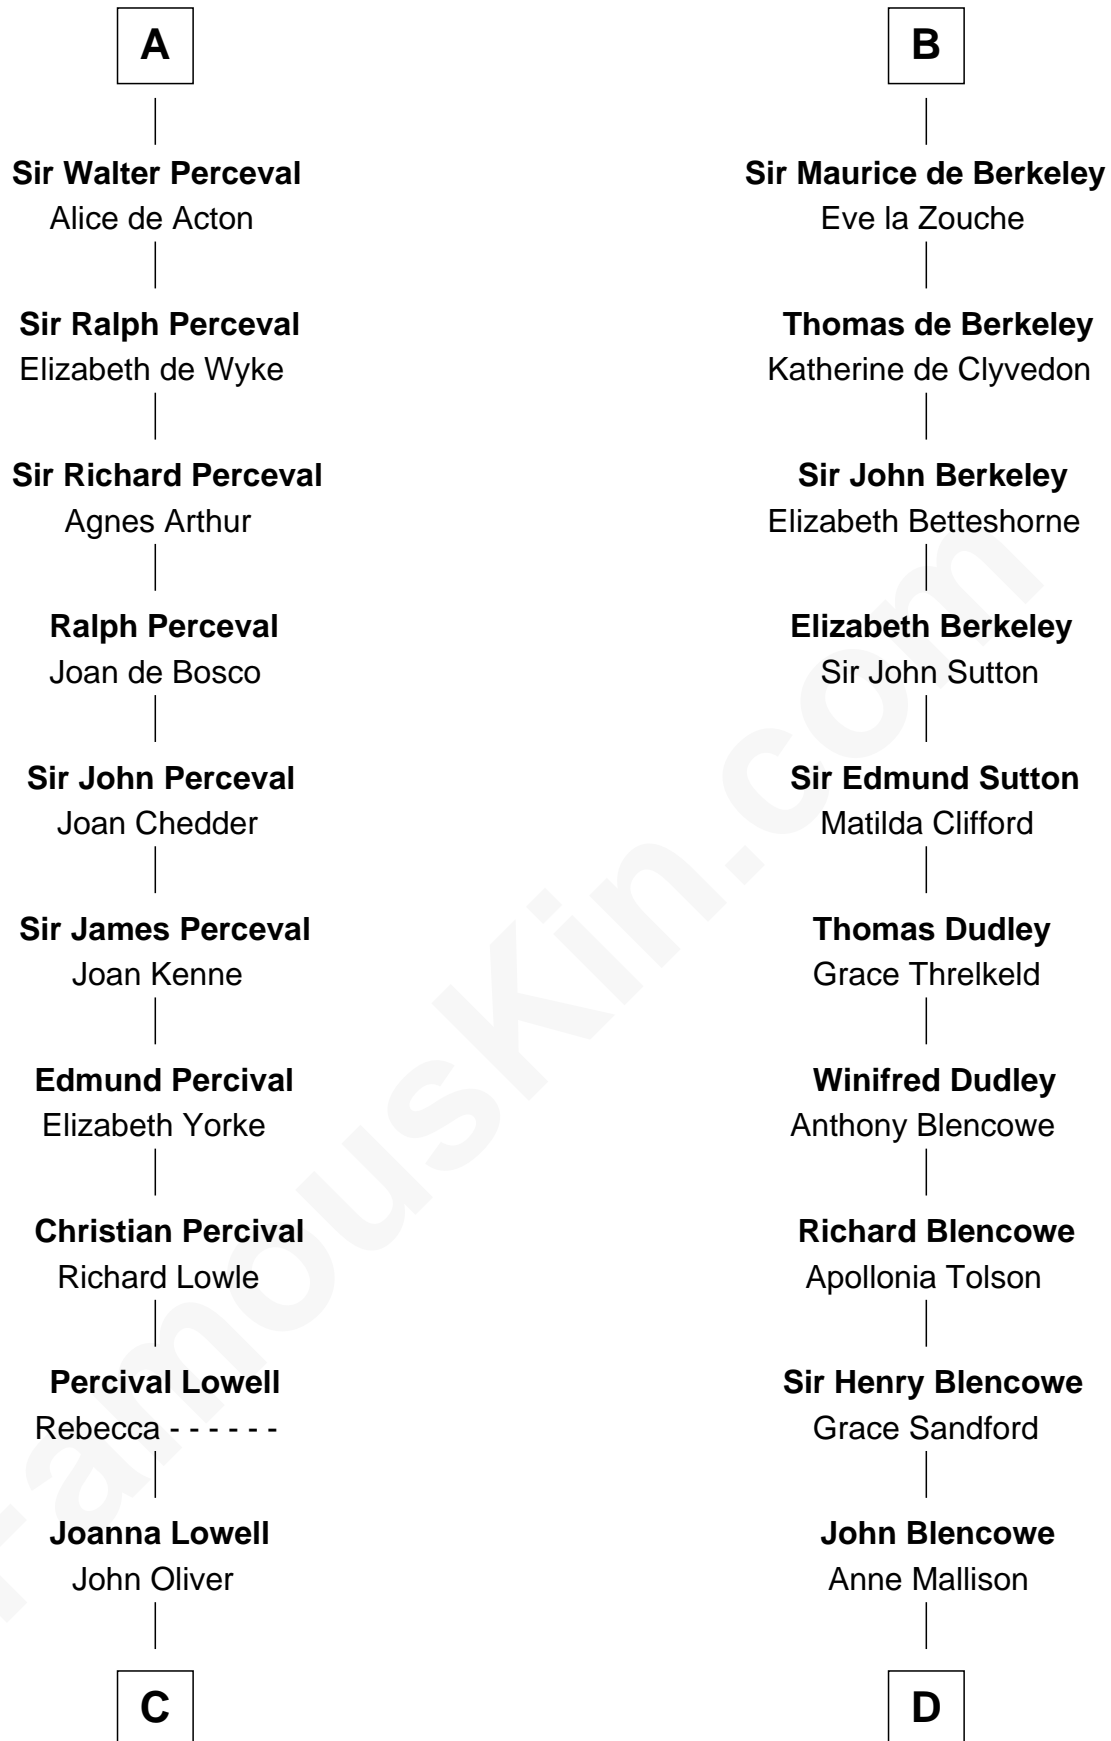

FamousKin.com

Relationship Chart of General William Whipple

Signer of the Declaration of Independence

20th cousin 1 time removed of

George Mason

Father of the U.S. Bill of Rights

C

Mary Oliver
Col. Samuel Appleton

Joanna Appleton
Matthew Whipple

William Whipple
Mary Cutts

General William Whipple
Signer of Declaration of Independence

D

Elizabeth Blencowe
Henry Thompson

Sir William Thompson
Mary Stephens

Stephens Thompson
Dorothea Tanton