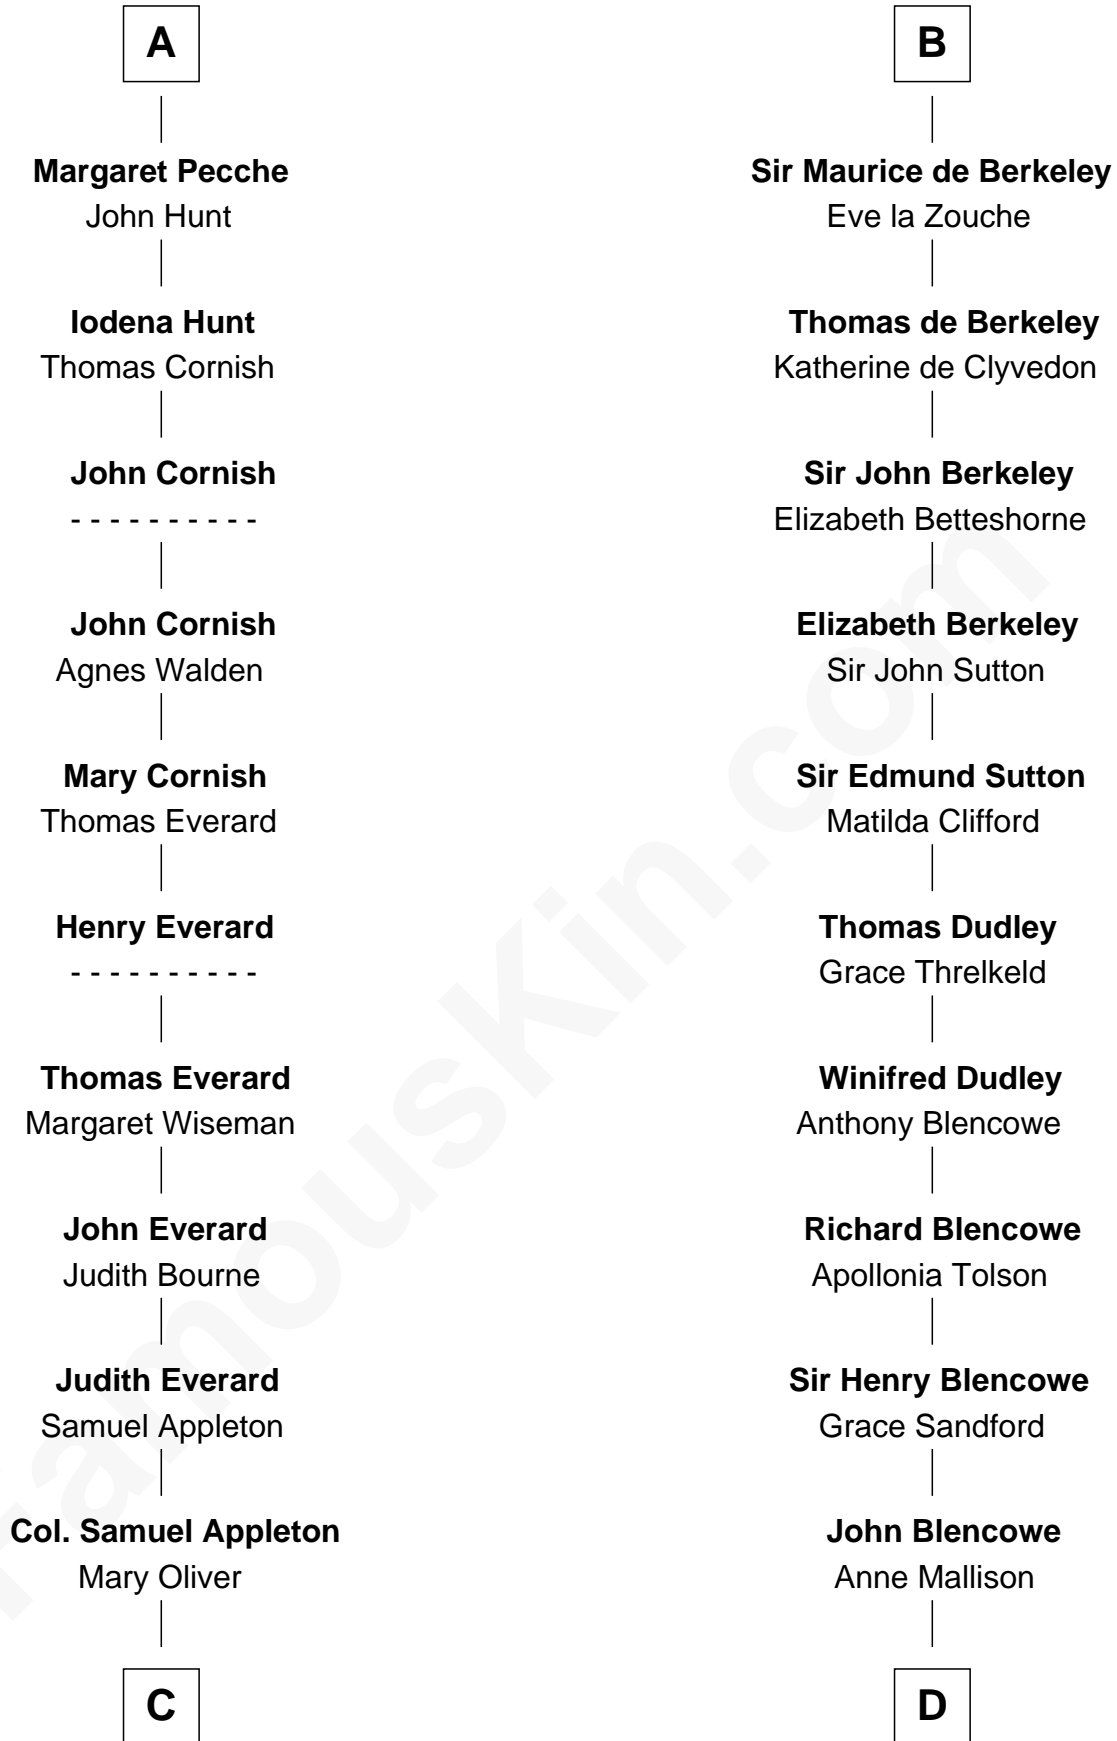

FamousKin.com

Relationship Chart of

General William Whipple

Signer of the Declaration of Independence

19th cousin 2 times removed of

George Mason

Father of the U.S. Bill of Rights

Waltheof II of Northumbria

Sir Roger de Quincy

Helen of Galloway

Margaret de Quincy

Sir William de Ferrers

Joan de Ferrers

Sir Thomas de Berkeley

B

C