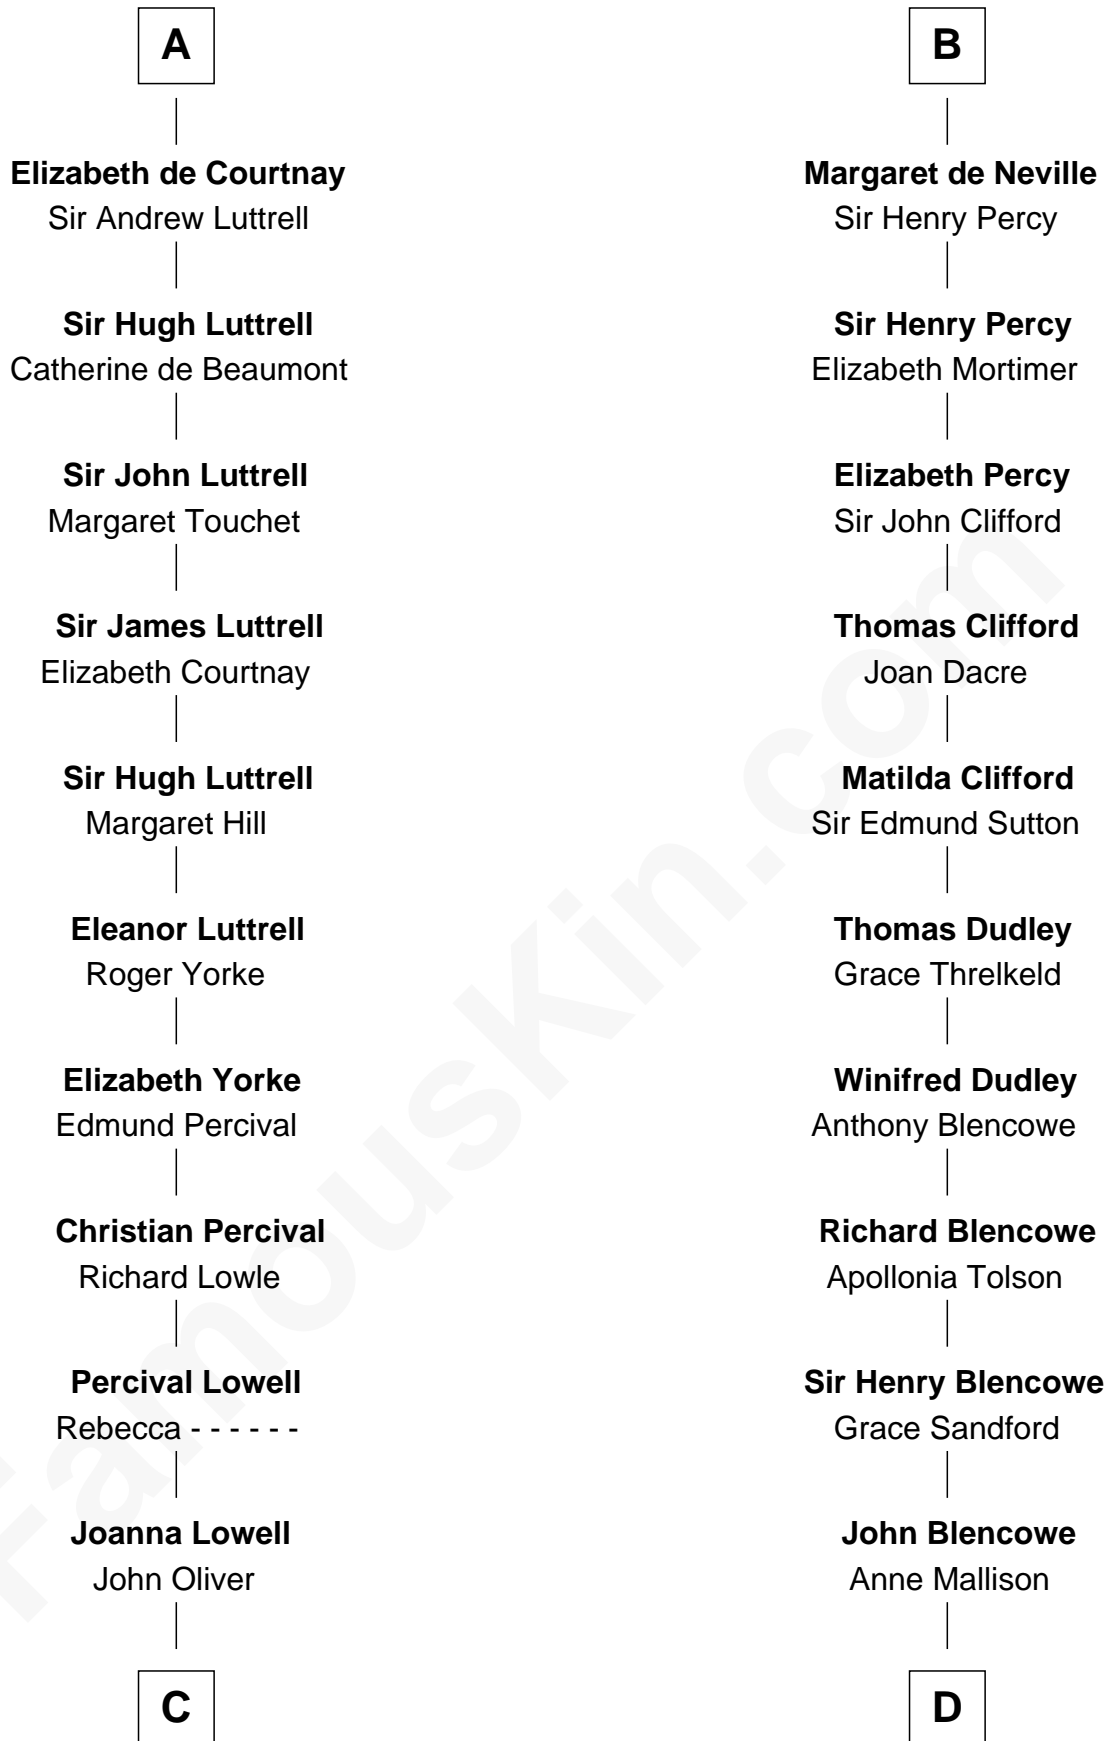

FamousKin.com

Relationship Chart of

General William Whipple

Signer of the Declaration of Independence

20th cousin 1 time removed of

George Mason

Father of the U.S. Bill of Rights

C

Mary Oliver
Col. Samuel Appleton

Joanna Appleton
Matthew Whipple

William Whipple
Mary Cutts

General William Whipple
Signer of Declaration of Independence

D

Elizabeth Blencowe
Henry Thompson

Sir William Thompson
Mary Stephens

Stephens Thompson
Dorothea Tanton

Ann Thompson
George Mason

George Mason
Father of Bill of Rights