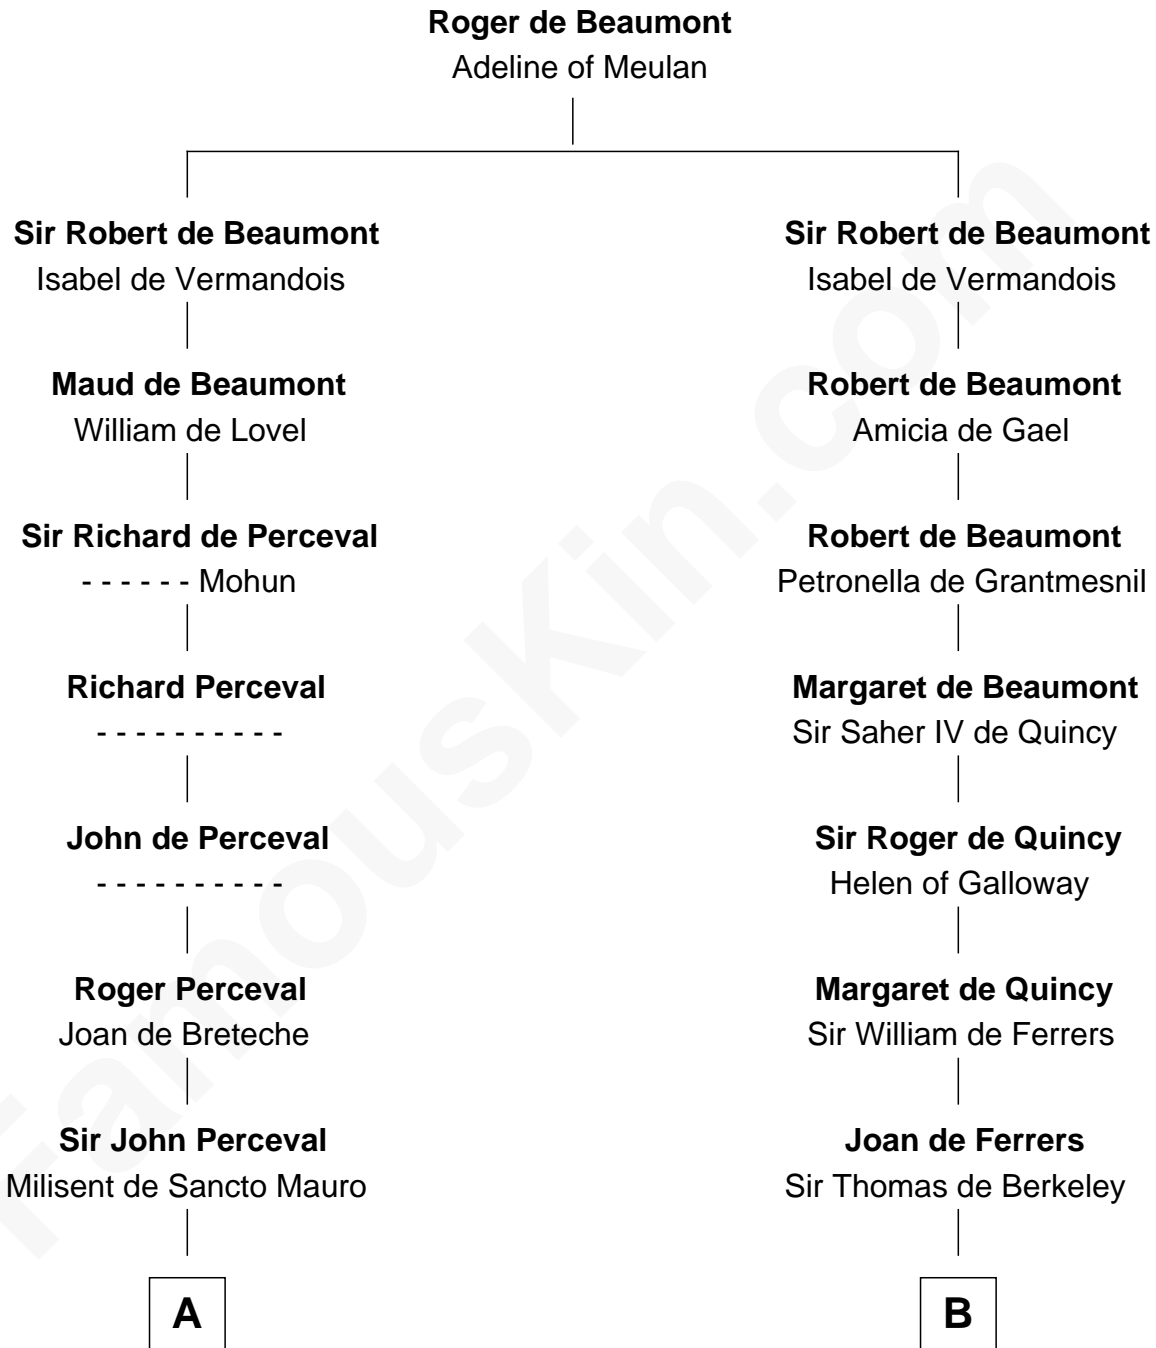

## Relationship Chart of General William Whipple

*Signer of the Declaration of Independence*

17th cousin 3 times removed of

**Richard More**

*(c1614 - c1696) Mayflower passenger 1620*

**MAYFLOWER**

**C**

—  
**Mary Oliver**  
Col. Samuel Appleton

—  
**Joanna Appleton**  
Matthew Whipple

—  
**William Whipple**  
Mary Cutts

—  
**General William Whipple**  
*Signer of Declaration of Independence*

FamousKin.com