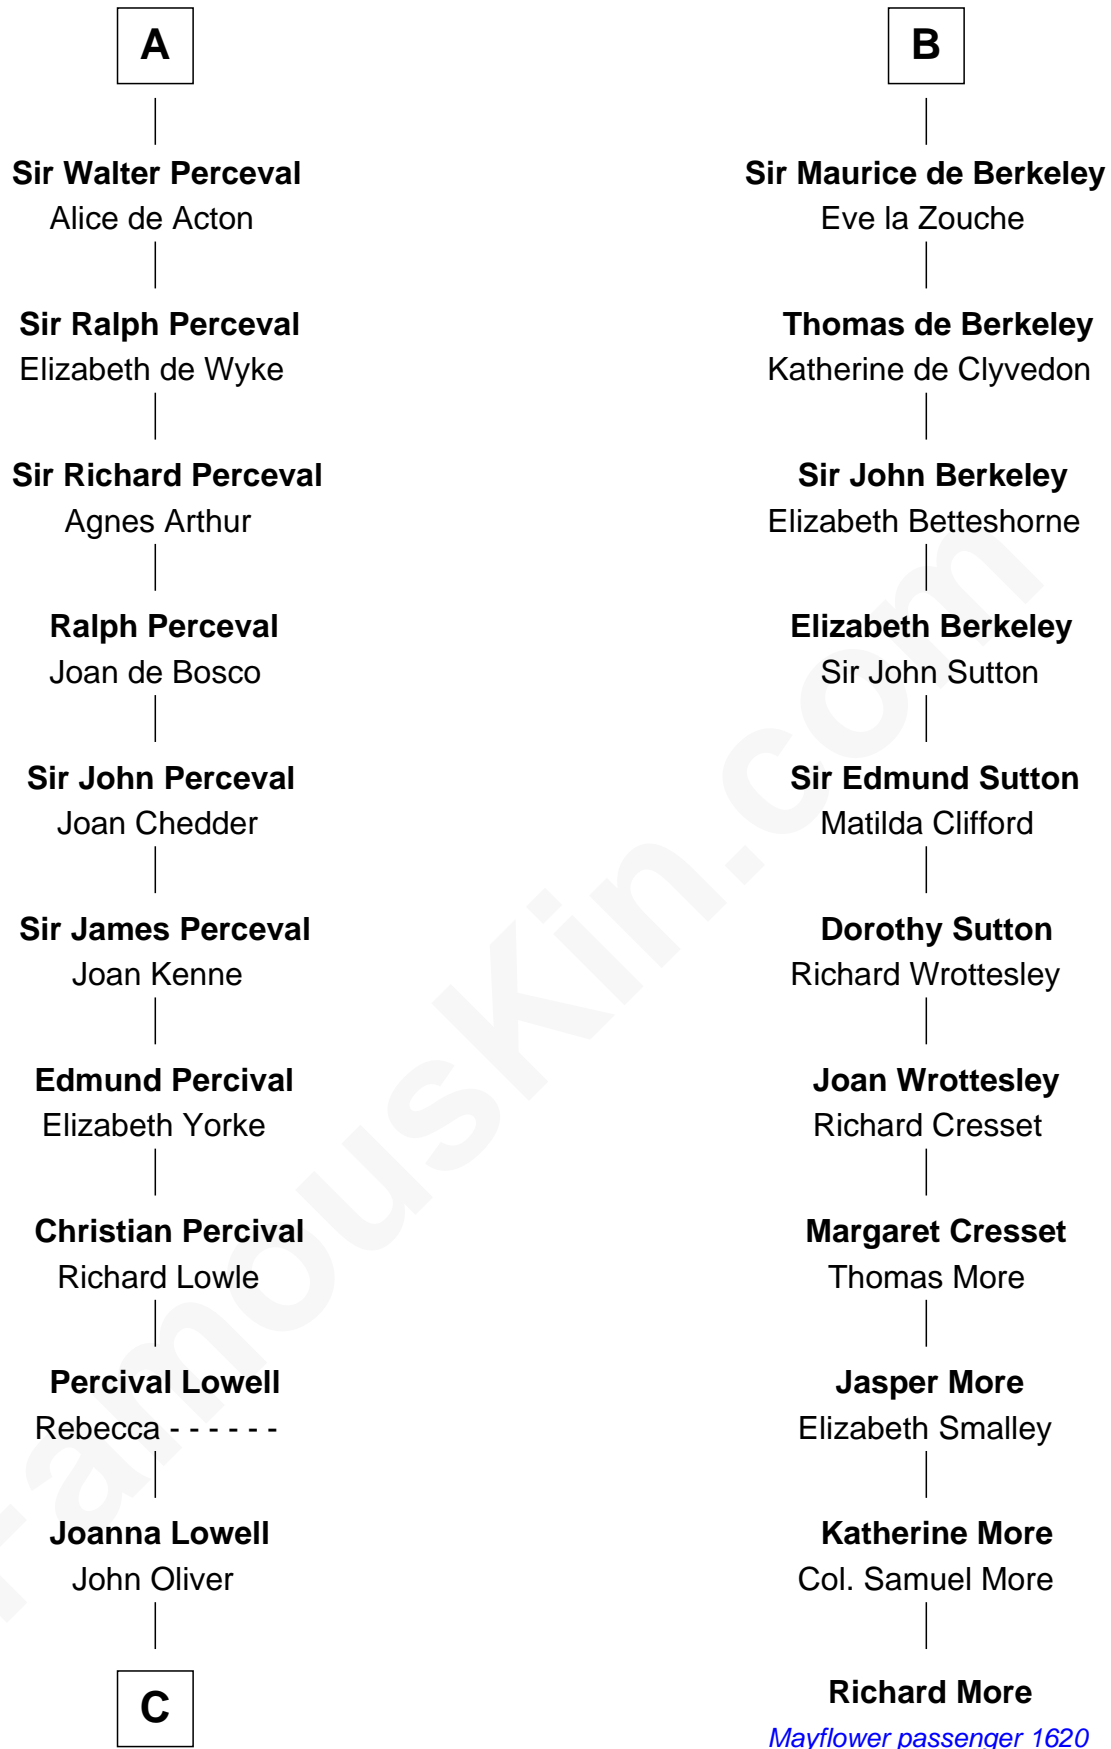

## Relationship Chart of General William Whipple

*Signer of the Declaration of Independence*

17th cousin 3 times removed of

**Richard More**

*(c1614 - c1696) Mayflower passenger 1620*

**MAYFLOWER**

**C**

—  
**Mary Oliver**  
Col. Samuel Appleton

—  
**Joanna Appleton**  
Matthew Whipple

—  
**William Whipple**  
Mary Cutts

—  
**General William Whipple**  
*Signer of Declaration of Independence*

FamousKin.com