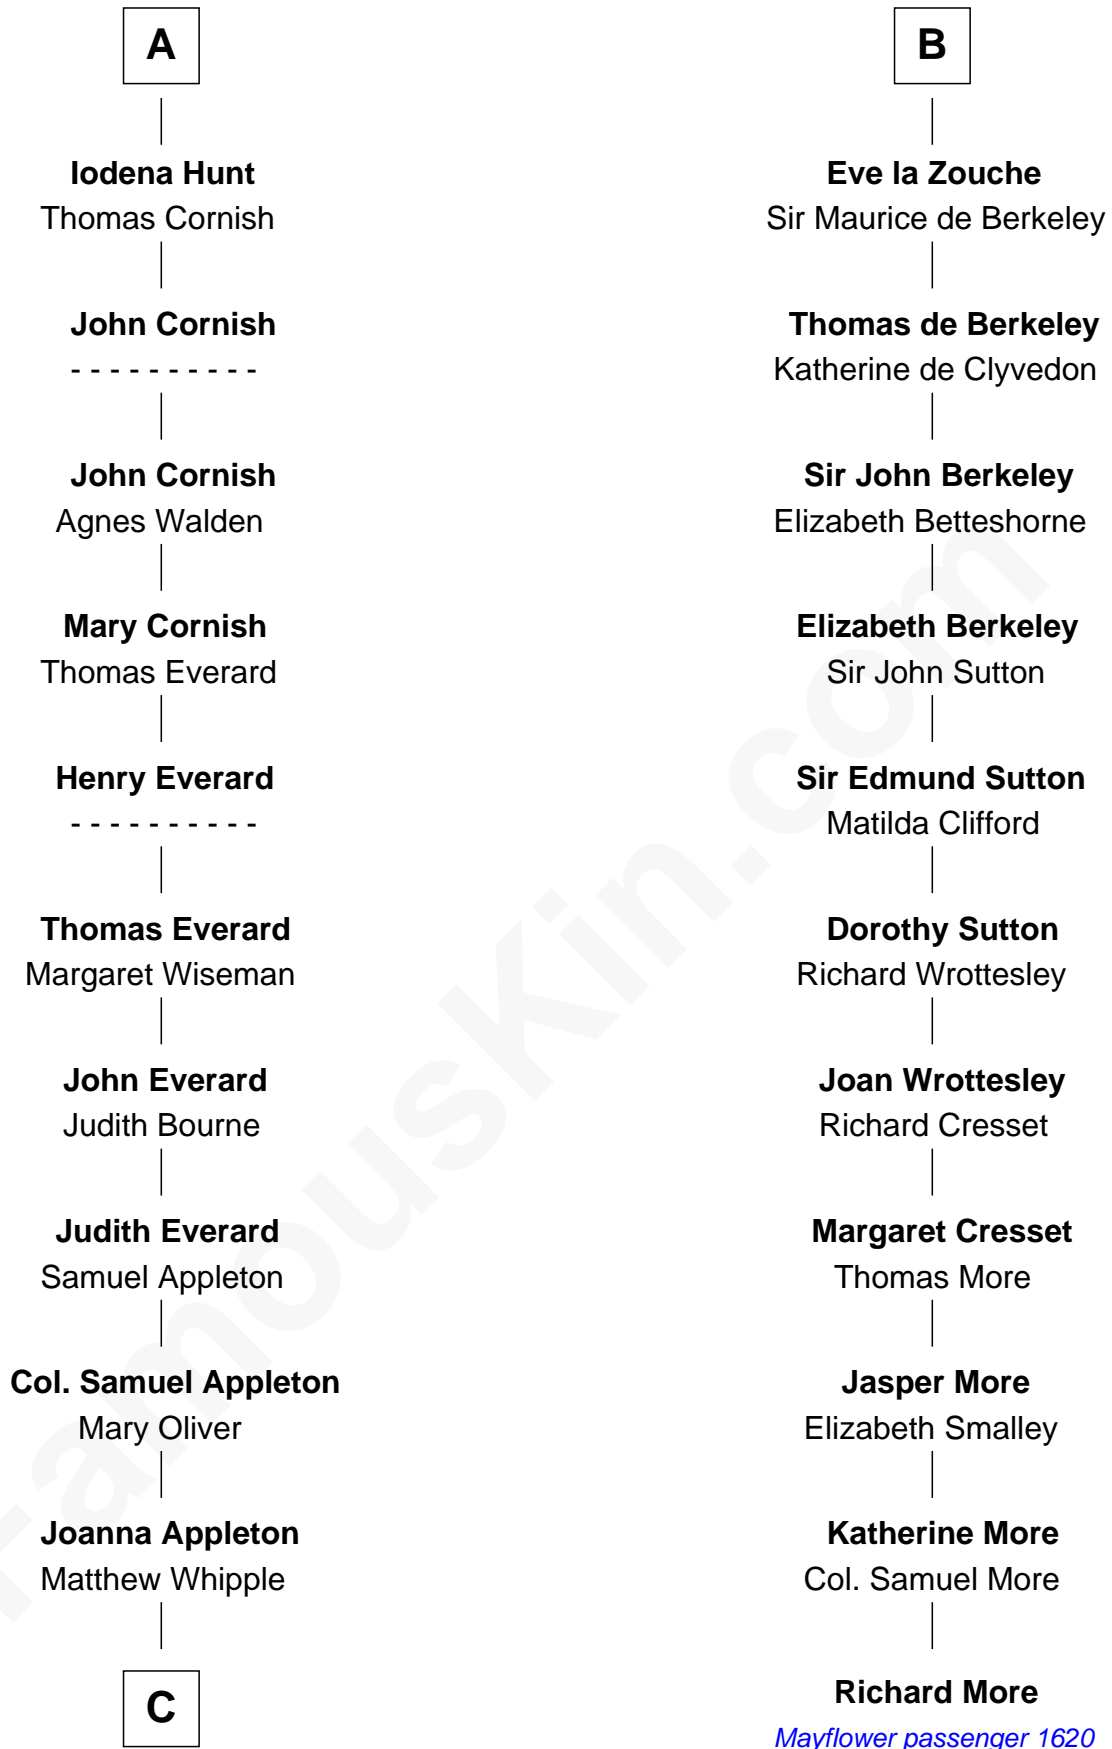

FamousKin.com

Relationship Chart of

General William Whipple

Signer of the Declaration of Independence

17th cousin 1 time removed of

Richard More

(c1614 - c1696) Mayflower passenger 1620

MAYFLOWER

C

William Whipple

Mary Cutts

General William Whipple

Signer of Declaration of Independence

FamousKin.com