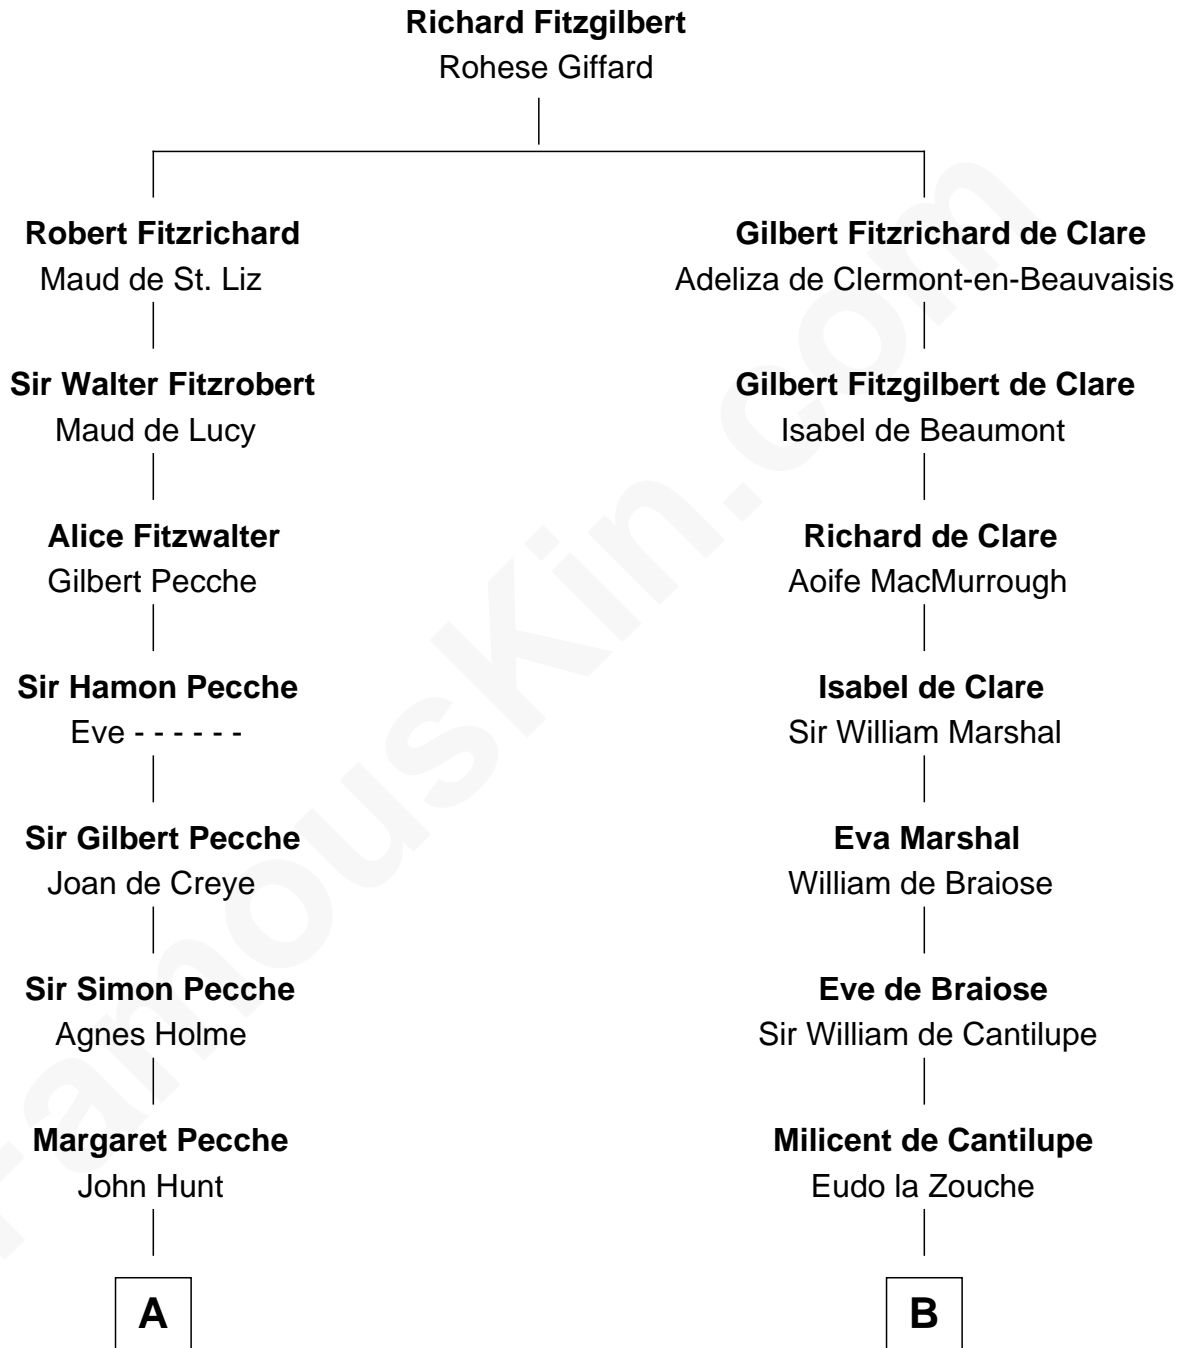

FamousKin.com

Relationship Chart of

General William Whipple

Signer of the Declaration of Independence

17th cousin 1 time removed of

Richard More

(c1614 - c1696) Mayflower passenger 1620

MAYFLOWER

C

William Whipple

Mary Cutts

General William Whipple

Signer of Declaration of Independence

FamousKin.com