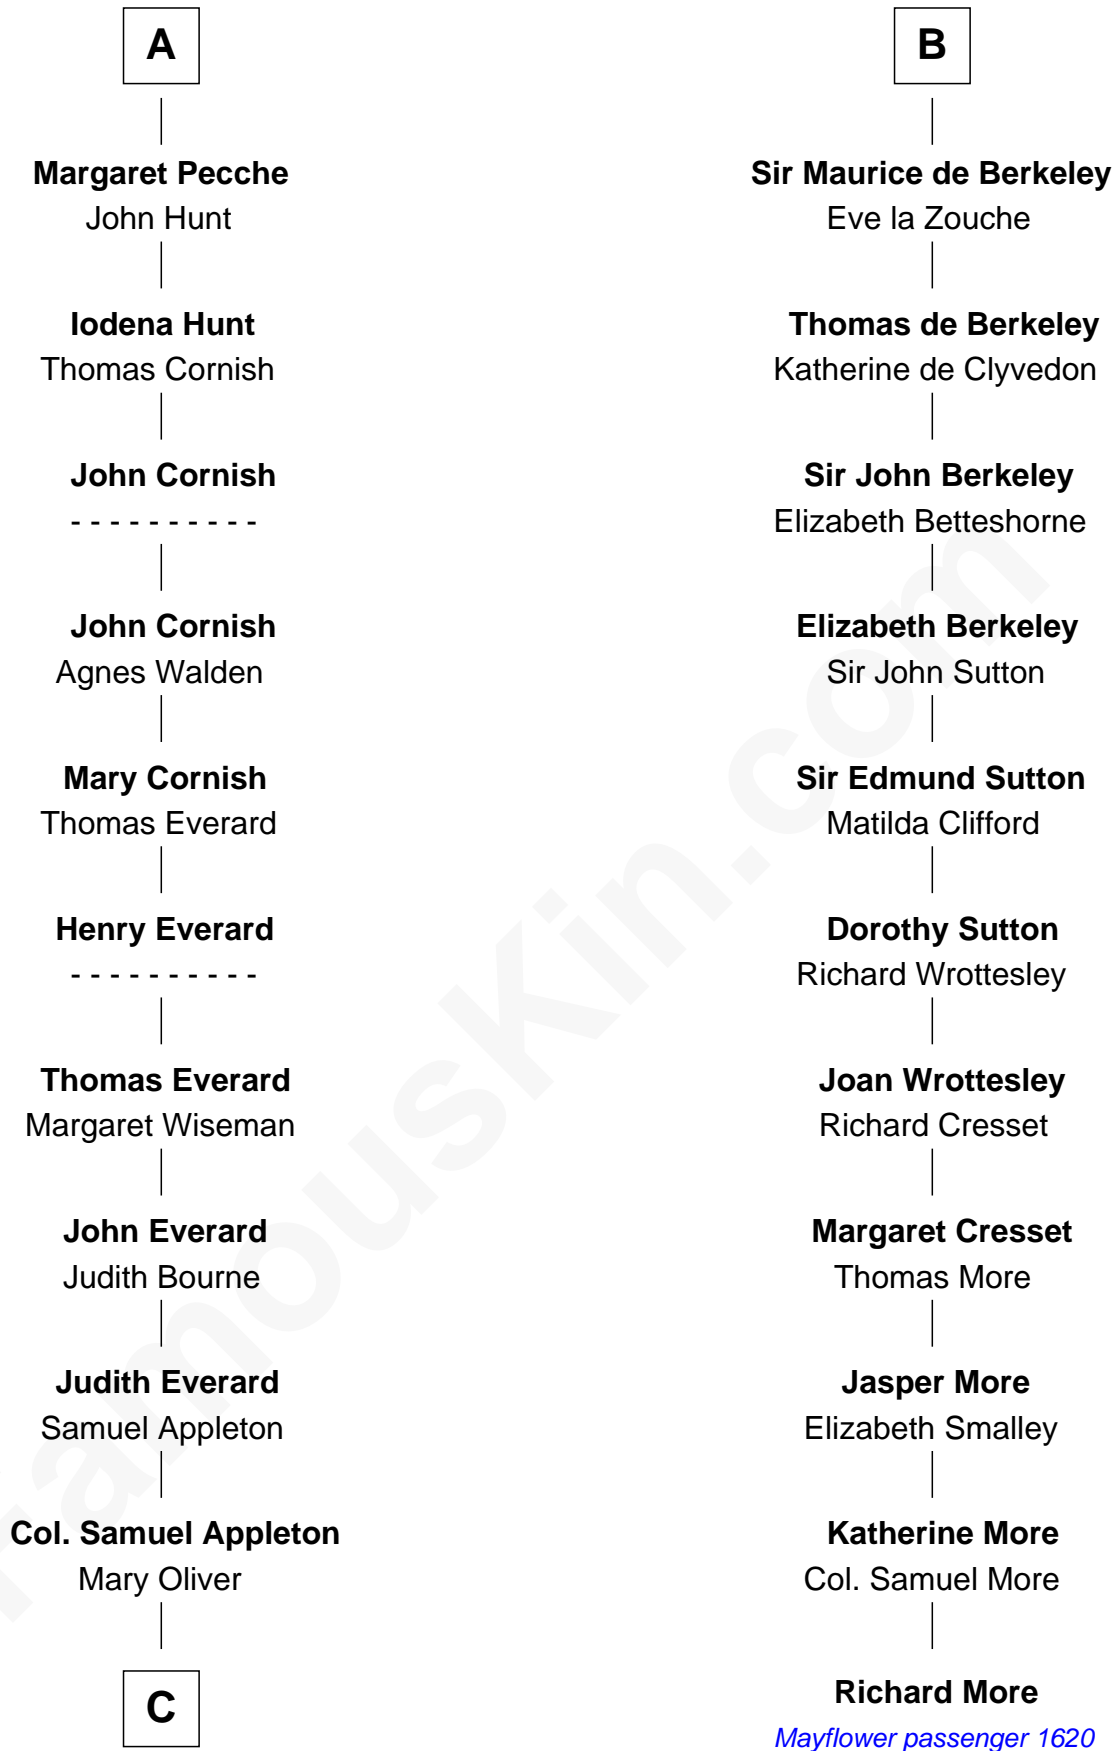

FamousKin.com

Relationship Chart of

General William Whipple

Signer of the Declaration of Independence

17th cousin 2 times removed of

Richard More

(c1614 - c1696) Mayflower passenger 1620

MAYFLOWER

C

—
Joanna Appleton

Matthew Whipple

—
William Whipple

Mary Cutts

—
General William Whipple

Signer of Declaration of Independence

FamousKin.com