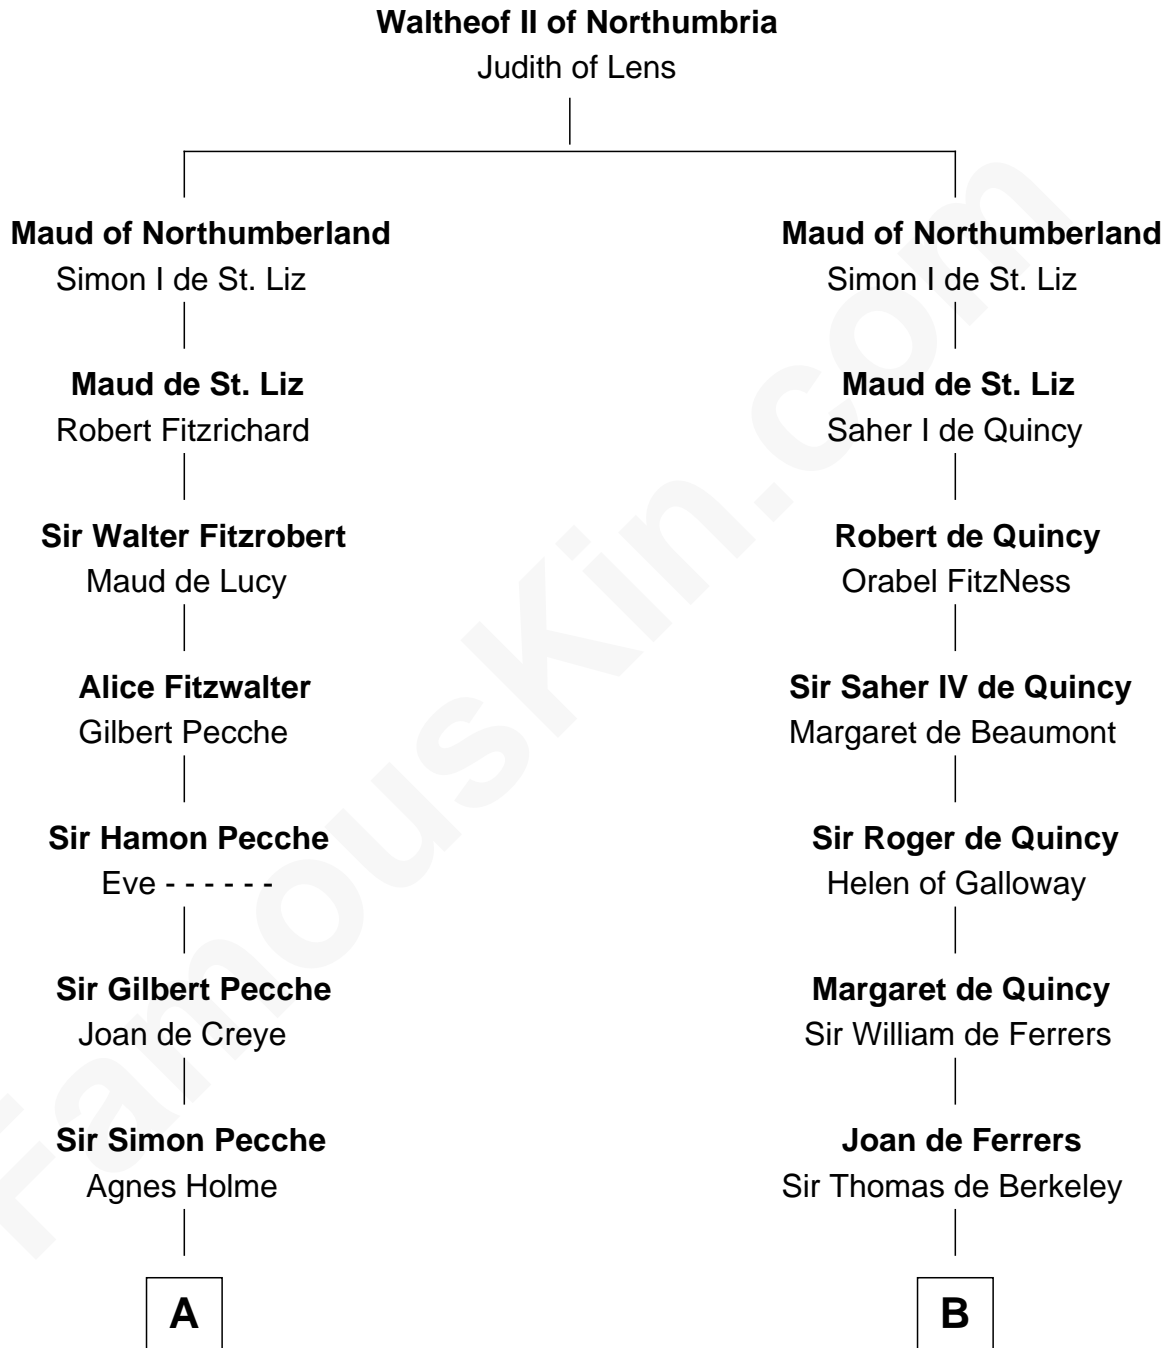

FamousKin.com

Relationship Chart of

General William Whipple

Signer of the Declaration of Independence

17th cousin 2 times removed of

Richard More

(c1614 - c1696) Mayflower passenger 1620

MAYFLOWER

C

—
Joanna Appleton

Matthew Whipple

—
William Whipple

Mary Cutts

—
General William Whipple

Signer of Declaration of Independence

FamousKin.com