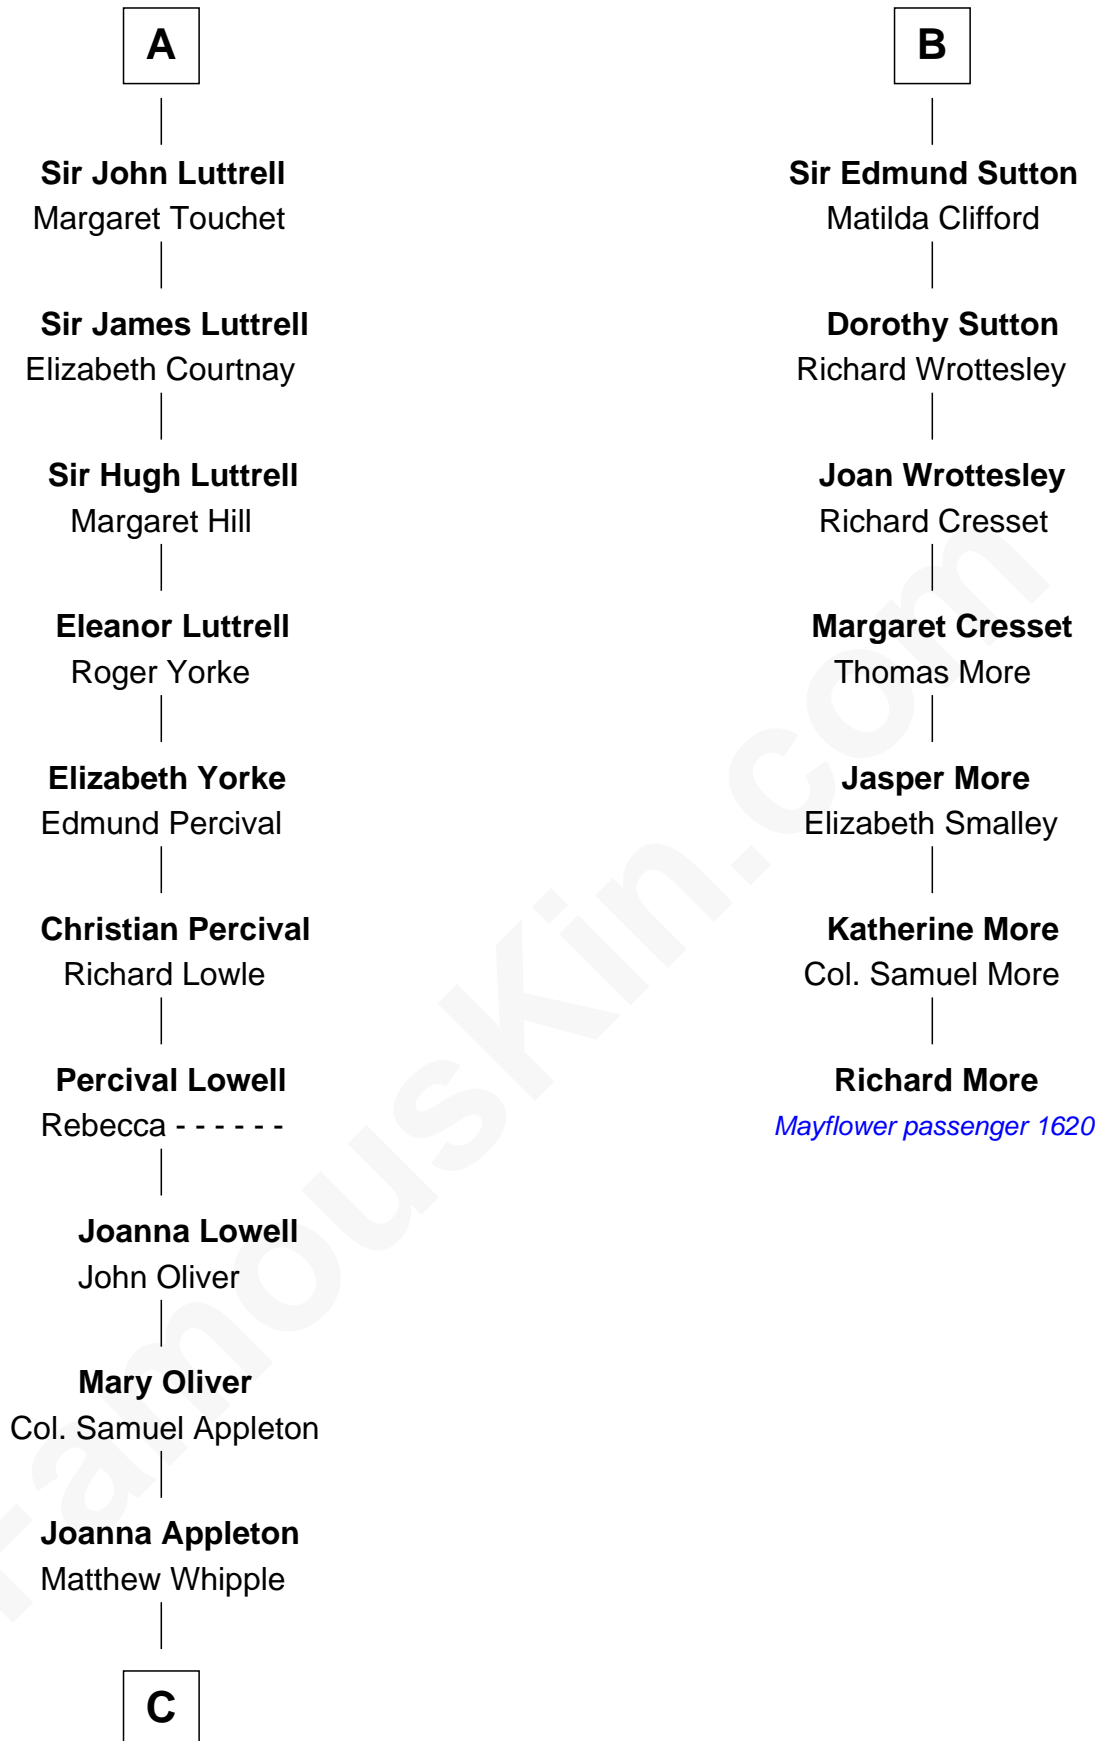

FamousKin.com

Relationship Chart of General William Whipple

Signer of the Declaration of Independence

13th cousin 5 times removed of

Richard More

(c1614 - c1696) Mayflower passenger 1620

MAYFLOWER

C

William Whipple

Mary Cutts

General William Whipple

Signer of Declaration of Independence

FamousKin.com