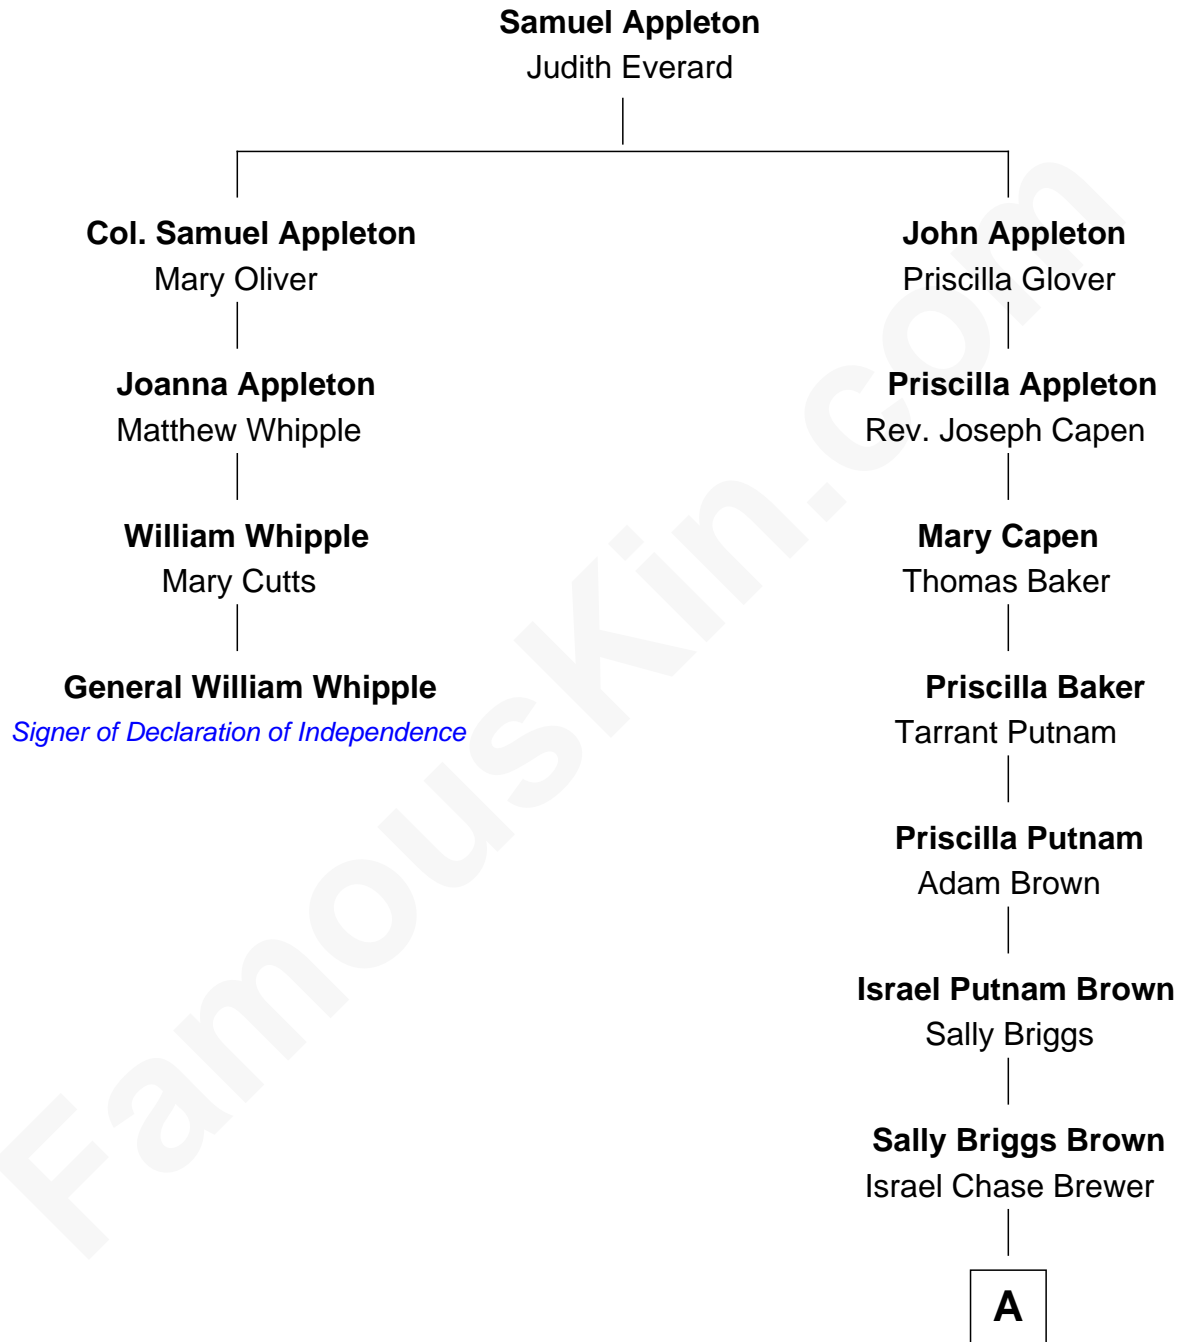

FamousKin.com

Relationship Chart of General William Whipple

Signer of the Declaration of Independence

3rd cousin 6 times removed of

Calvin Coolidge
30th U.S. President

A

Sarah Almeda Brewer
Calvin Galusha Coolidge

Col. John Calvin Coolidge
Victoria Josephine Moor

Calvin Coolidge
30th U.S. President

FamousKin.com