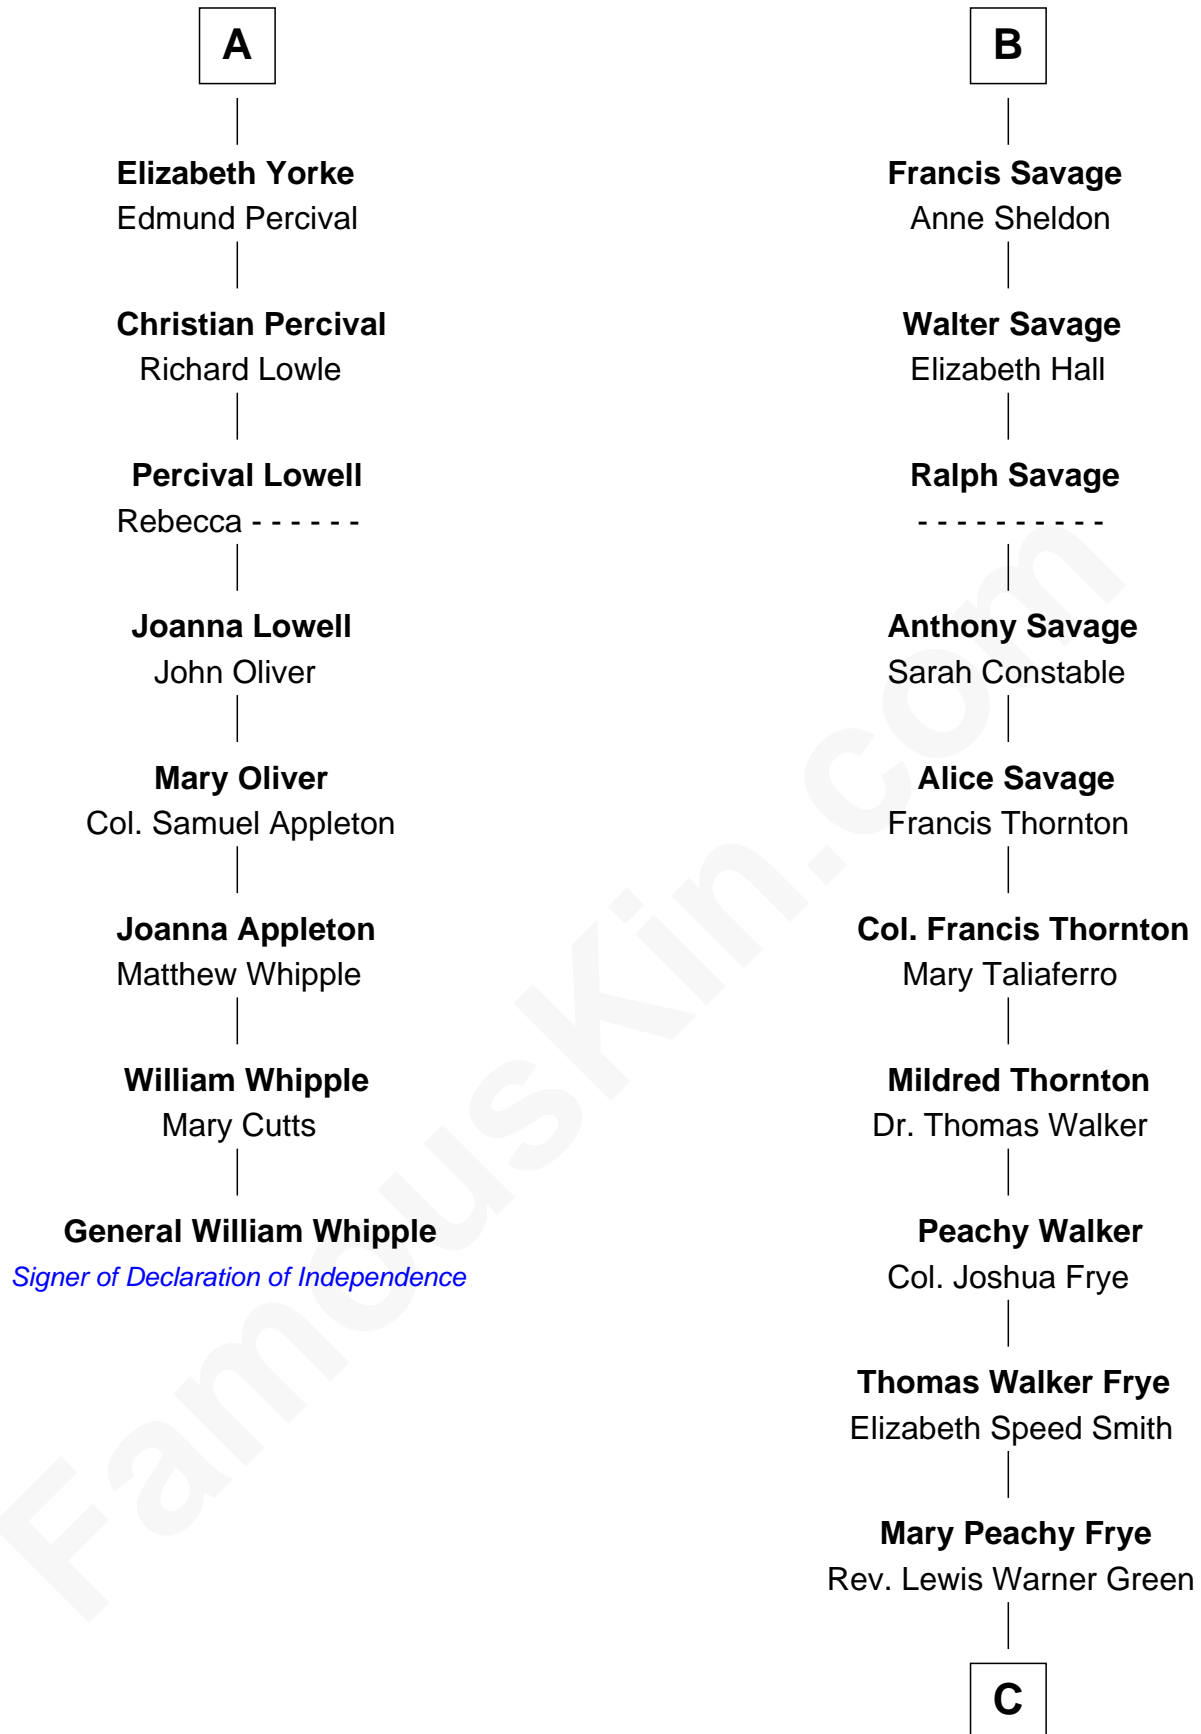

FamousKin.com

Relationship Chart of

General William Whipple

Signer of the Declaration of Independence

14th cousin 5 times removed of

Adlai Stevenson II
31st Governor of Illinois

Humphrey de Bohun
 Elizabeth Plantagenet

C

Letitia Green
Adlai Ewing Stevenson

Lewis Green Stevenson
Helen Louise Davis

Adlai Stevenson II
31st Governor of Illinois

FamousKin.com