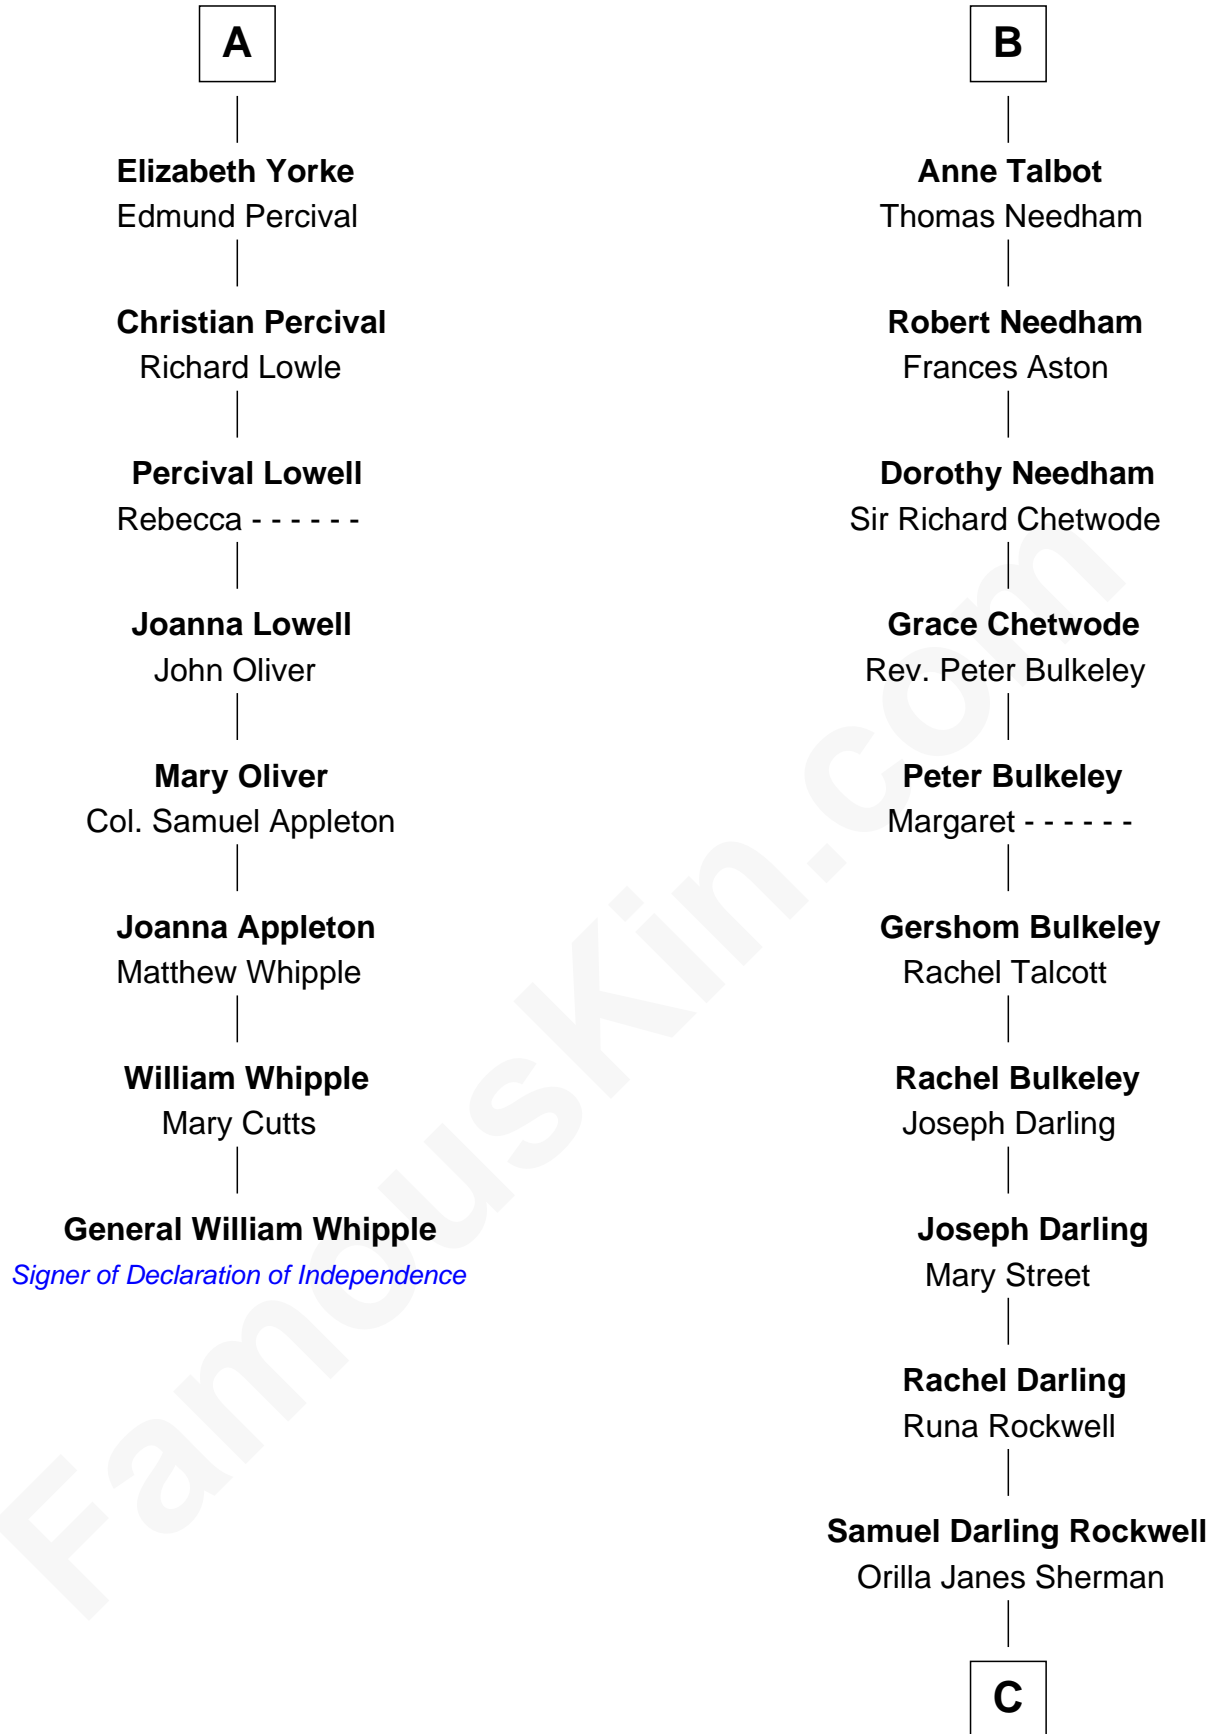

## Relationship Chart of

### General William Whipple

*Signer of the Declaration of Independence*

14th cousin 5 times removed of

**Norman Rockwell**  
*American Artist*

**Humphrey de Bohun**  
Elizabeth Plantagenet

**C**

John William Rockwell

Phebe Boyce Waring

Jarvis Waring Rockwell

Anne Mary Hill

Norman Rockwell

*American Artist*

FamousKin.com