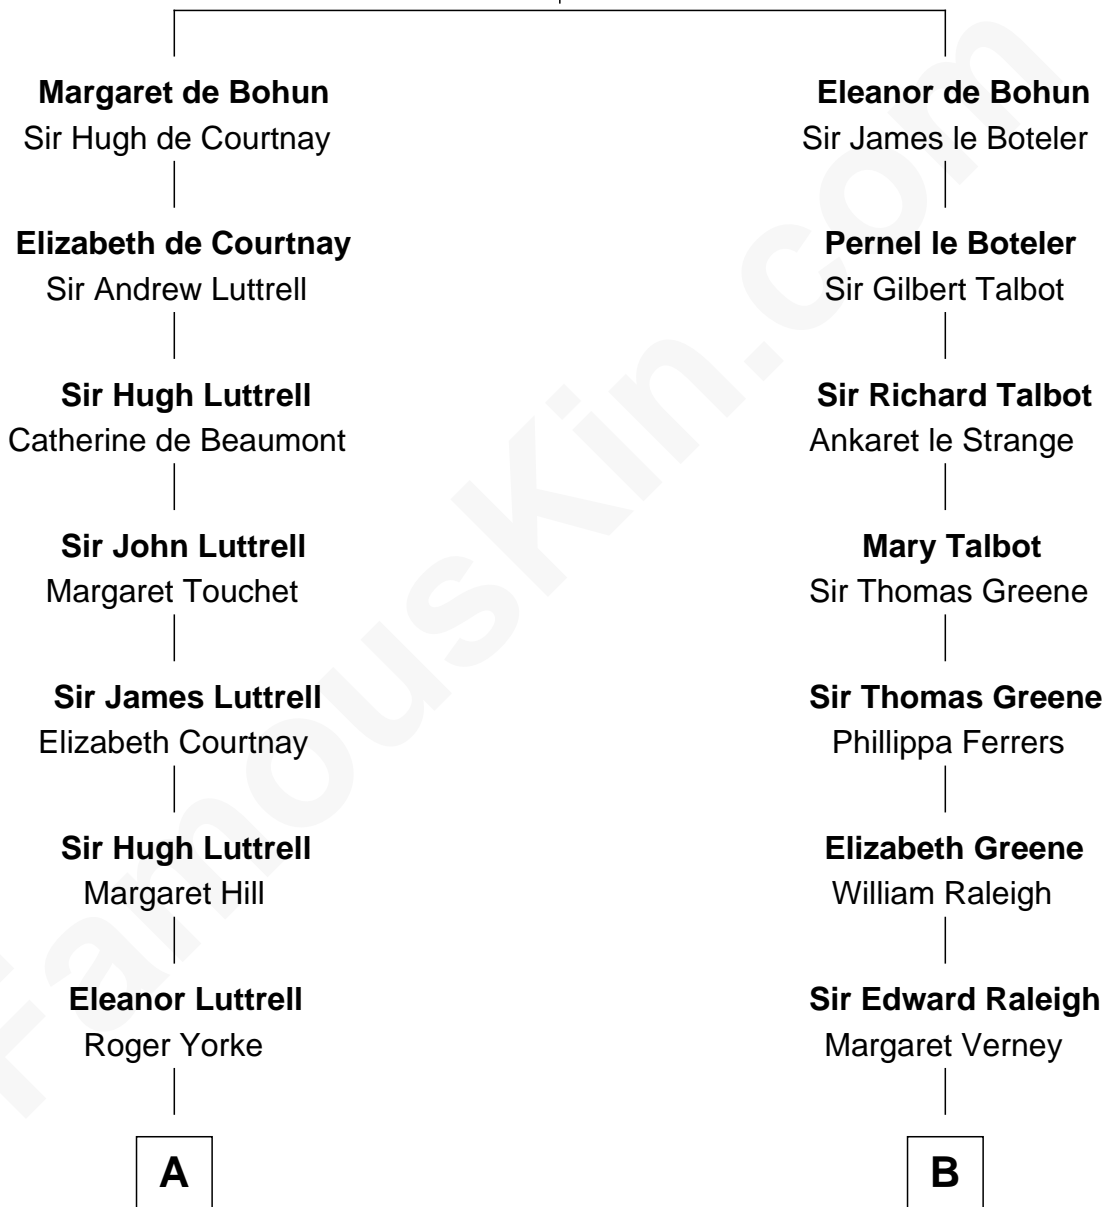

FamousKin.com

Relationship Chart of General William Whipple

Signer of the Declaration of Independence

14th cousin 3 times removed of

Nicholas Gilman

Signer of the U.S. Constitution

Humphrey de Bohun
Elizabeth Plantagenet

A

Elizabeth Yorke
Edmund Percival

Christian Percival
Richard Lowle

Percival Lowell
Rebecca - - - - -

Joanna Lowell
John Oliver

Mary Oliver
Col. Samuel Appleton

Joanna Appleton
Matthew Whipple

William Whipple
Mary Cutts