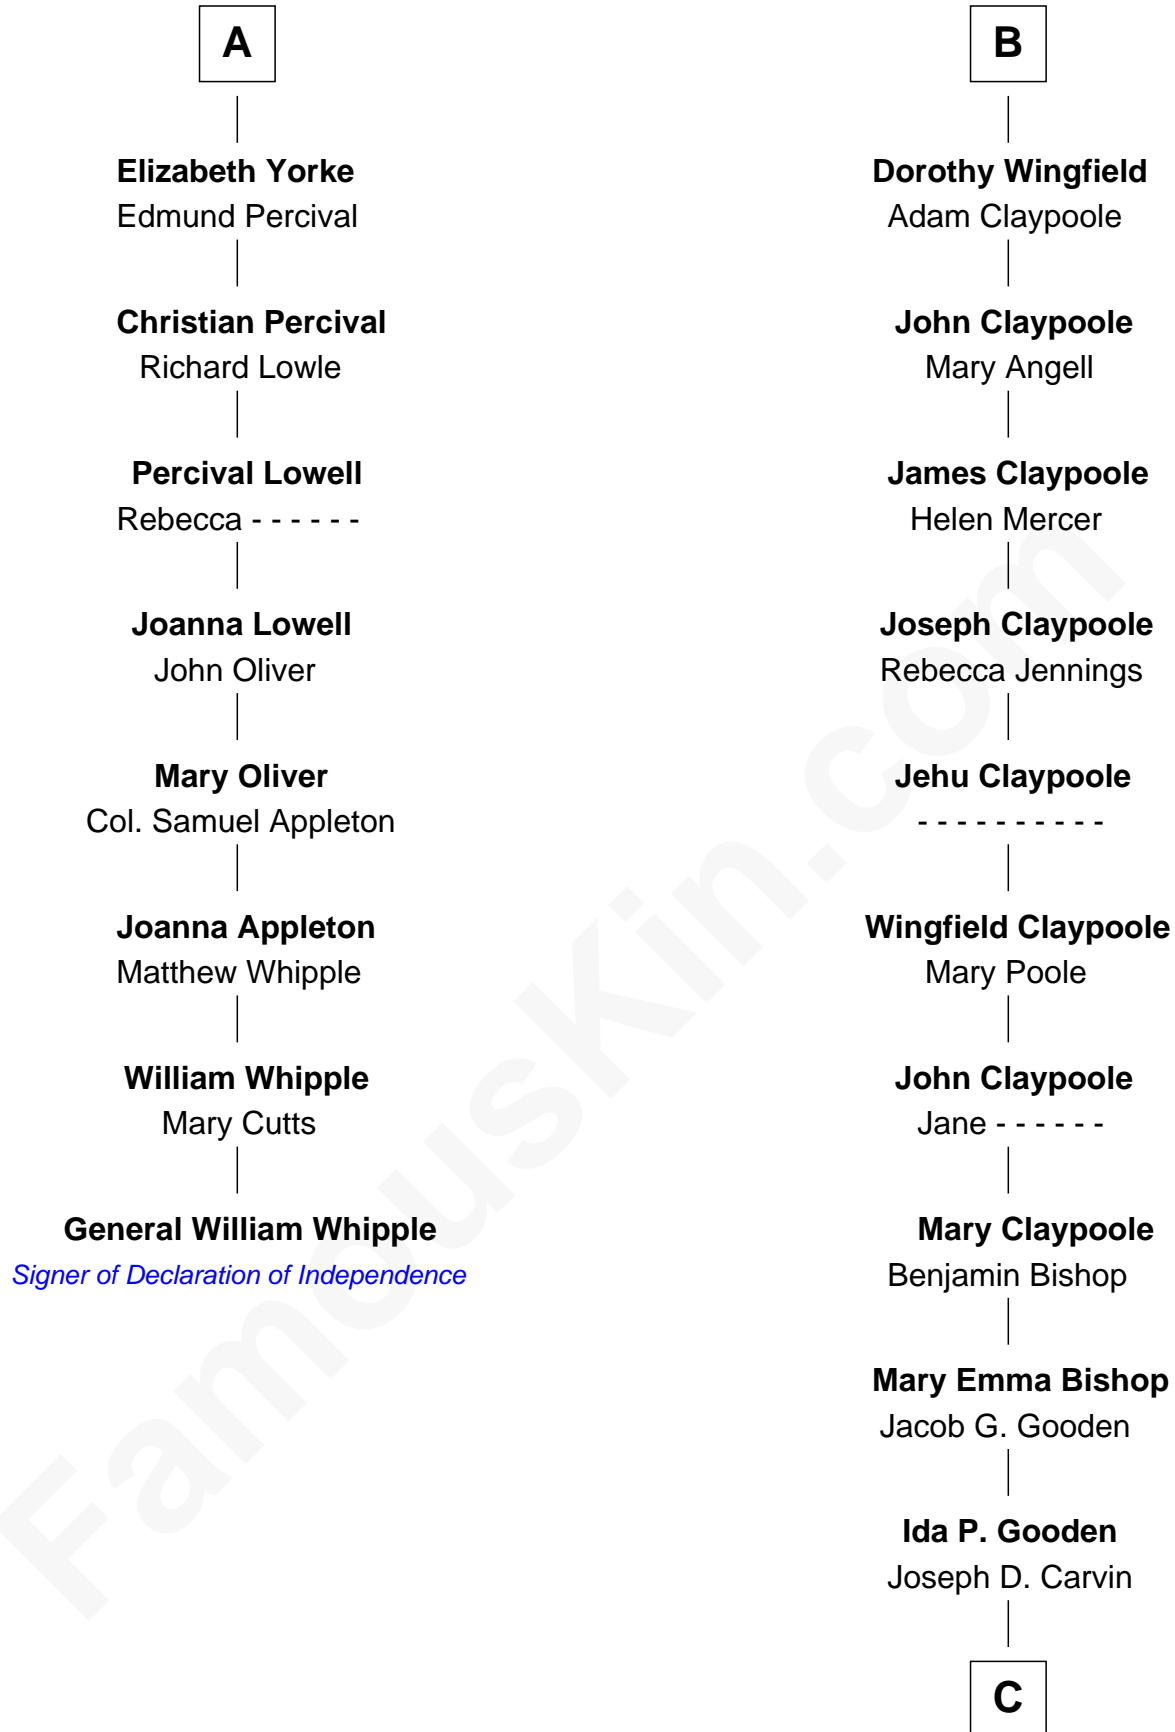

FamousKin.com

Relationship Chart of

General William Whipple

Signer of the Declaration of Independence

14th cousin 5 times removed of

Valerie Bertinelli

Television Actress

Humphrey de Bohun

Elizabeth Plantagenet

C

Lester Vodges Carvin

Elizabeth - - - - -

Nancy L. Carvin

Andrew Francis Bertinelli

Valerie Bertinelli

Television Actress