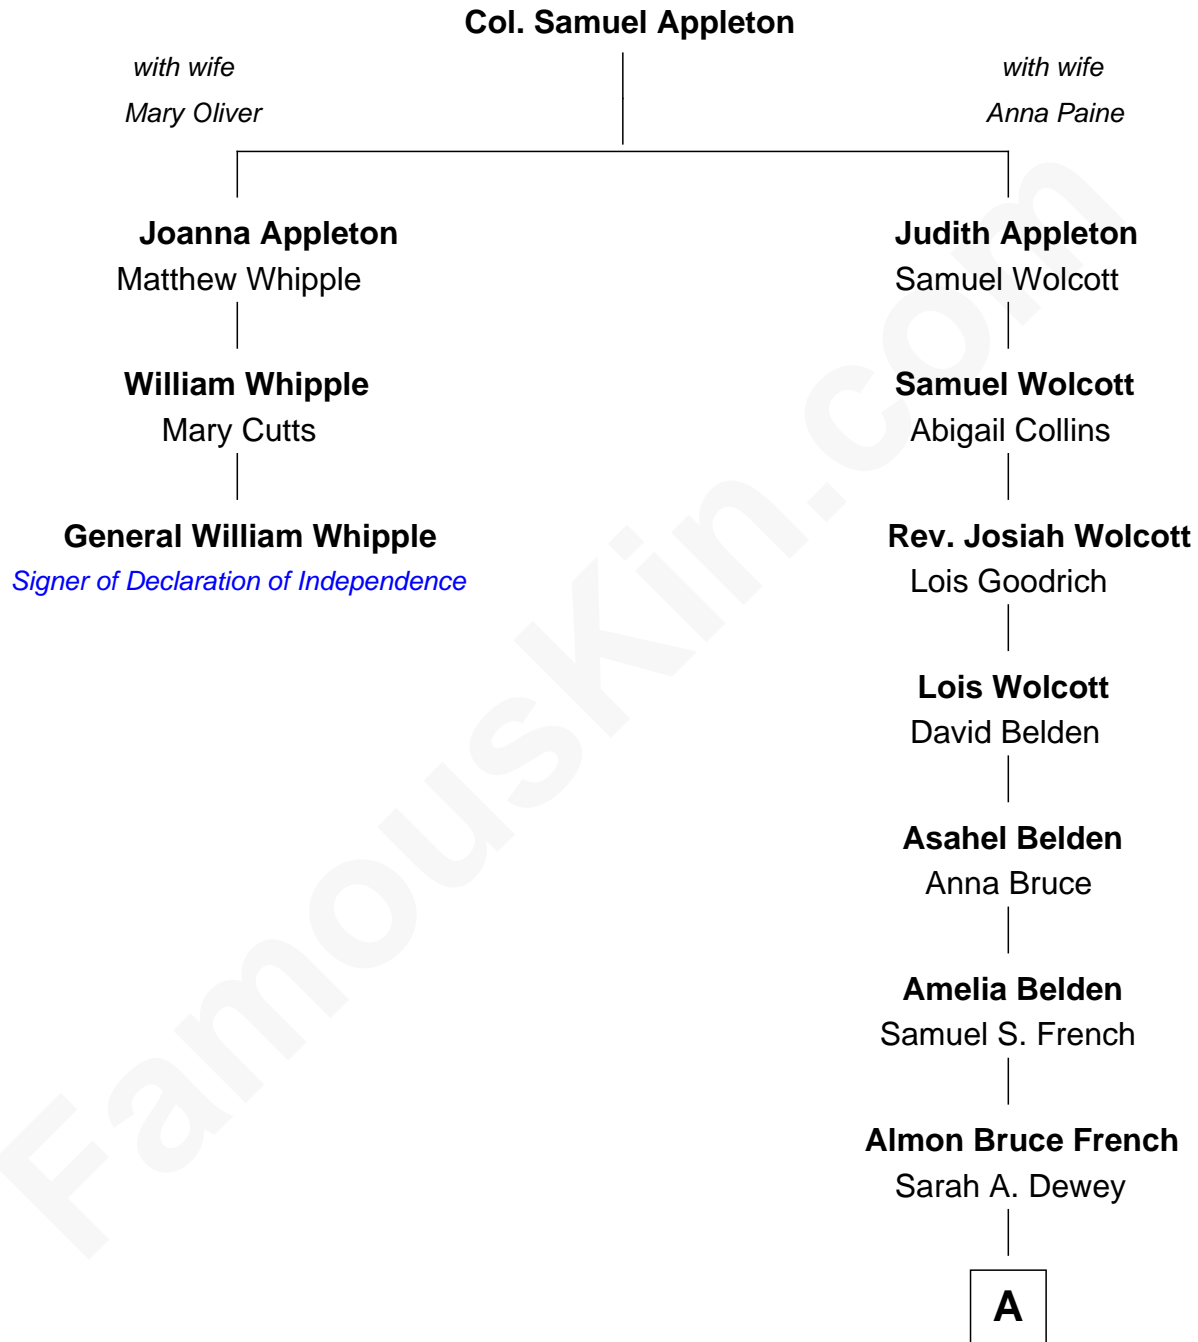

FamousKin.com

Relationship Chart of

General William Whipple

Signer of the Declaration of Independence

2nd cousin 9 times removed of

Ben Affleck

Movie Actor

A

LuLu Lee French

Allen C. Byers

Allen Dewey Byers

Dorothy McGuire

Nancy Louise Byers

Myron Hopkins Strong Affleck

Timothy Byers Affleck

Christopher Anne Boldt