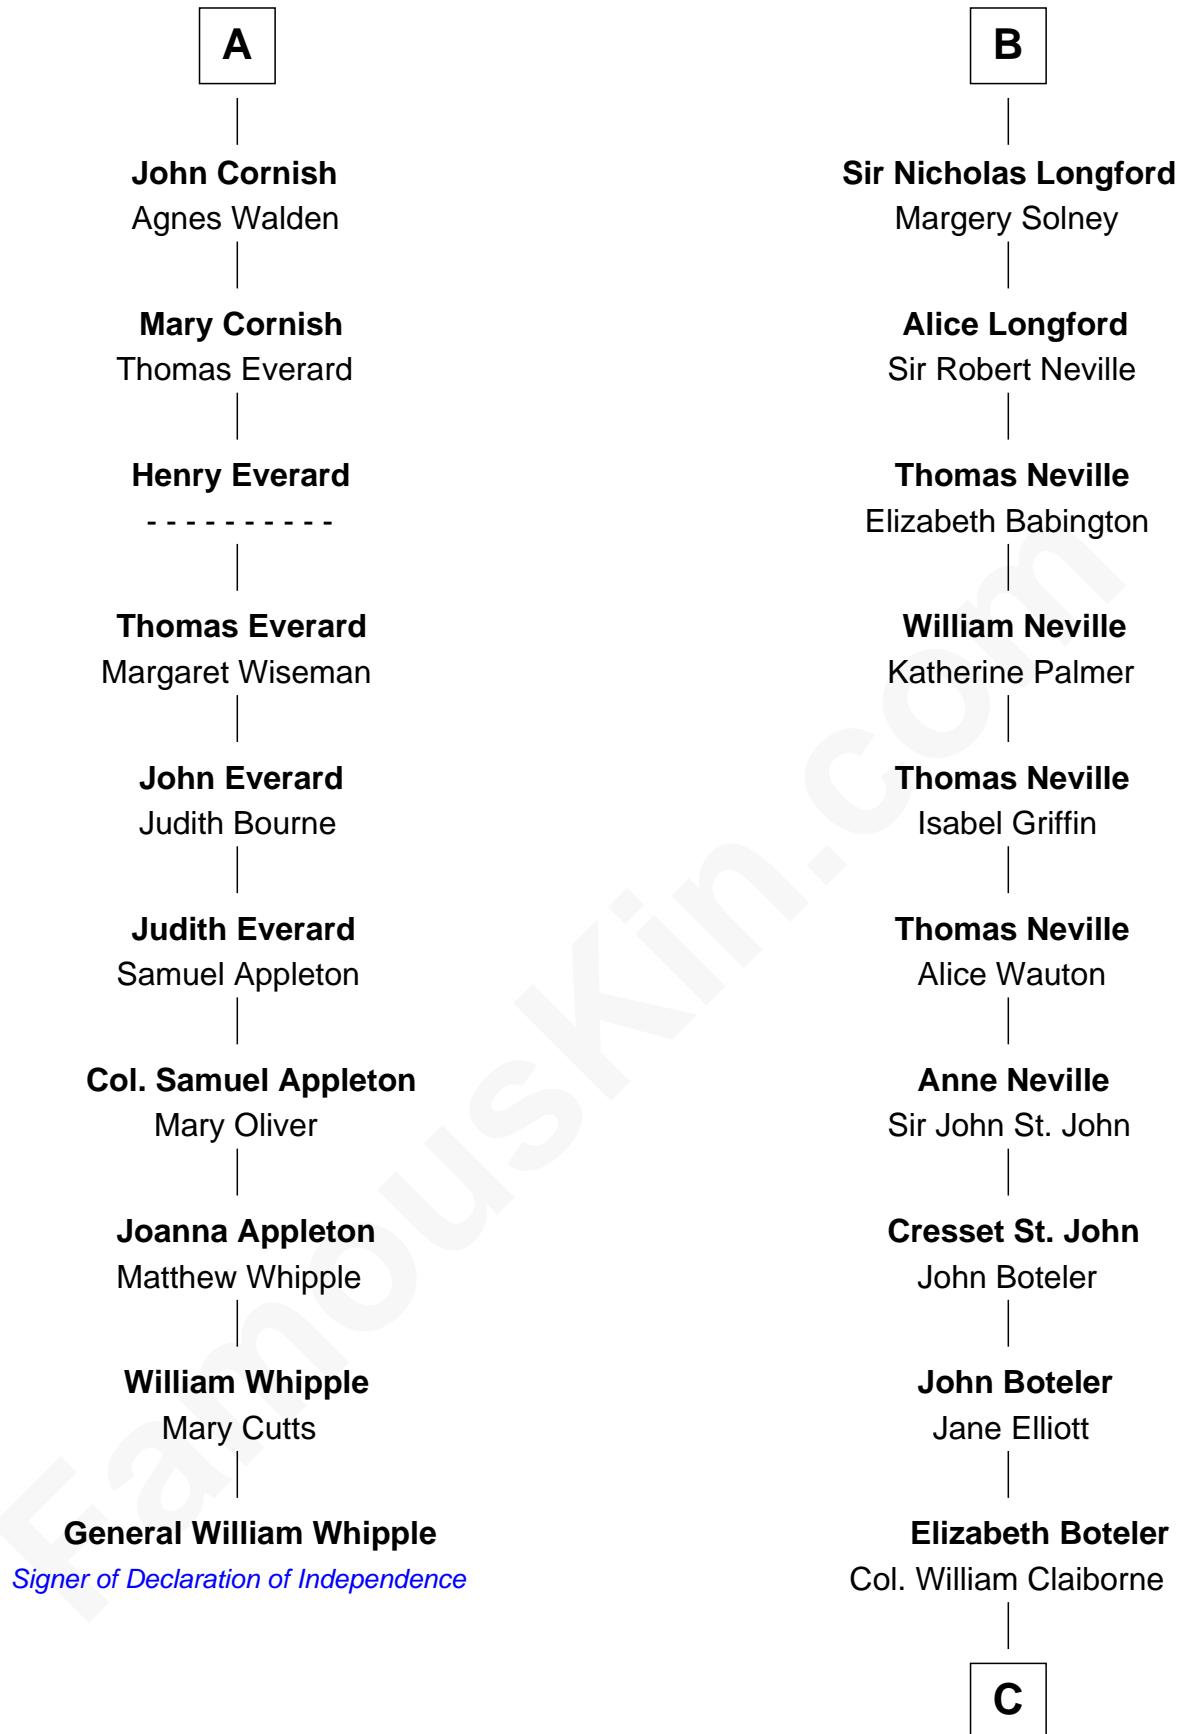

FamousKin.com

Relationship Chart of

General William Whipple

Signer of the Declaration of Independence

16th cousin 5 times removed of

William C. C. Claiborne

1st Governor of Louisiana

C

Thomas Claiborne

Sarah Fenn

Thomas Claiborne

Ann Fox

Nathaniel Claiborne

Jane Cole

William Claiborne

Mary Leigh