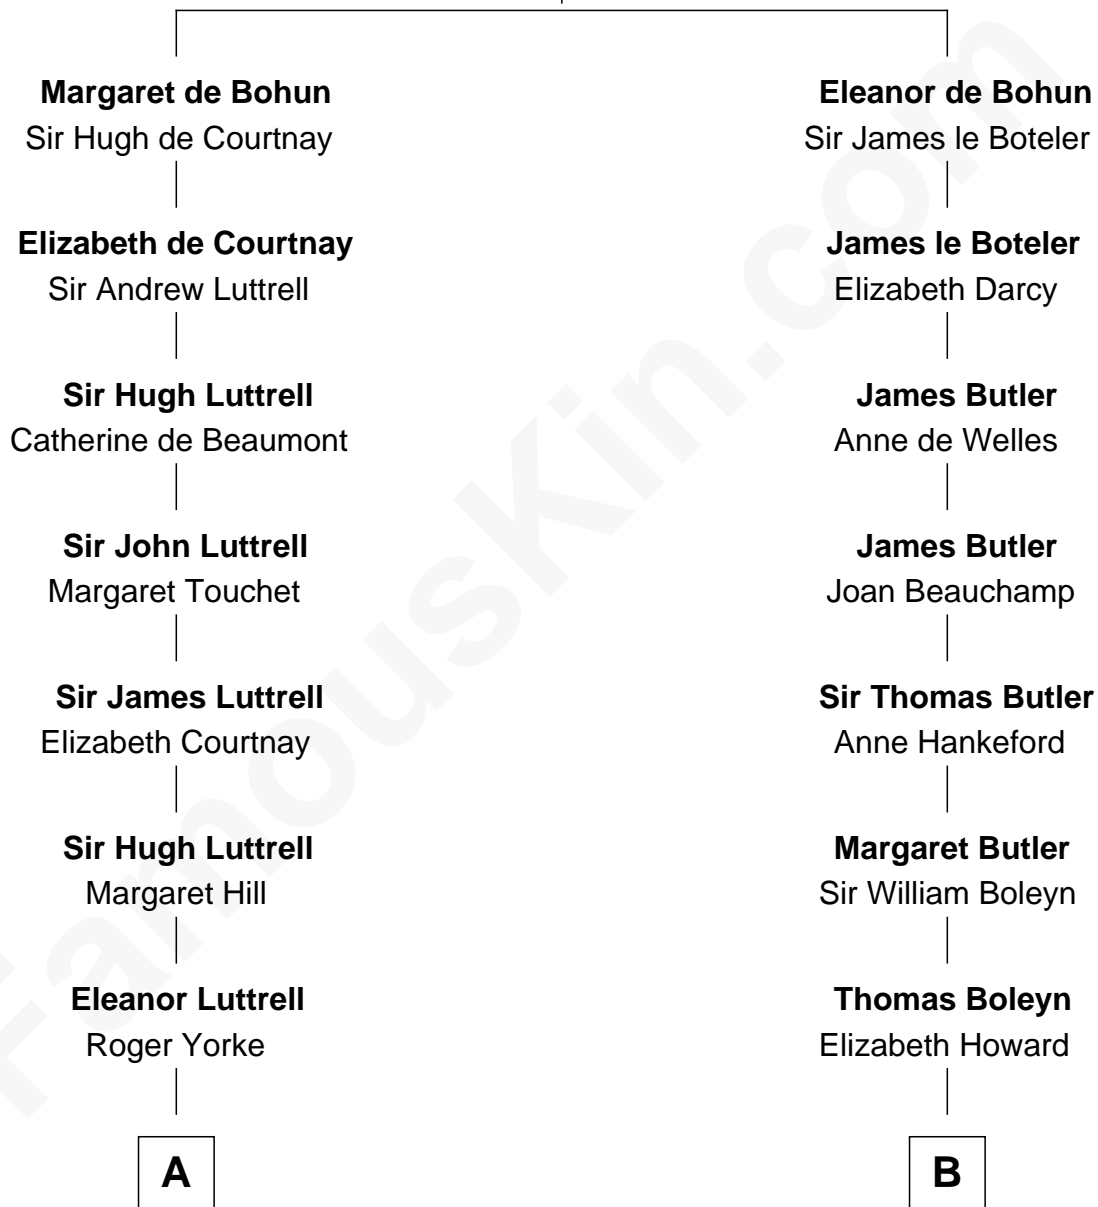

FamousKin.com

Relationship Chart of General William Whipple

Signer of the Declaration of Independence

14th cousin 2 times removed of

William C. C. Claiborne

1st Governor of Louisiana

Humphrey de Bohun

Elizabeth Plantagenet

A

Elizabeth Yorke
Edmund Percival

Christian Percival
Richard Lowle

Percival Lowell
Rebecca - - - - -

Joanna Lowell
John Oliver

Mary Oliver
Col. Samuel Appleton

Joanna Appleton
Matthew Whipple

William Whipple
Mary Cutts

General William Whipple

Signer of Declaration of Independence

B

Mary Boleyn
Sir William Carey

Catherine Carey
Sir Francis Knollys

Anne Knollys
Sir Thomas West

Gov. John West
Anne - - - - -

Col. John West
Unity Croshaw