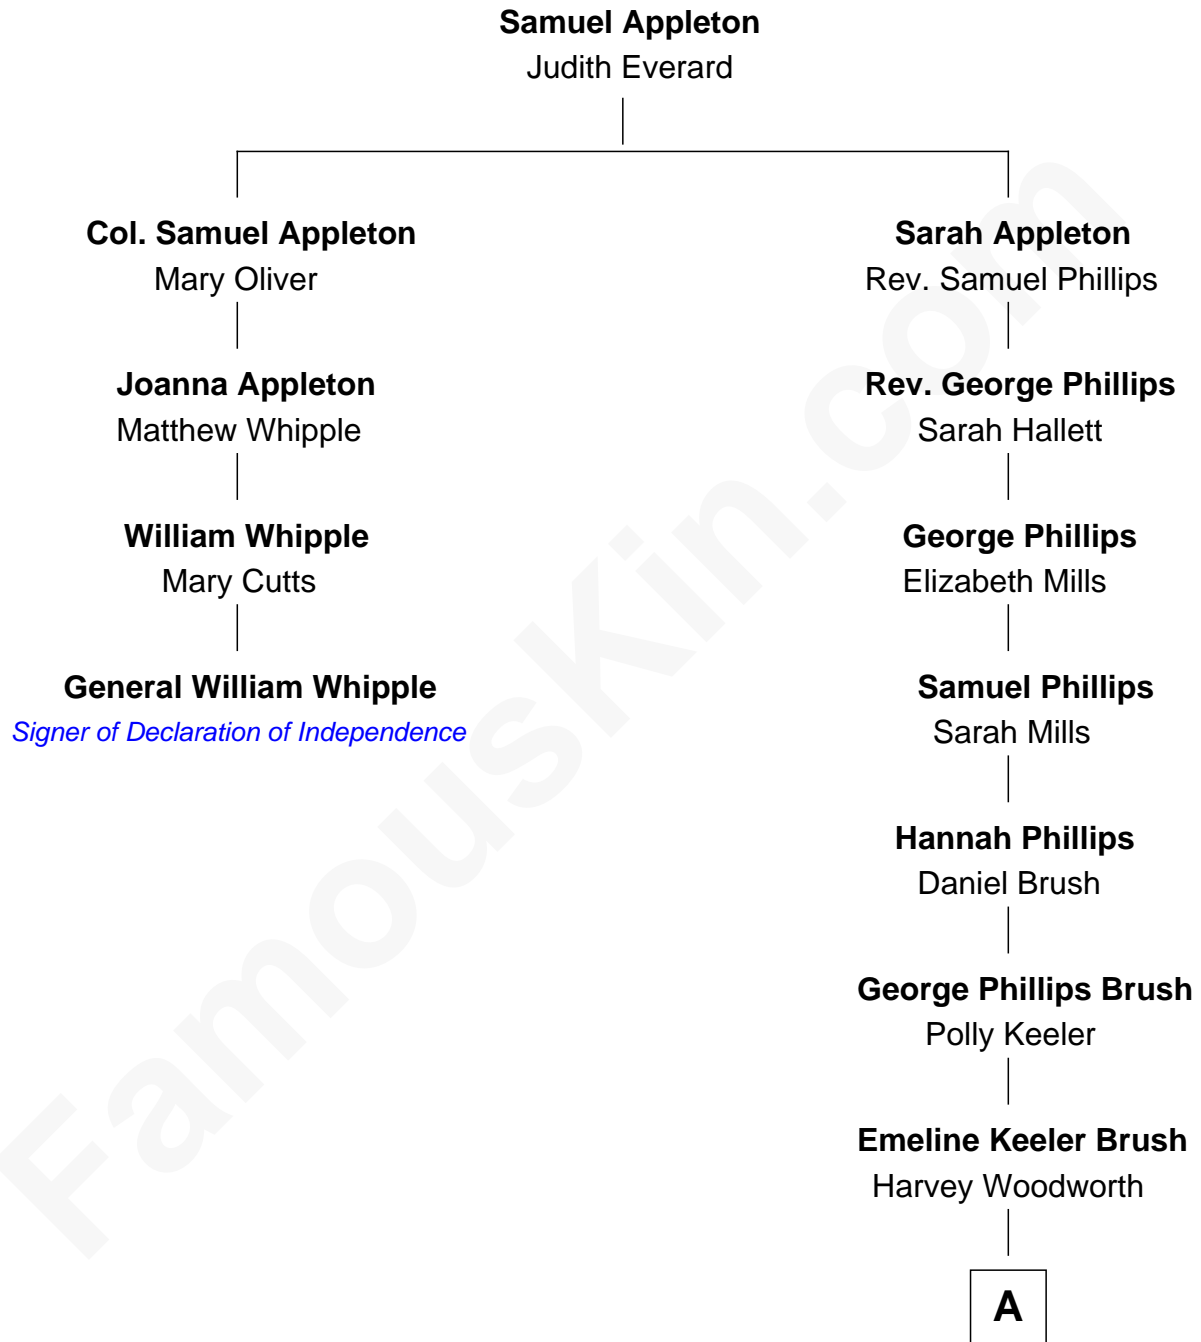

FamousKin.com

Relationship Chart of General William Whipple

Signer of the Declaration of Independence

3rd cousin 8 times removed of

Bill Gates

Founder of Microsoft

A

Louise Marie Woodworth

Thomas George Maxwell

James W. Maxwell

Belle Oakley

James Willard Maxwell

Adelle Thompson

Mary A. Maxwell

William Henry Gates

Bill Gates

Founder of Microsoft