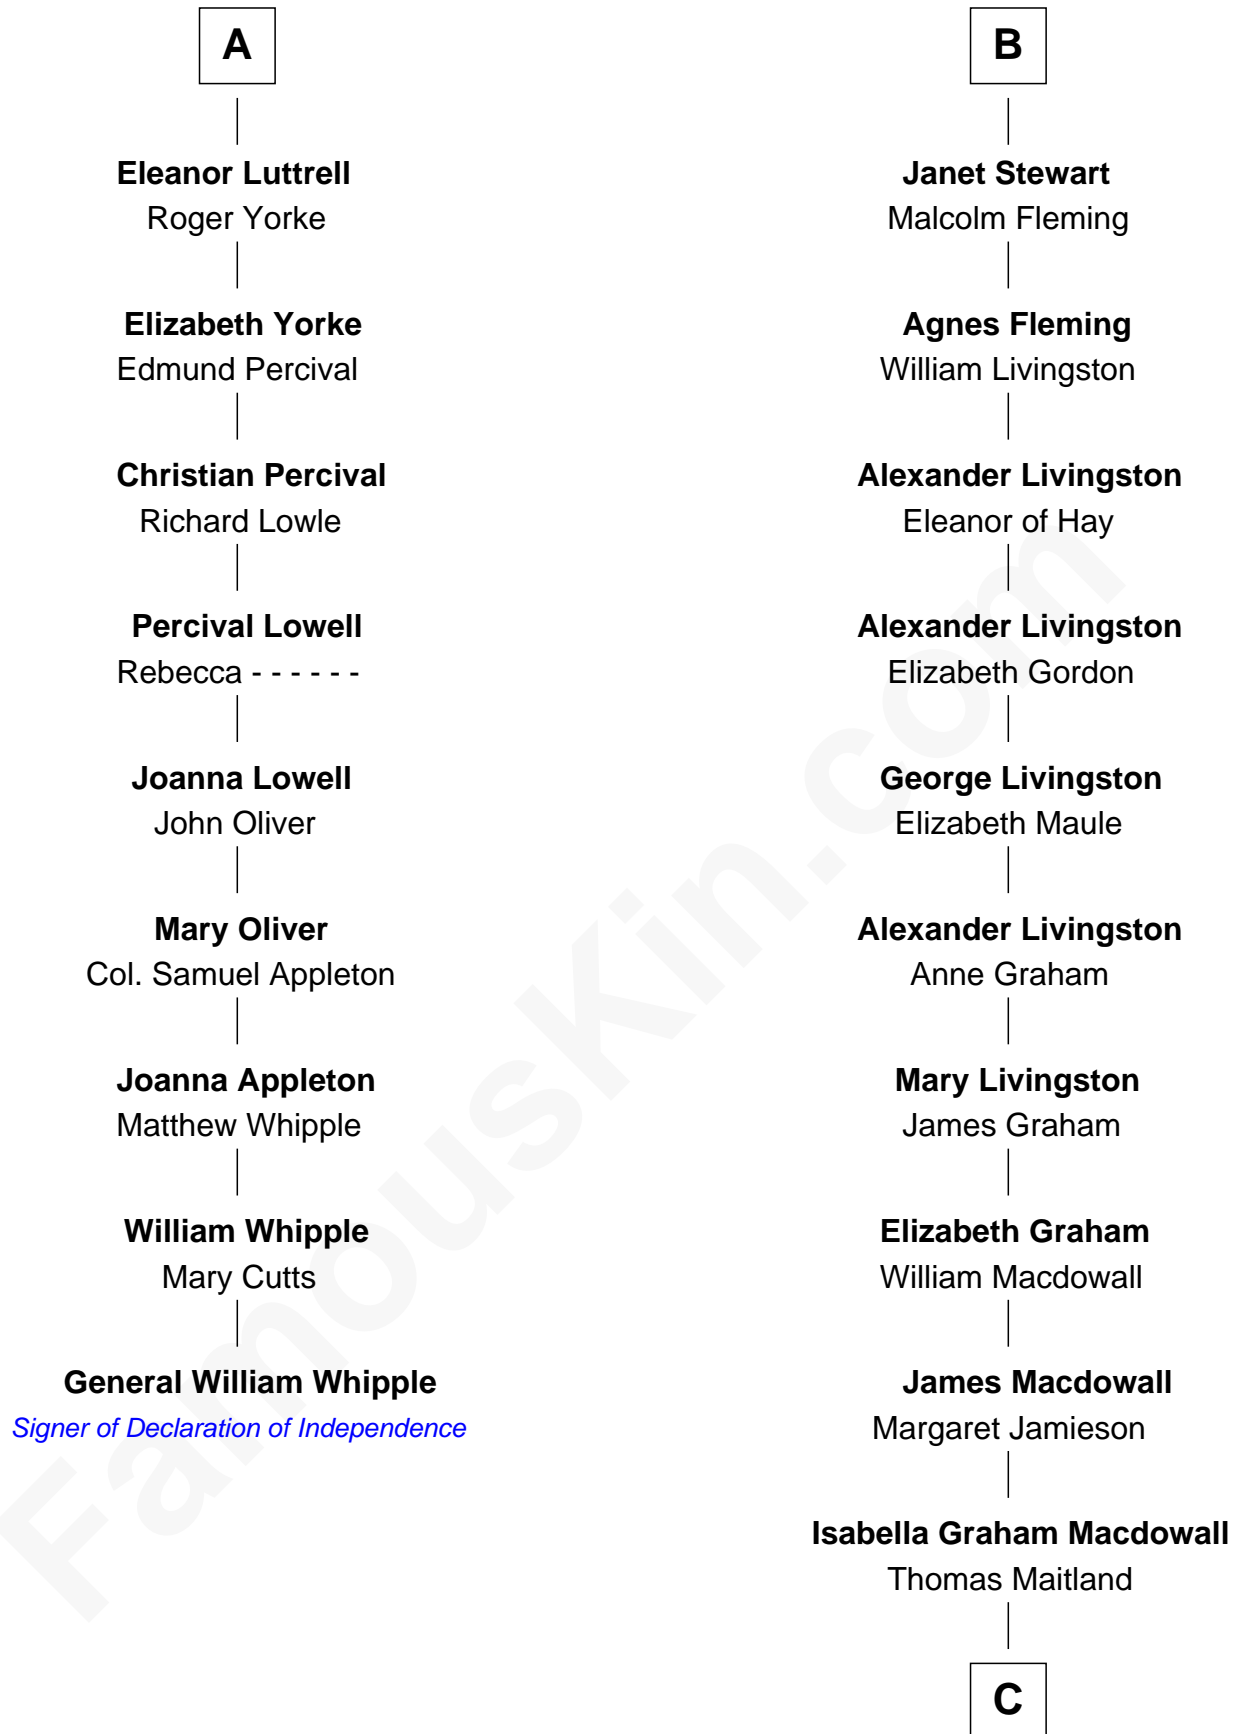

FamousKin.com

Relationship Chart of

General William Whipple

Signer of the Declaration of Independence

15th cousin 6 times removed of

Howard Dean

79th Governor of Vermont

C

James William Maitland

Agnes Jane O'Reilly

Thomas A. Maitland

Helen Abby Van Voorhis

James William Maitland

Sylvia Wigglesworth

Andrea Belden Maitland

Howard Brush Dean