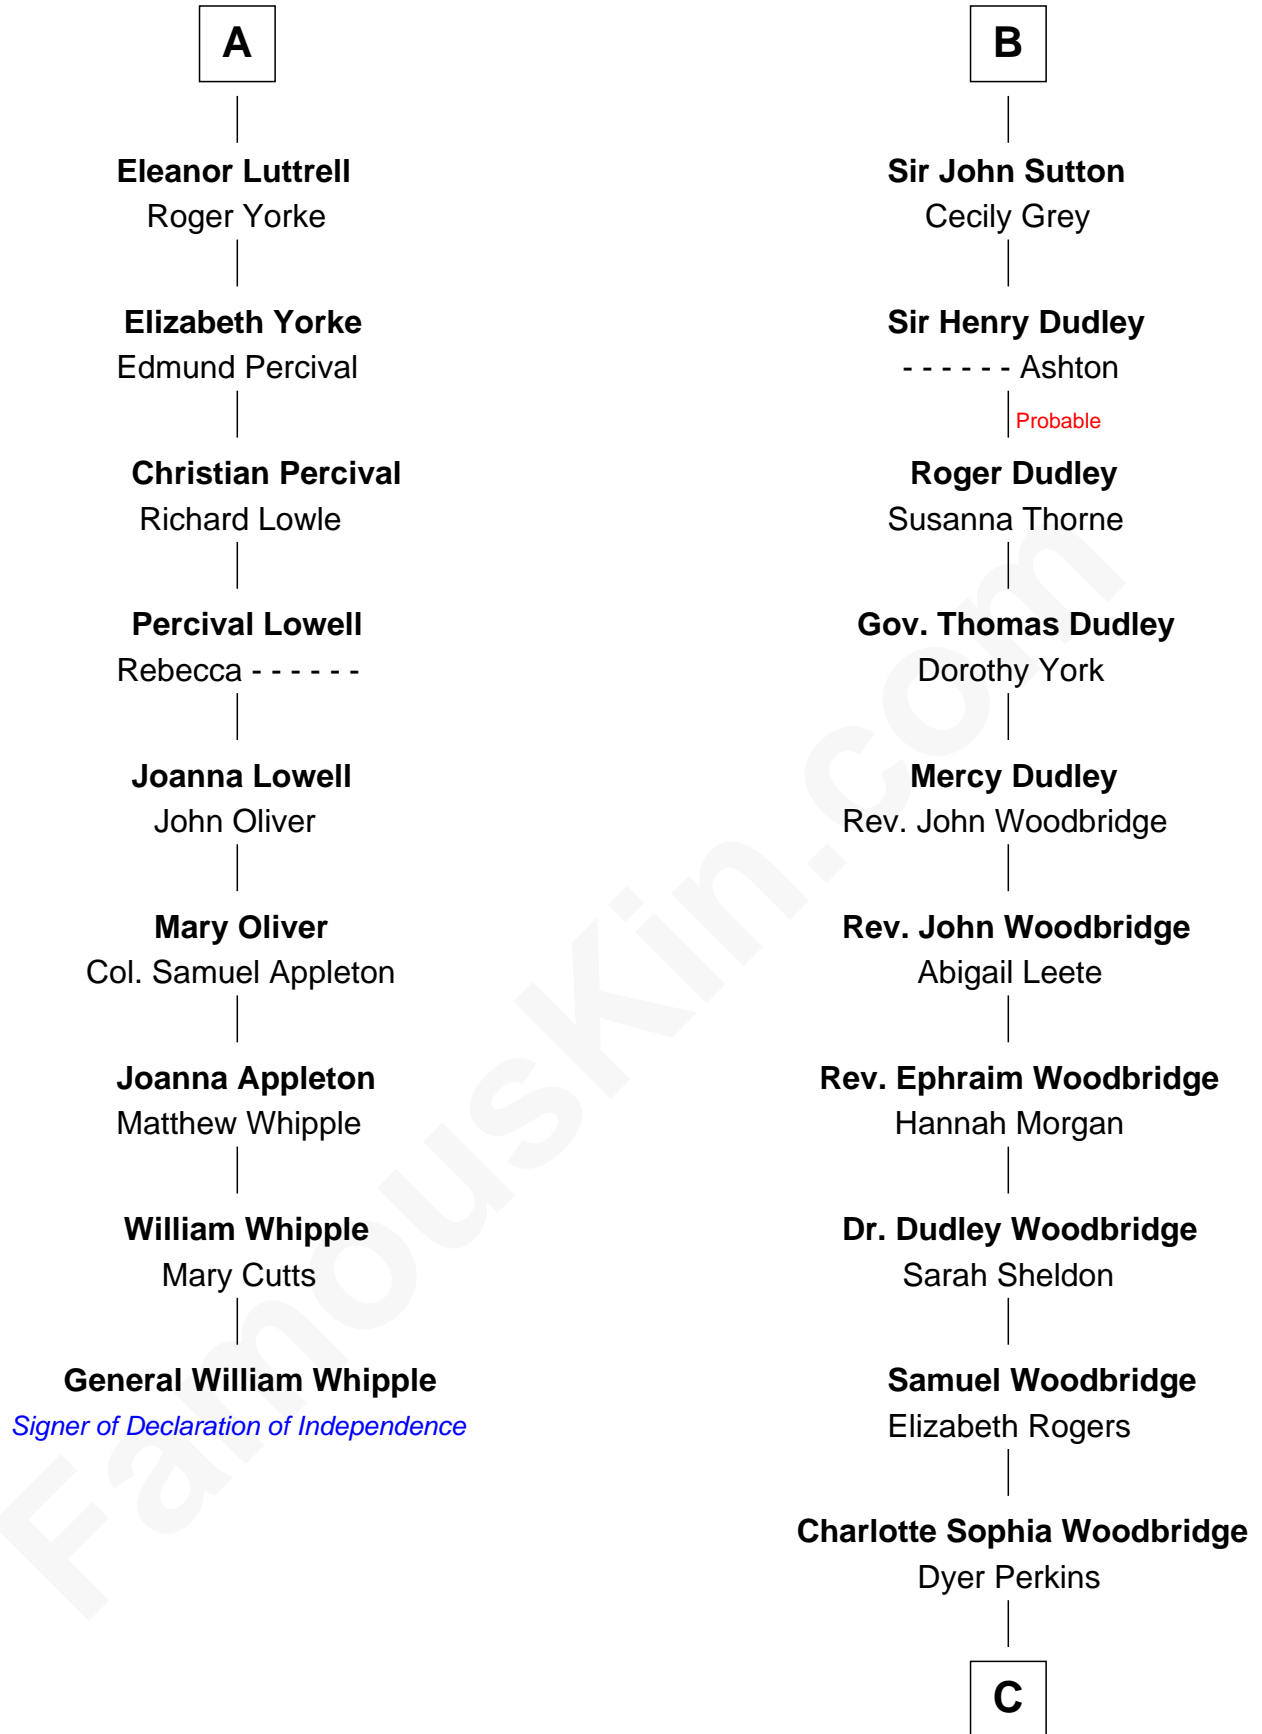

## Relationship Chart of

### General William Whipple

*Signer of the Declaration of Independence*

15th cousin 5 times removed of

**Humphrey Bogart**  
*Movie Actor*

C

**Elizabeth Rogers Perkins**

Harvey Humphrey

**John Perkins Humphrey**