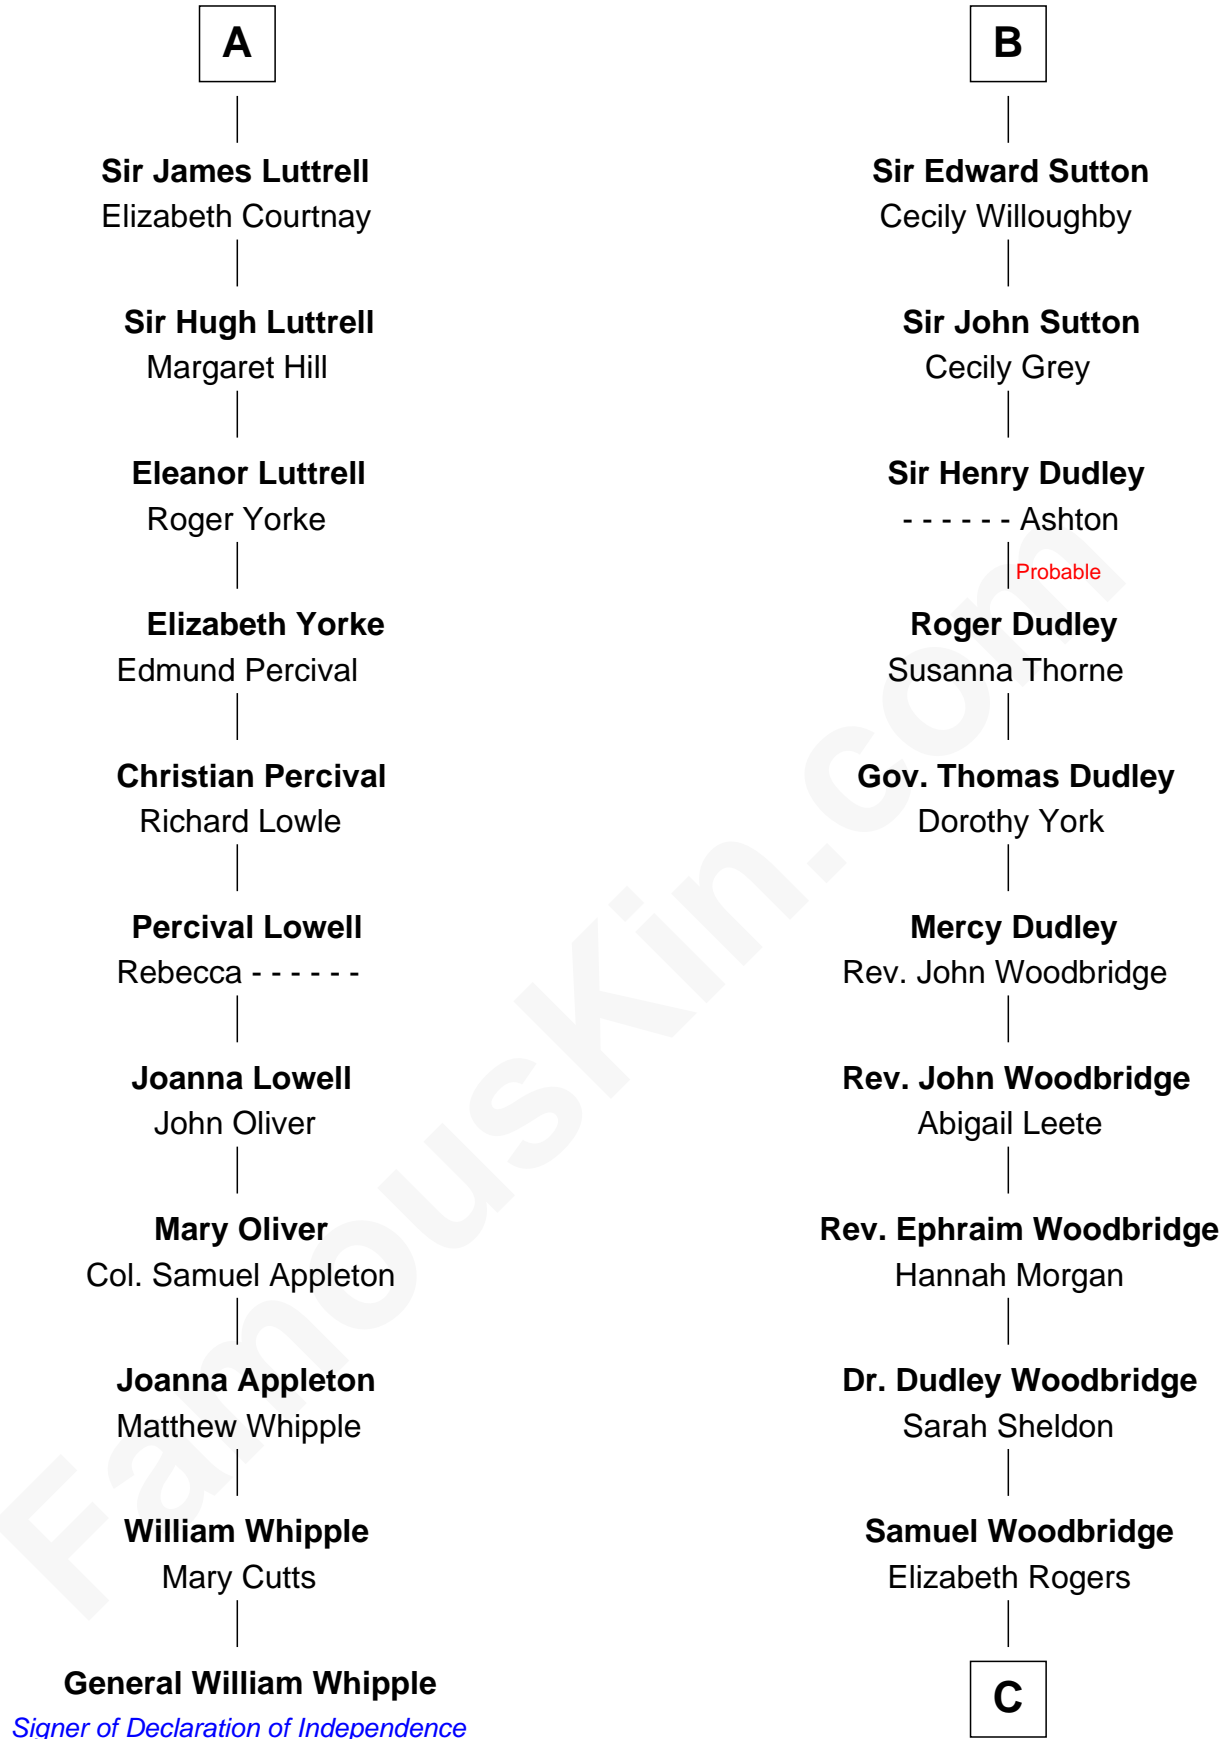

FamousKin.com

Relationship Chart of

General William Whipple

Signer of the Declaration of Independence

17th cousin 4 times removed of

Humphrey Bogart
Movie Actor

William de Braiose
Eva Marshal

Eleanor de Braiose
Sir Humphrey de Bohun

A

Eve de Braiose
Sir William de Cantilupe

Milicent de Cantilupe
Eudo la Zouche

Eve la Zouche
Sir Maurice de Berkeley

Thomas de Berkeley
Katherine de Clyvedon

Sir John Berkeley
Elizabeth Betteshorne

Elizabeth Berkeley
Sir John Sutton

Sir Edmund Sutton
Joyce Tiptoft

B

C

Charlotte Sophia Woodbridge

Dyer Perkins

Elizabeth Rogers Perkins

Harvey Humphrey

John Perkins Humphrey