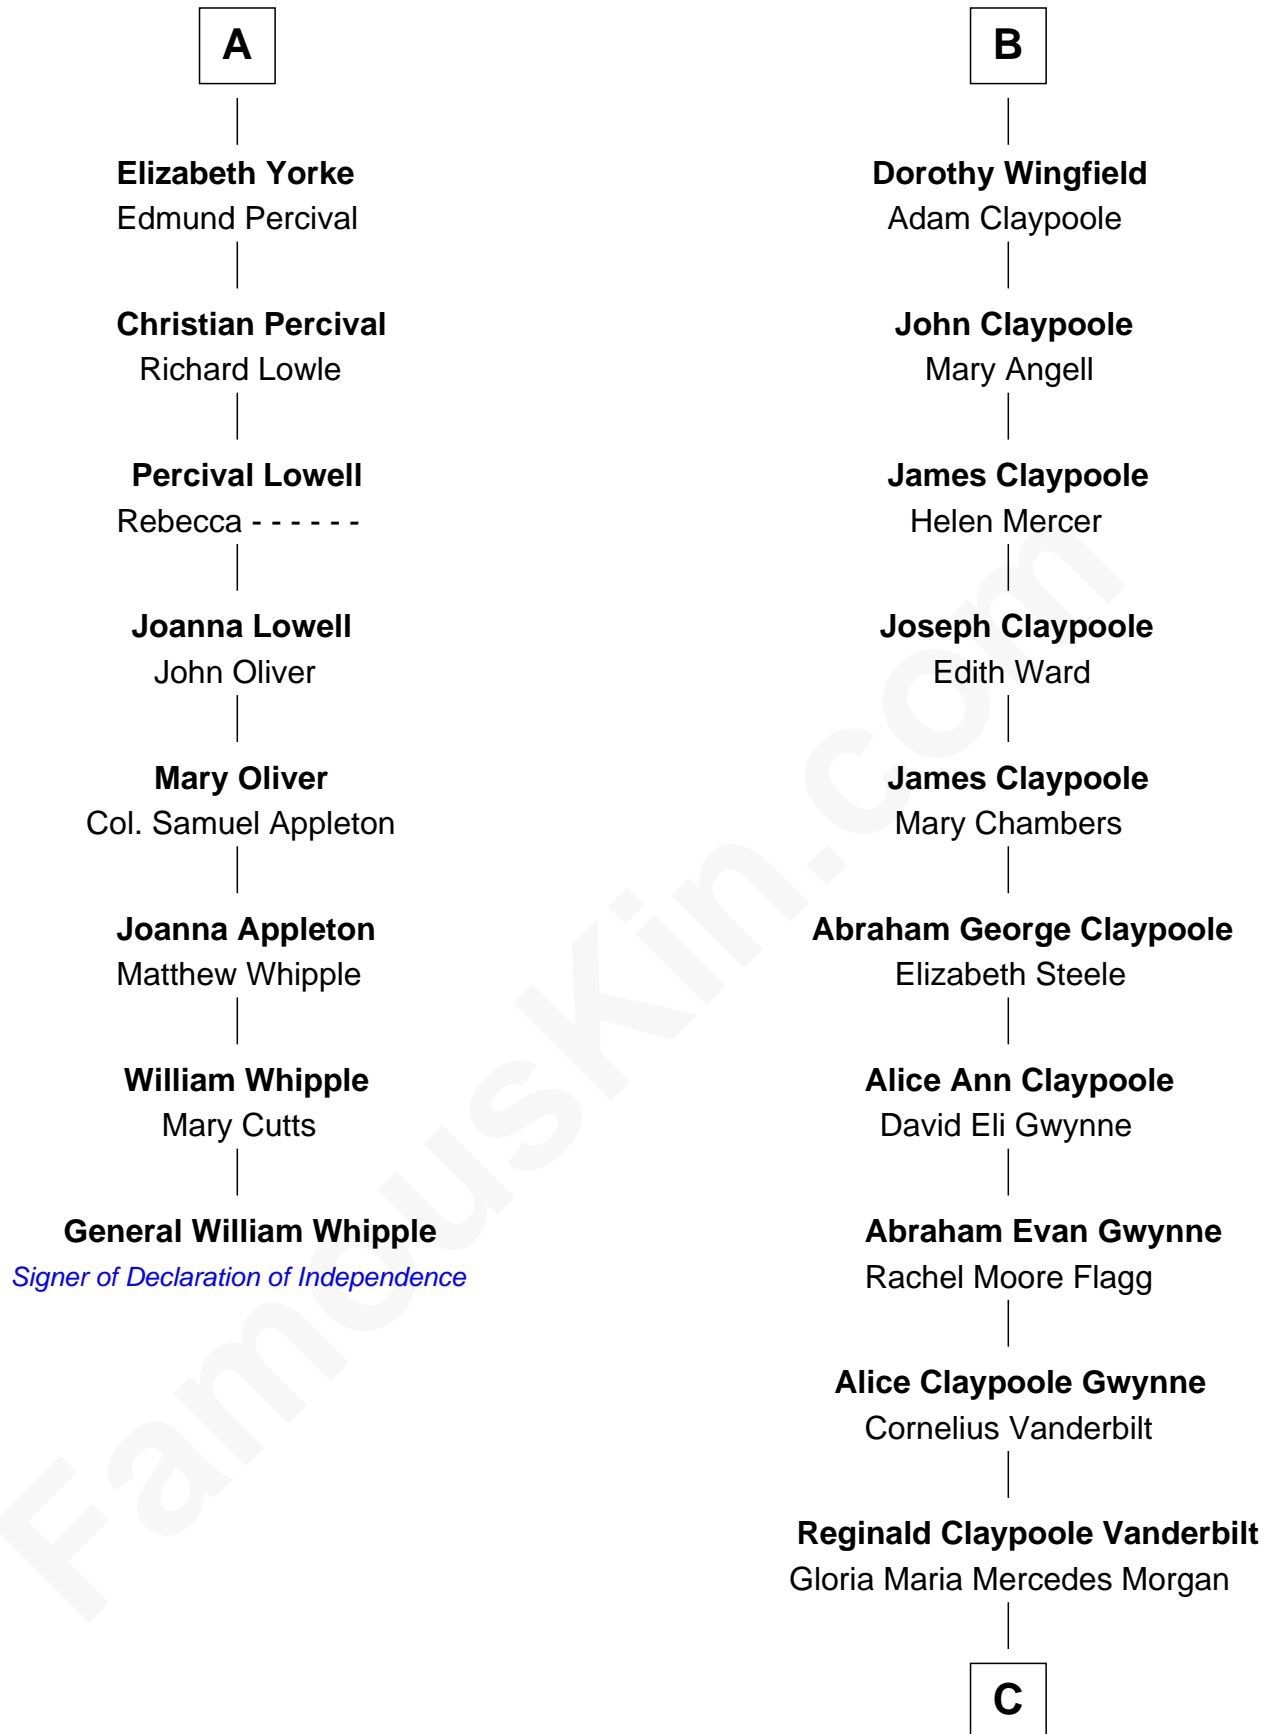

## Relationship Chart of

### General William Whipple

*Signer of the Declaration of Independence*

14th cousin 4 times removed of

**Anderson Cooper**  
*Television Journalist*

**Humphrey de Bohun**  
Elizabeth Plantagenet

C

|  
**Gloria Laura Morgan Vanderbilt**