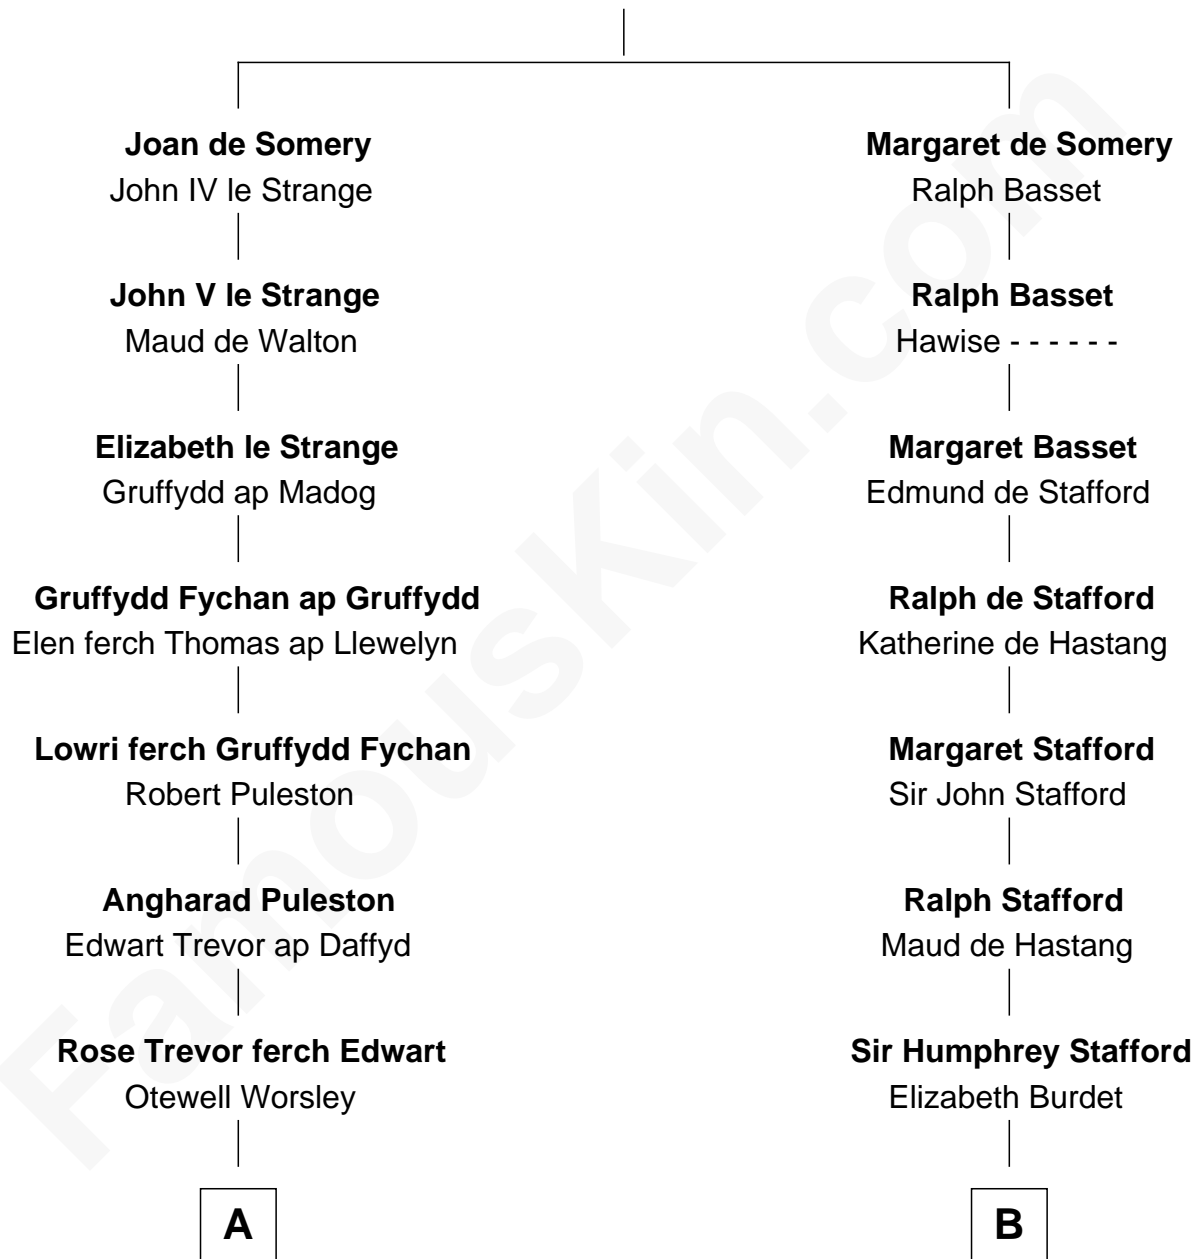

FamousKin.com

Relationship Chart of

General William Whipple

Signer of the Declaration of Independence

15th cousin 5 times removed of

Julia (Ward) Howe

Author of "The Battle Hymn of the Republic"

Sir Roger de Somery

Nichole d'Aubenev

C

—
Anna Ray
Samuel Ward

—
Samuel Ward
Phebe Greene

—
Samuel Ward
Julia Rush Cutler

—
Julia (Ward) Howe
American Poet

FamousKin.com