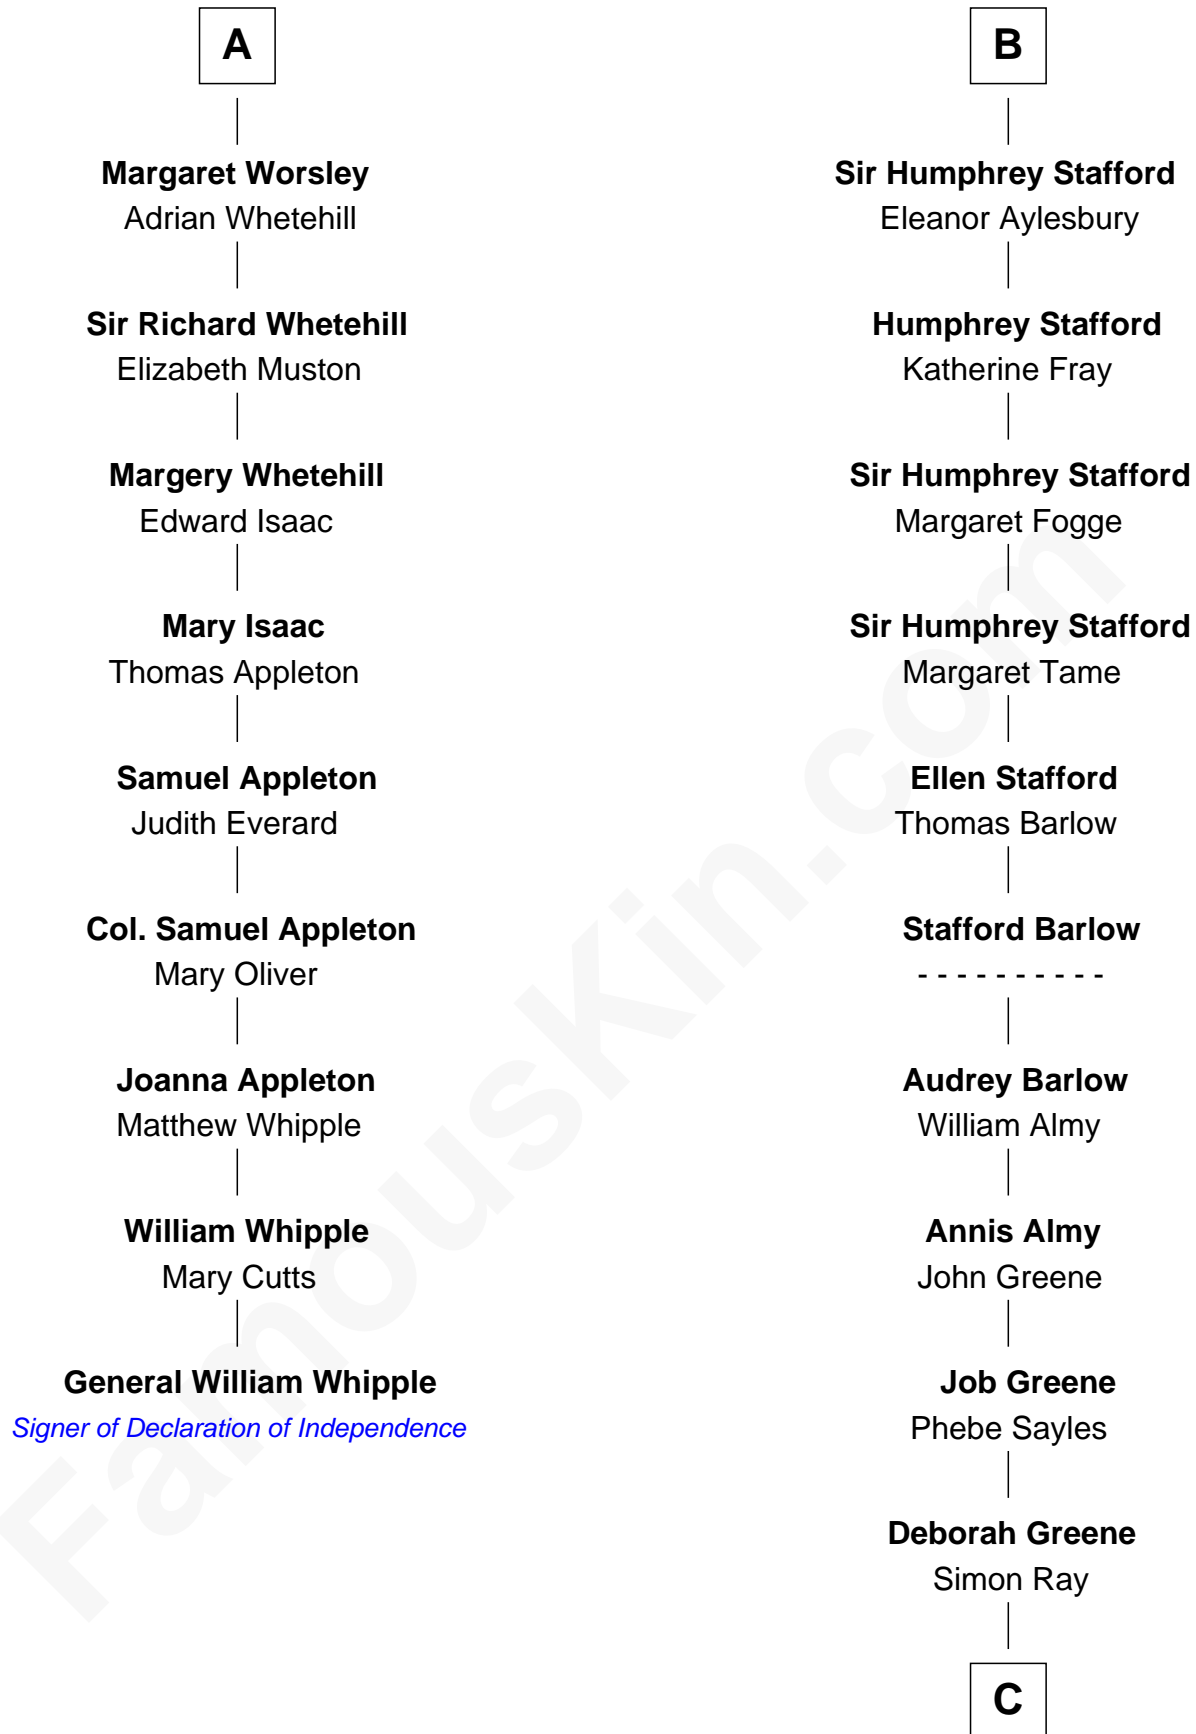

FamousKin.com

Relationship Chart of

General William Whipple

Signer of the Declaration of Independence

15th cousin 5 times removed of

Julia (Ward) Howe

Author of "The Battle Hymn of the Republic"

Sir Roger de Somery

Nichole d'Aubenev

C

—
Anna Ray
Samuel Ward

—
Samuel Ward
Phebe Greene

—
Samuel Ward
Julia Rush Cutler

—
Julia (Ward) Howe
American Poet

FamousKin.com