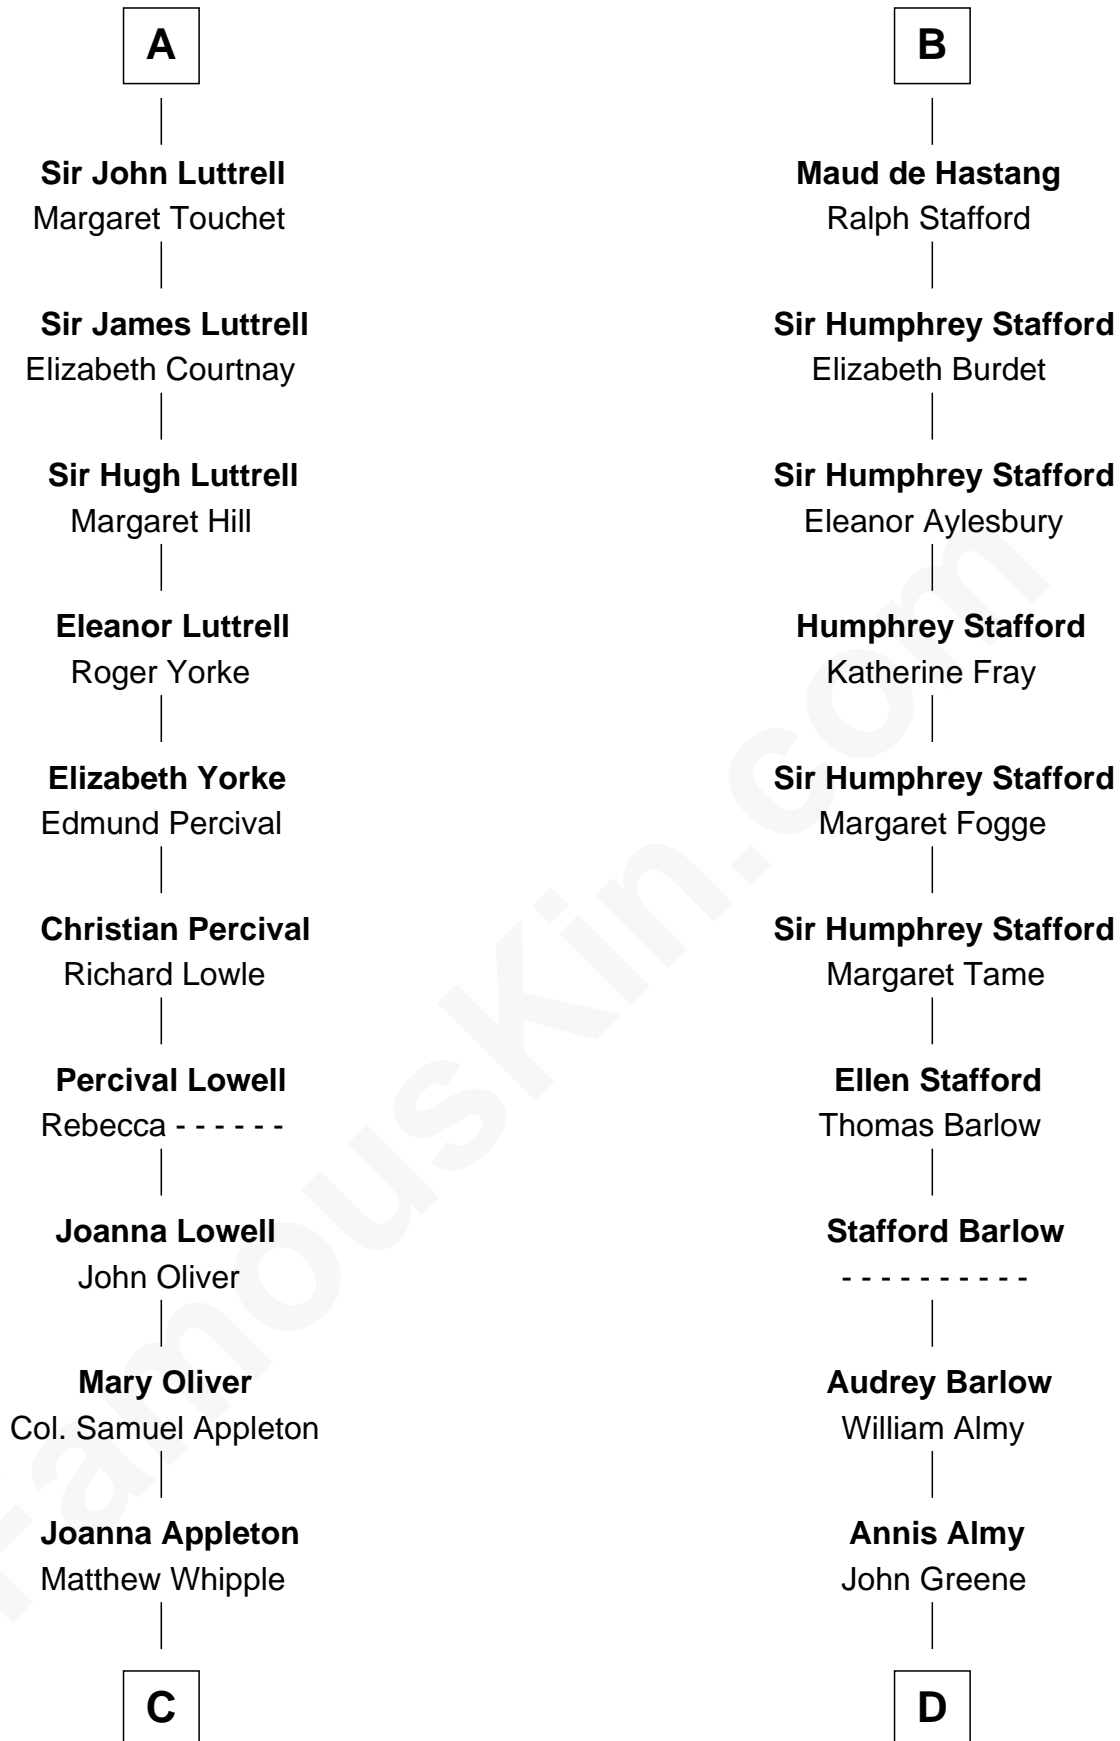

## Relationship Chart of

### General William Whipple

*Signer of the Declaration of Independence*

18th cousin 1 time removed of

**William Greene**

*2nd Governor of Rhode Island*

**C**

**William Whipple**

Mary Cutts

**General William Whipple**

*Signer of Declaration of Independence*

**D**

**Samuel Greene**

Mary Gorton

**William Greene**

Catharine Greene

**William Greene**