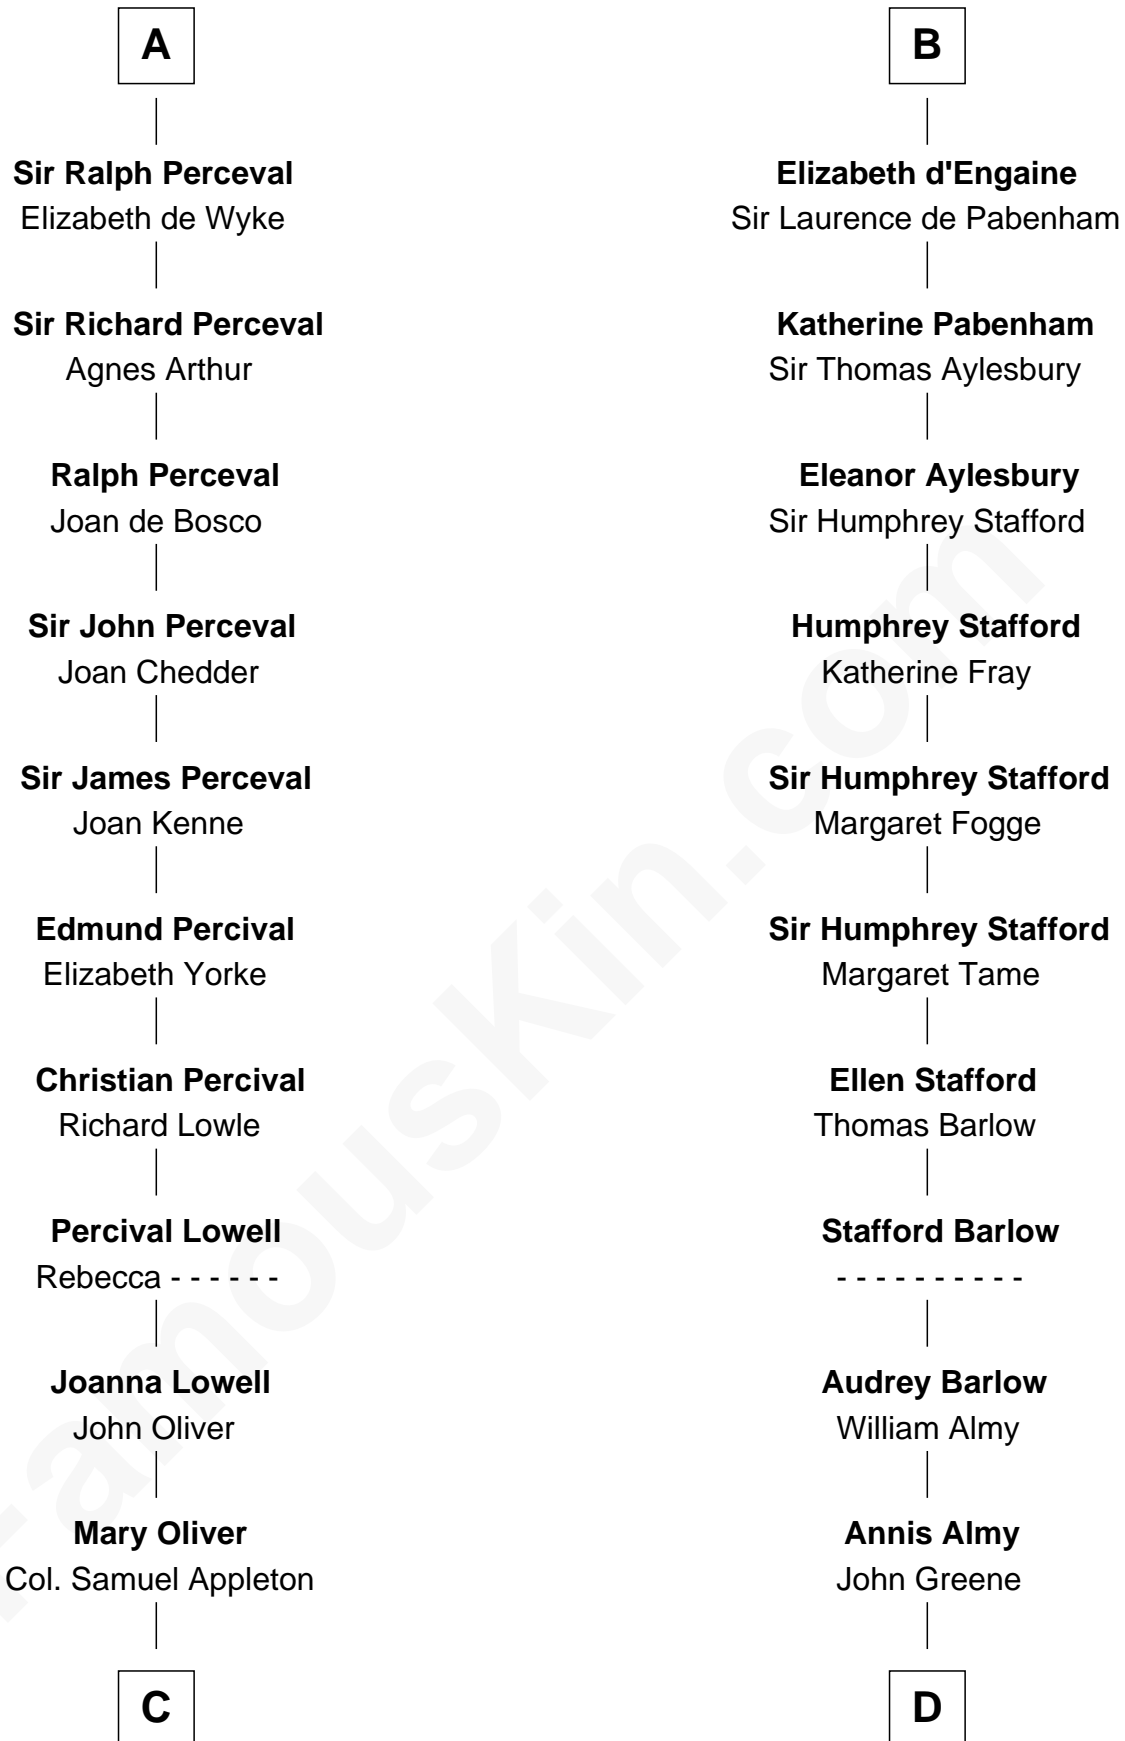

FamousKin.com

Relationship Chart of

General William Whipple

Signer of the Declaration of Independence

19th cousin of

William Greene

2nd Governor of Rhode Island

C

Joanna Appleton

Matthew Whipple

William Whipple

Mary Cutts

General William Whipple

Signer of Declaration of Independence

D

Samuel Greene