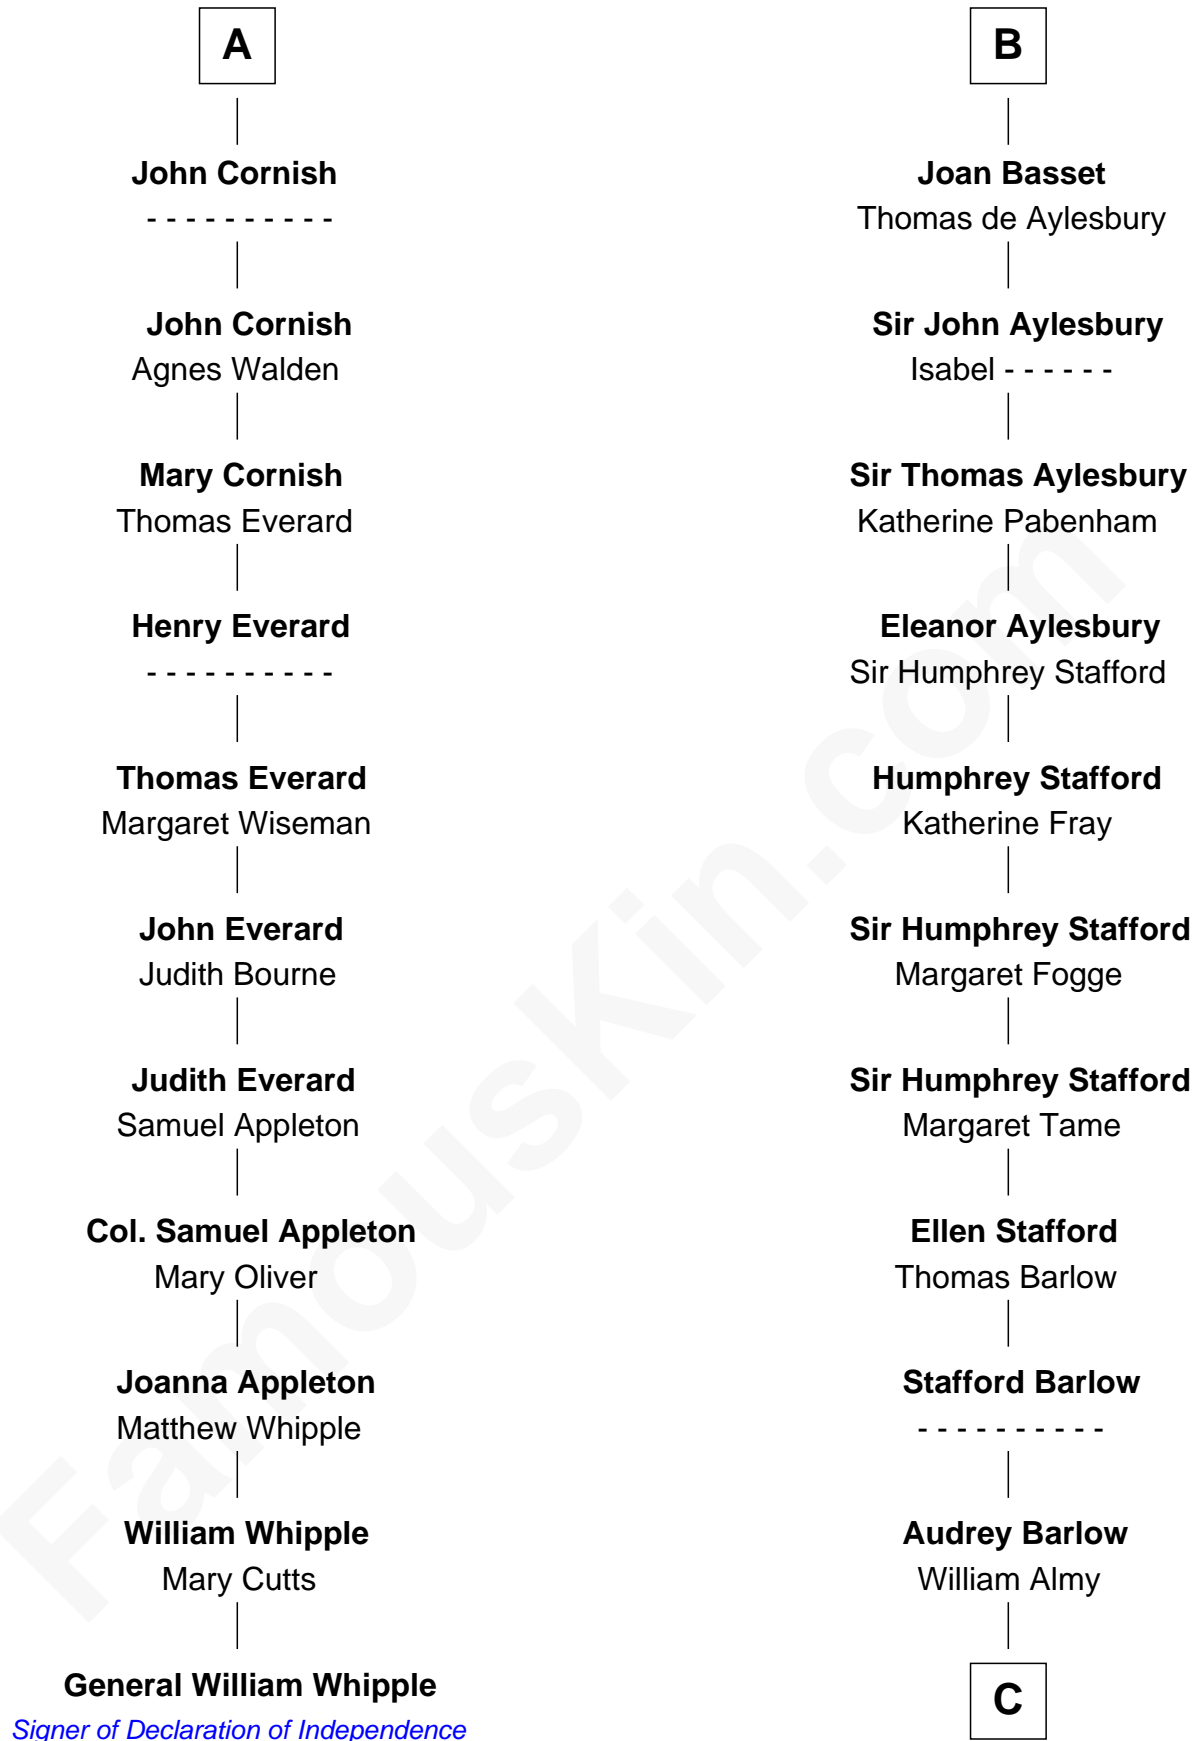

FamousKin.com

Relationship Chart of

General William Whipple

Signer of the Declaration of Independence

17th cousin 3 times removed of

William Greene

2nd Governor of Rhode Island

C

Annis Almy
John Greene

Samuel Greene
Mary Gorton

William Greene
Catharine Greene

William Greene
2nd Governor of Rhode Island