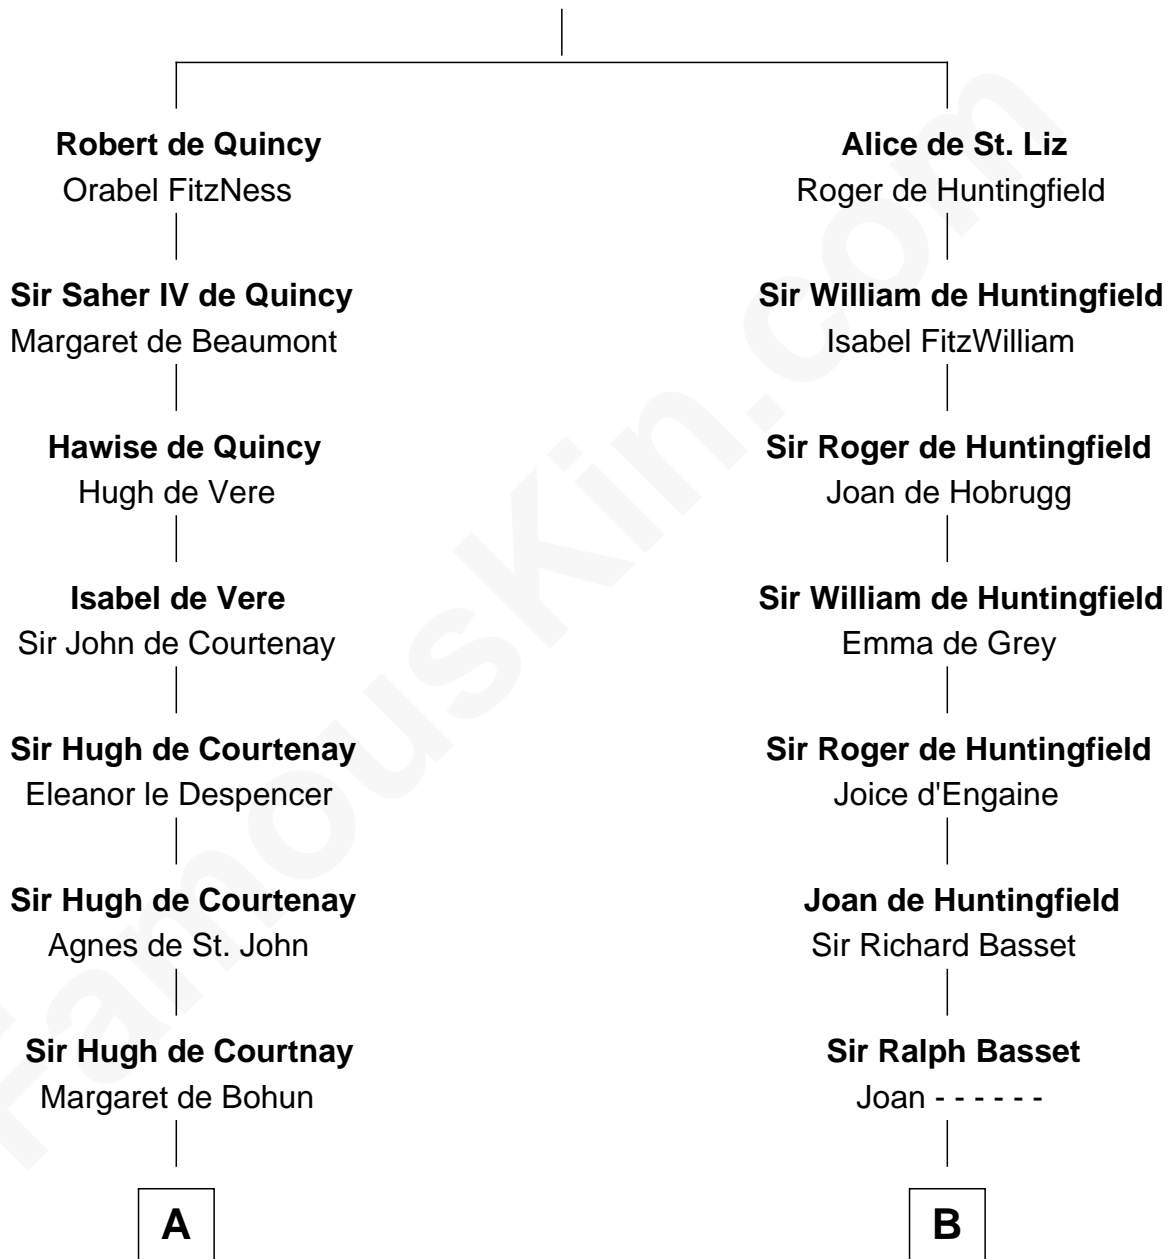

FamousKin.com

Relationship Chart of

General William Whipple

Signer of the Declaration of Independence

20th cousin of

William Greene

2nd Governor of Rhode Island

Saher I de Quincy

Maud de St. Liz

C

Mary Oliver
Col. Samuel Appleton

Joanna Appleton
Matthew Whipple

William Whipple
Mary Cutts

General William Whipple
Signer of Declaration of Independence

D

Annis Almy
John Greene

Samuel Greene
Mary Gorton

William Greene
Catharine Greene

William Greene
2nd Governor of Rhode Island