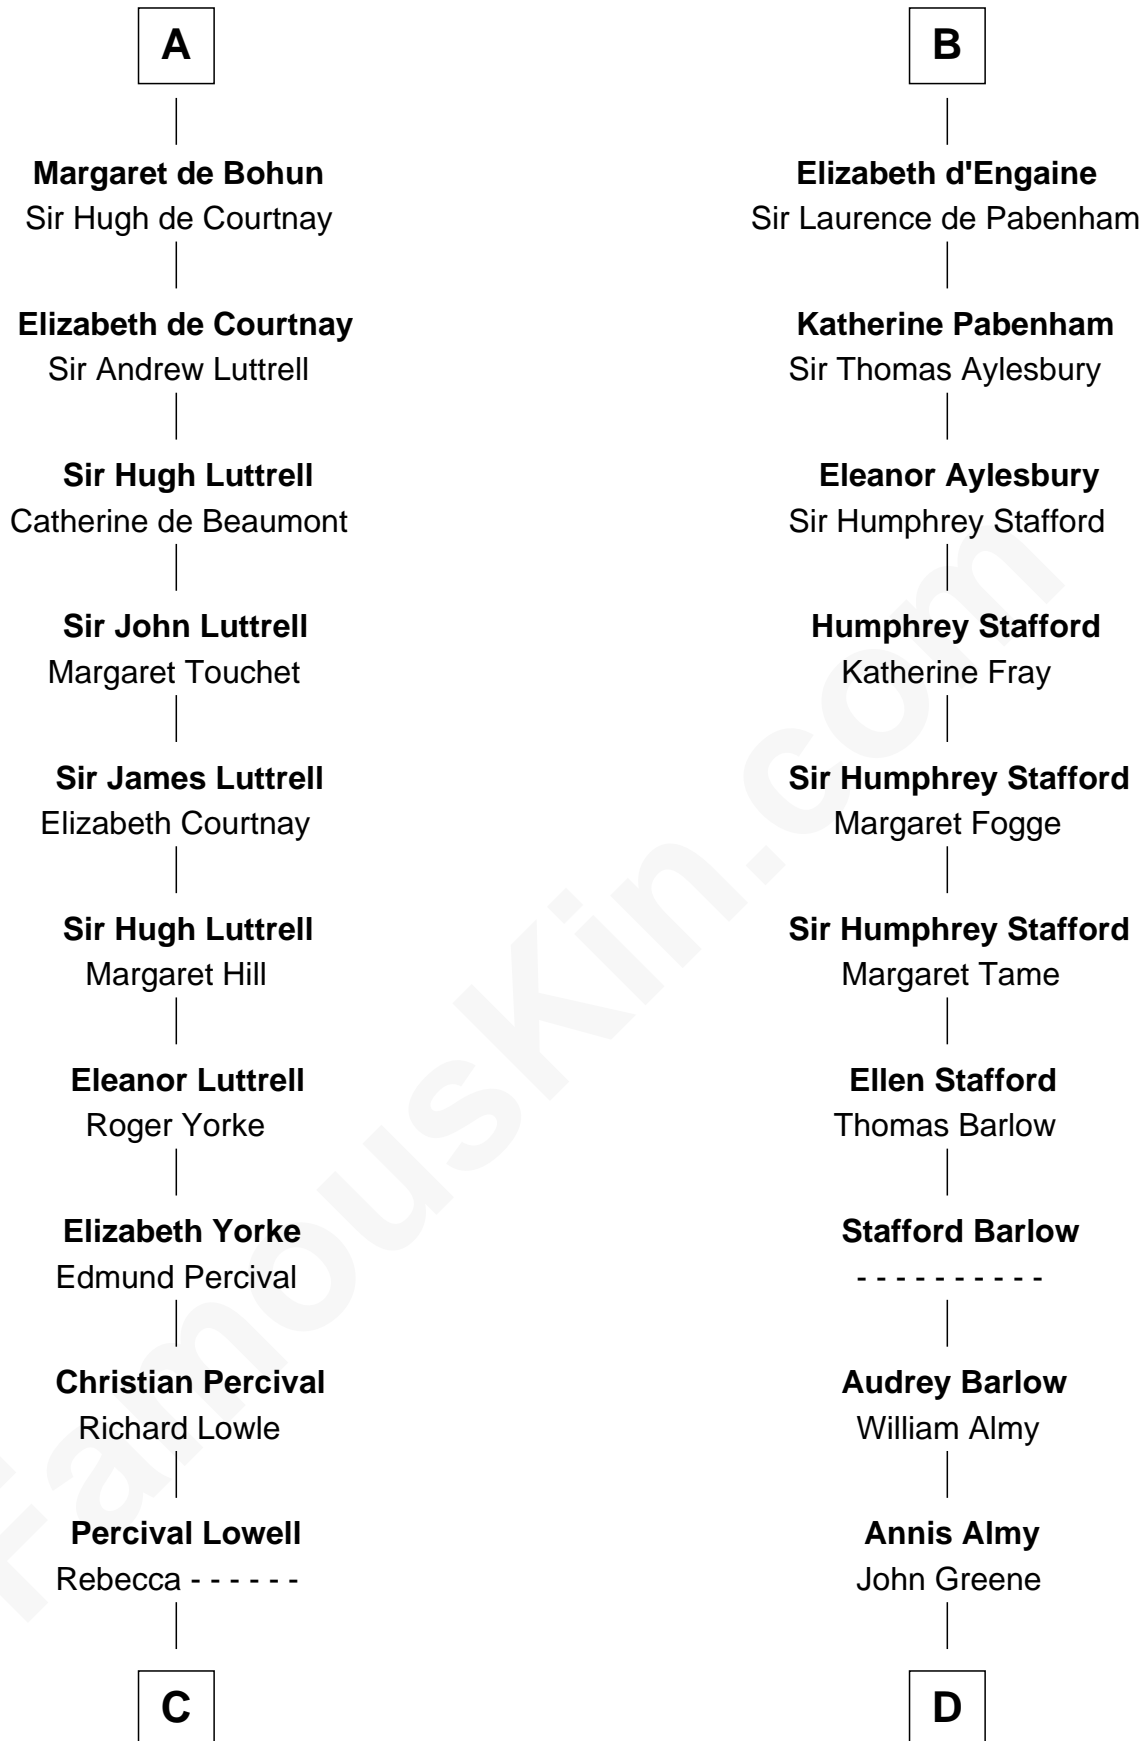

FamousKin.com

Relationship Chart of

General William Whipple

Signer of the Declaration of Independence

19th cousin 2 times removed of

William Greene

2nd Governor of Rhode Island

C

Joanna Lowell

John Oliver

Mary Oliver

Col. Samuel Appleton

Joanna Appleton

Matthew Whipple

William Whipple

Mary Cutts

General William Whipple

Signer of Declaration of Independence

D

Samuel Greene

Mary Gorton

William Greene

Catharine Greene

William Greene