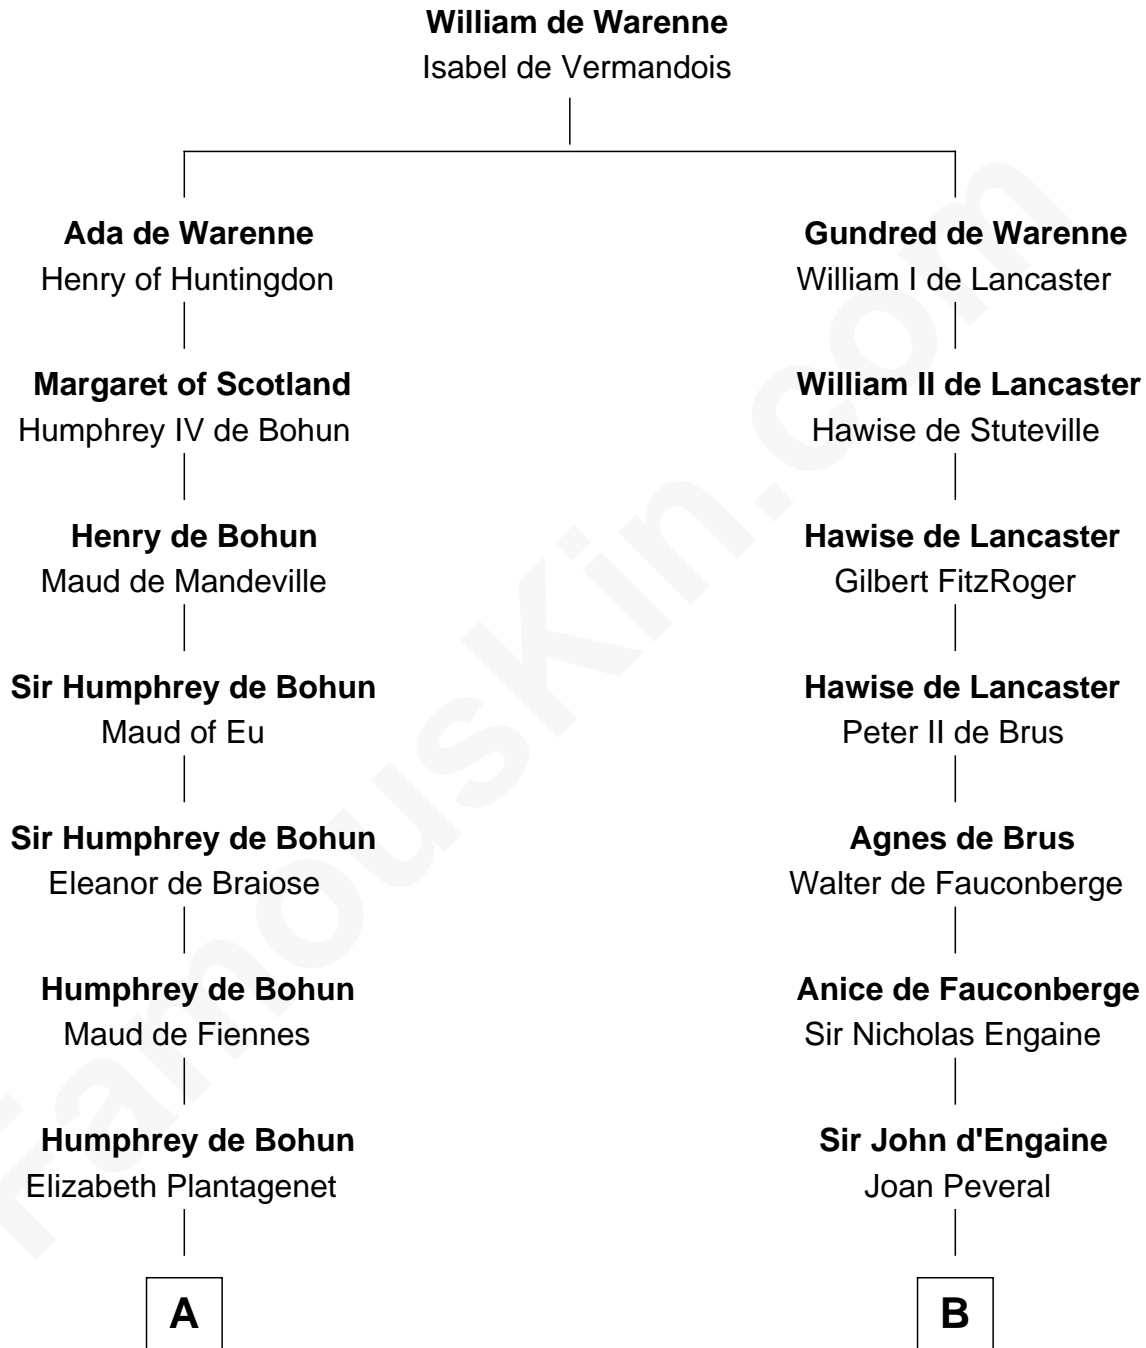

FamousKin.com

Relationship Chart of

General William Whipple

Signer of the Declaration of Independence

19th cousin 2 times removed of

William Greene

2nd Governor of Rhode Island

C

Joanna Lowell

John Oliver

Mary Oliver

Col. Samuel Appleton

Joanna Appleton

Matthew Whipple

William Whipple

Mary Cutts

General William Whipple

Signer of Declaration of Independence

D

Samuel Greene

Mary Gorton

William Greene

Catharine Greene

William Greene