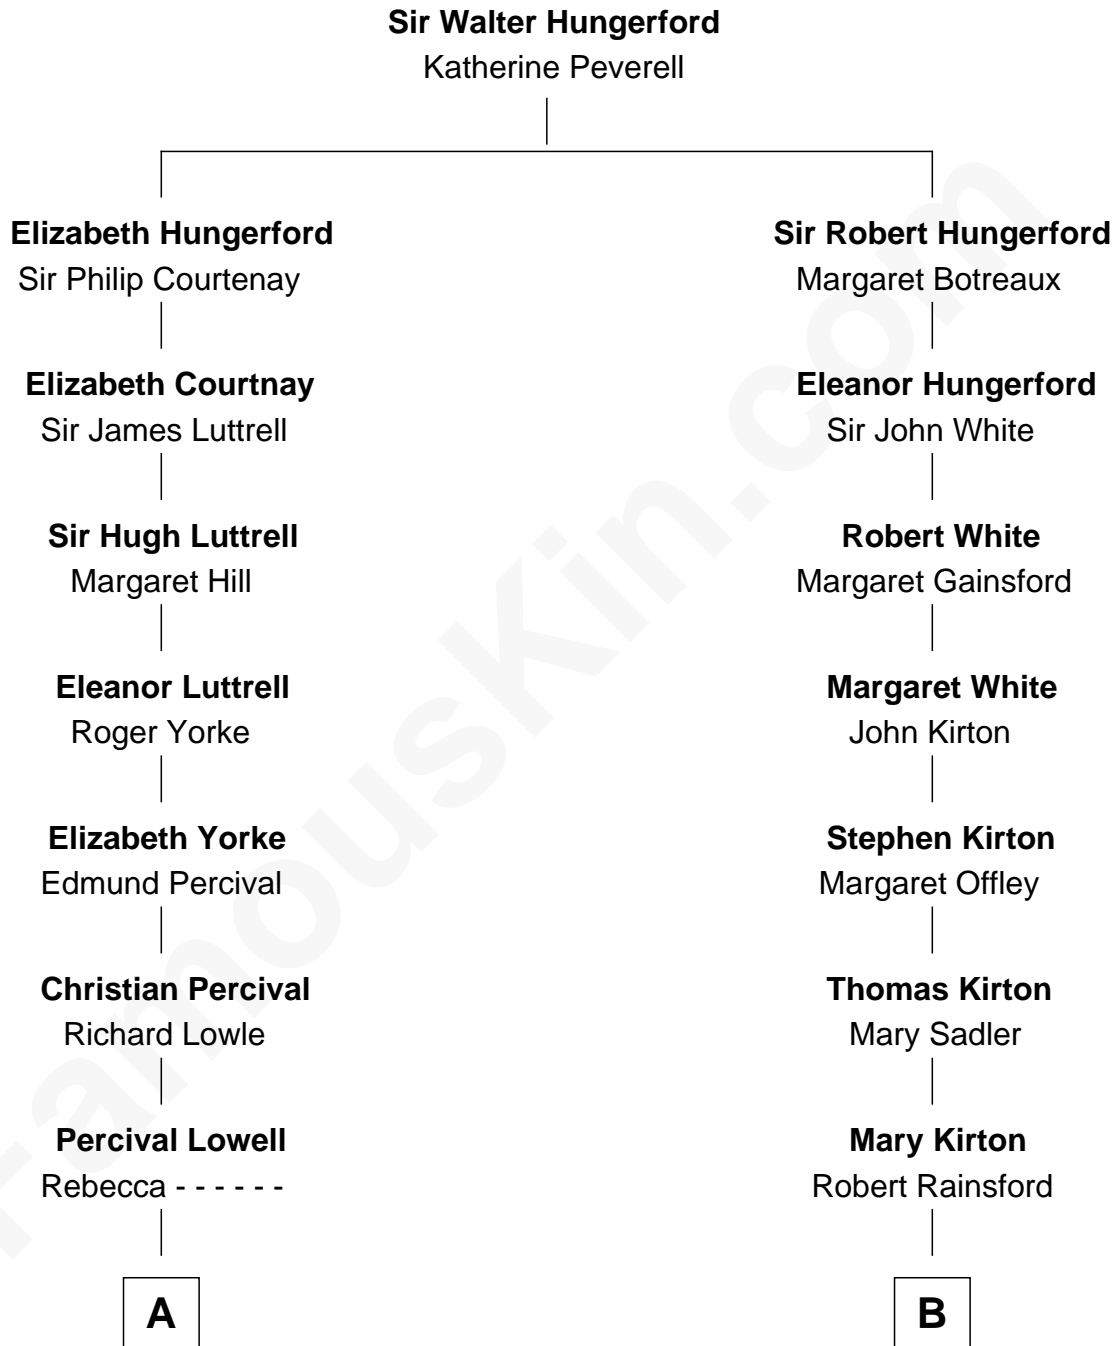

# FamousKin.com

## Relationship Chart of General William Whipple

*Signer of the Declaration of Independence*

11th cousin 8 times removed of

**Johnny Carson**

*TV Host - "The Tonight Show"*

C

Christopher N. Carson

Ella Bernice Hardy