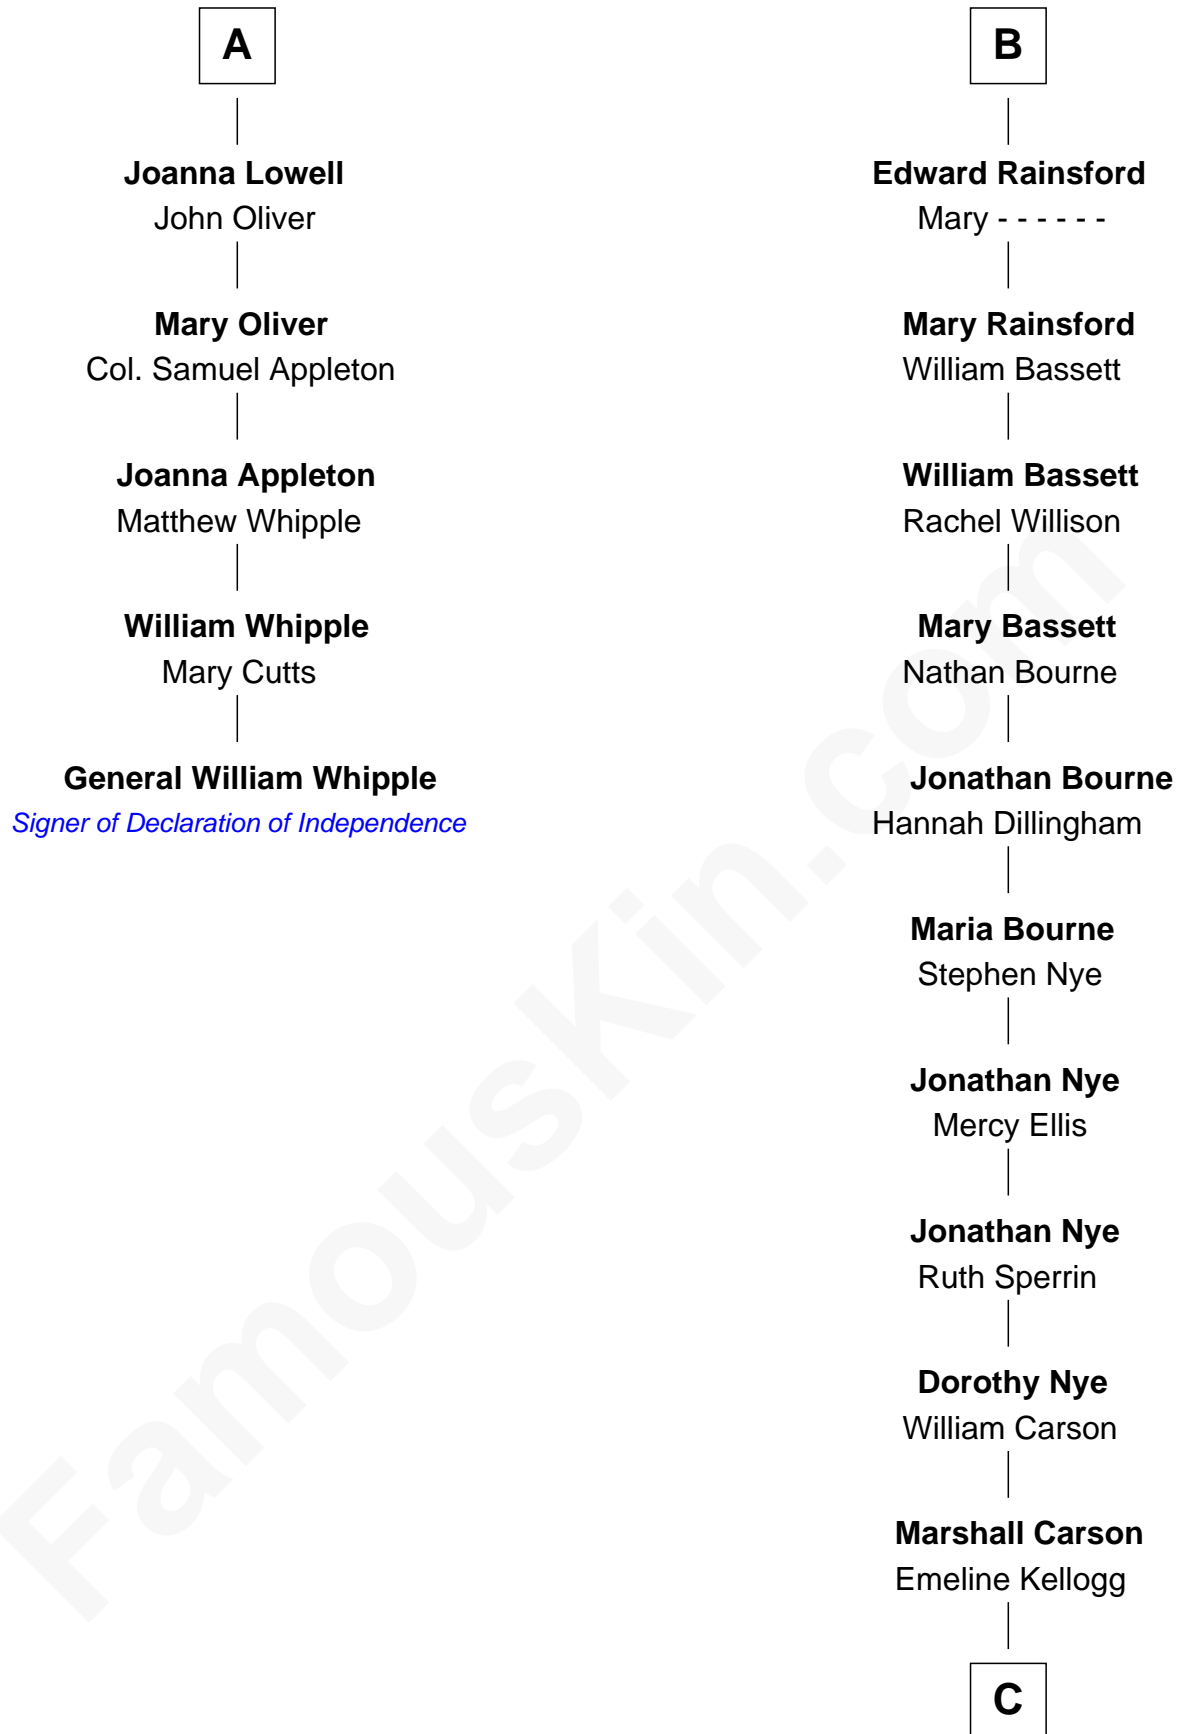

## Relationship Chart of General William Whipple

*Signer of the Declaration of Independence*

11th cousin 8 times removed of

**Johnny Carson**

*TV Host - "The Tonight Show"*

C

Christopher N. Carson

Ella Bernice Hardy