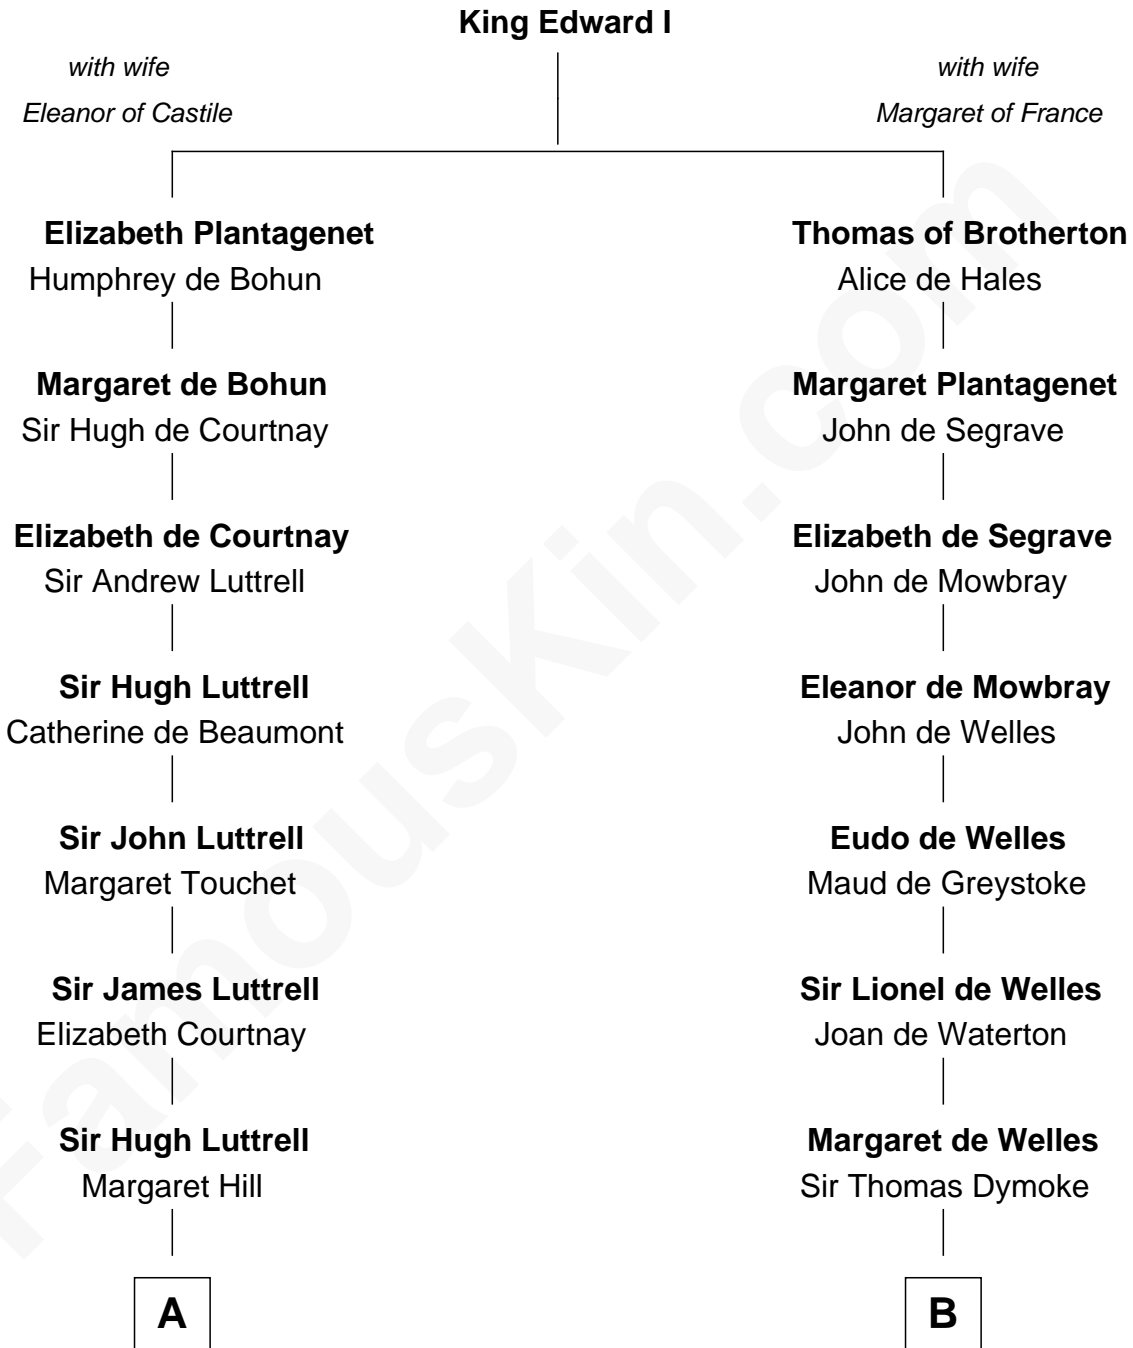

FamousKin.com

Relationship Chart of General William Whipple

Signer of the Declaration of Independence

15th cousin 6 times removed of

Ray Bradbury

Author of The Martian Chronicles

C

Samuel Bradbury

Frances Mary Rohead

Samuel Irving Bradbury

Mary Adell Spaulding

Samuel Hinkston Bradbury

Minnie Alice Davis

Leonard Spaulding Bradbury

Esther Marie Moberg

Ray Bradbury