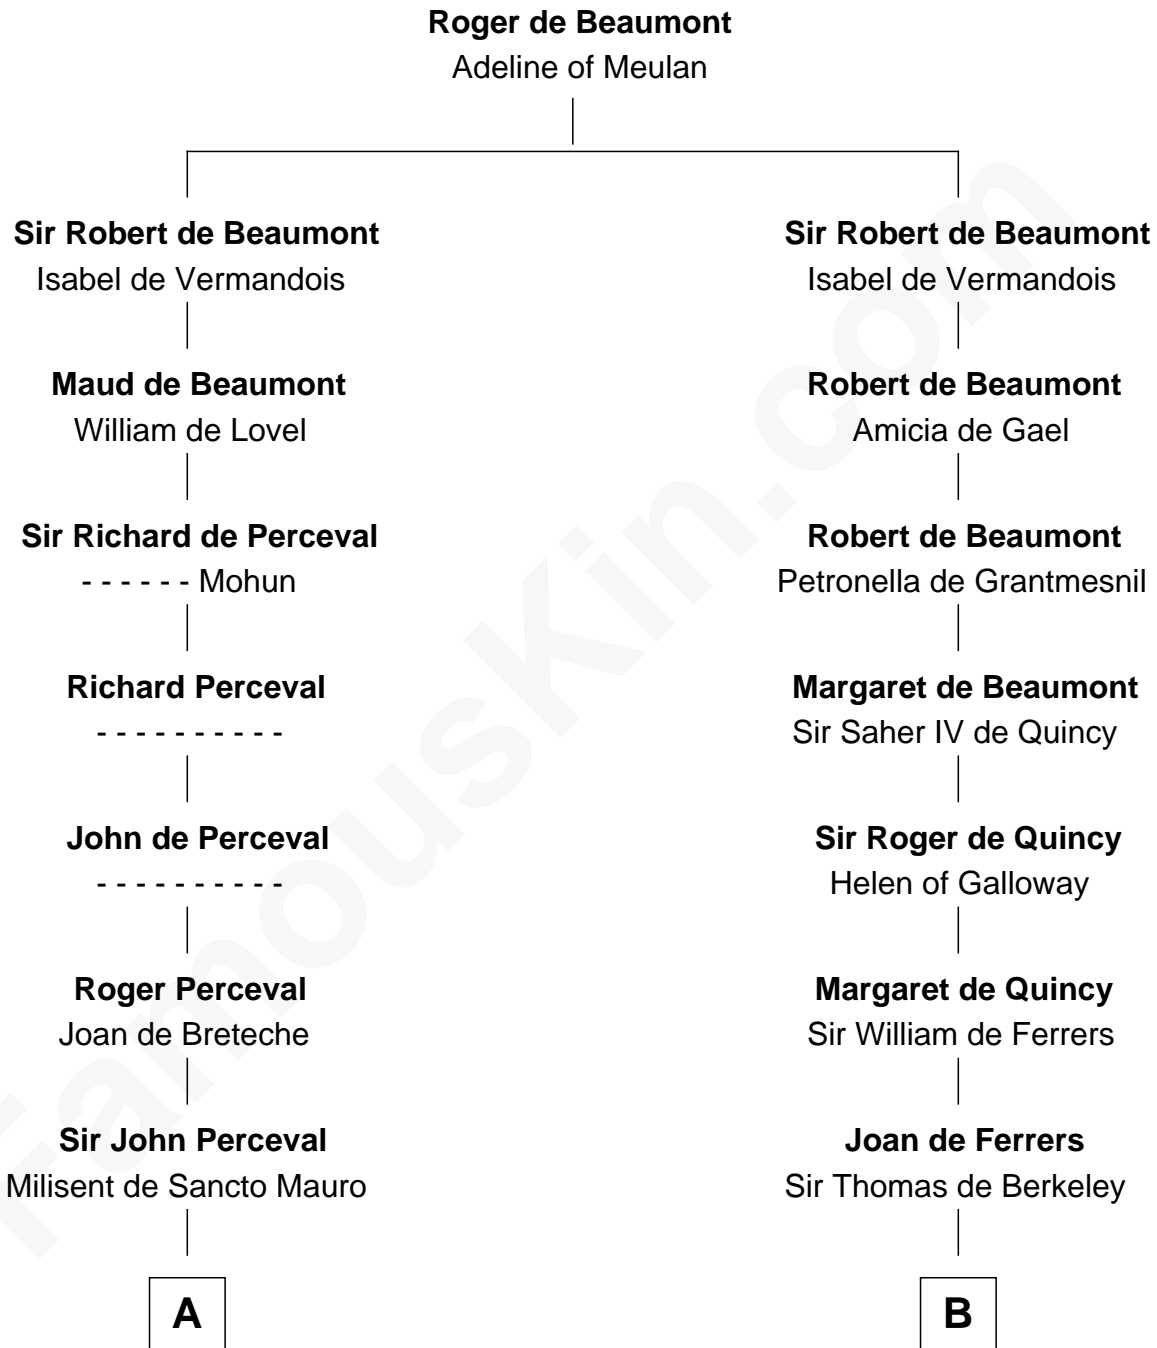

FamousKin.com

Relationship Chart of

General William Whipple

Signer of the Declaration of Independence

20th cousin of

George Washington

1st U.S. President

C

Mary Oliver
Col. Samuel Appleton

Joanna Appleton
Matthew Whipple

William Whipple
Mary Cutts

General William Whipple
Signer of Declaration of Independence

D

John Washington
Anne Pope

Lawrence Washington
Mildred Warner