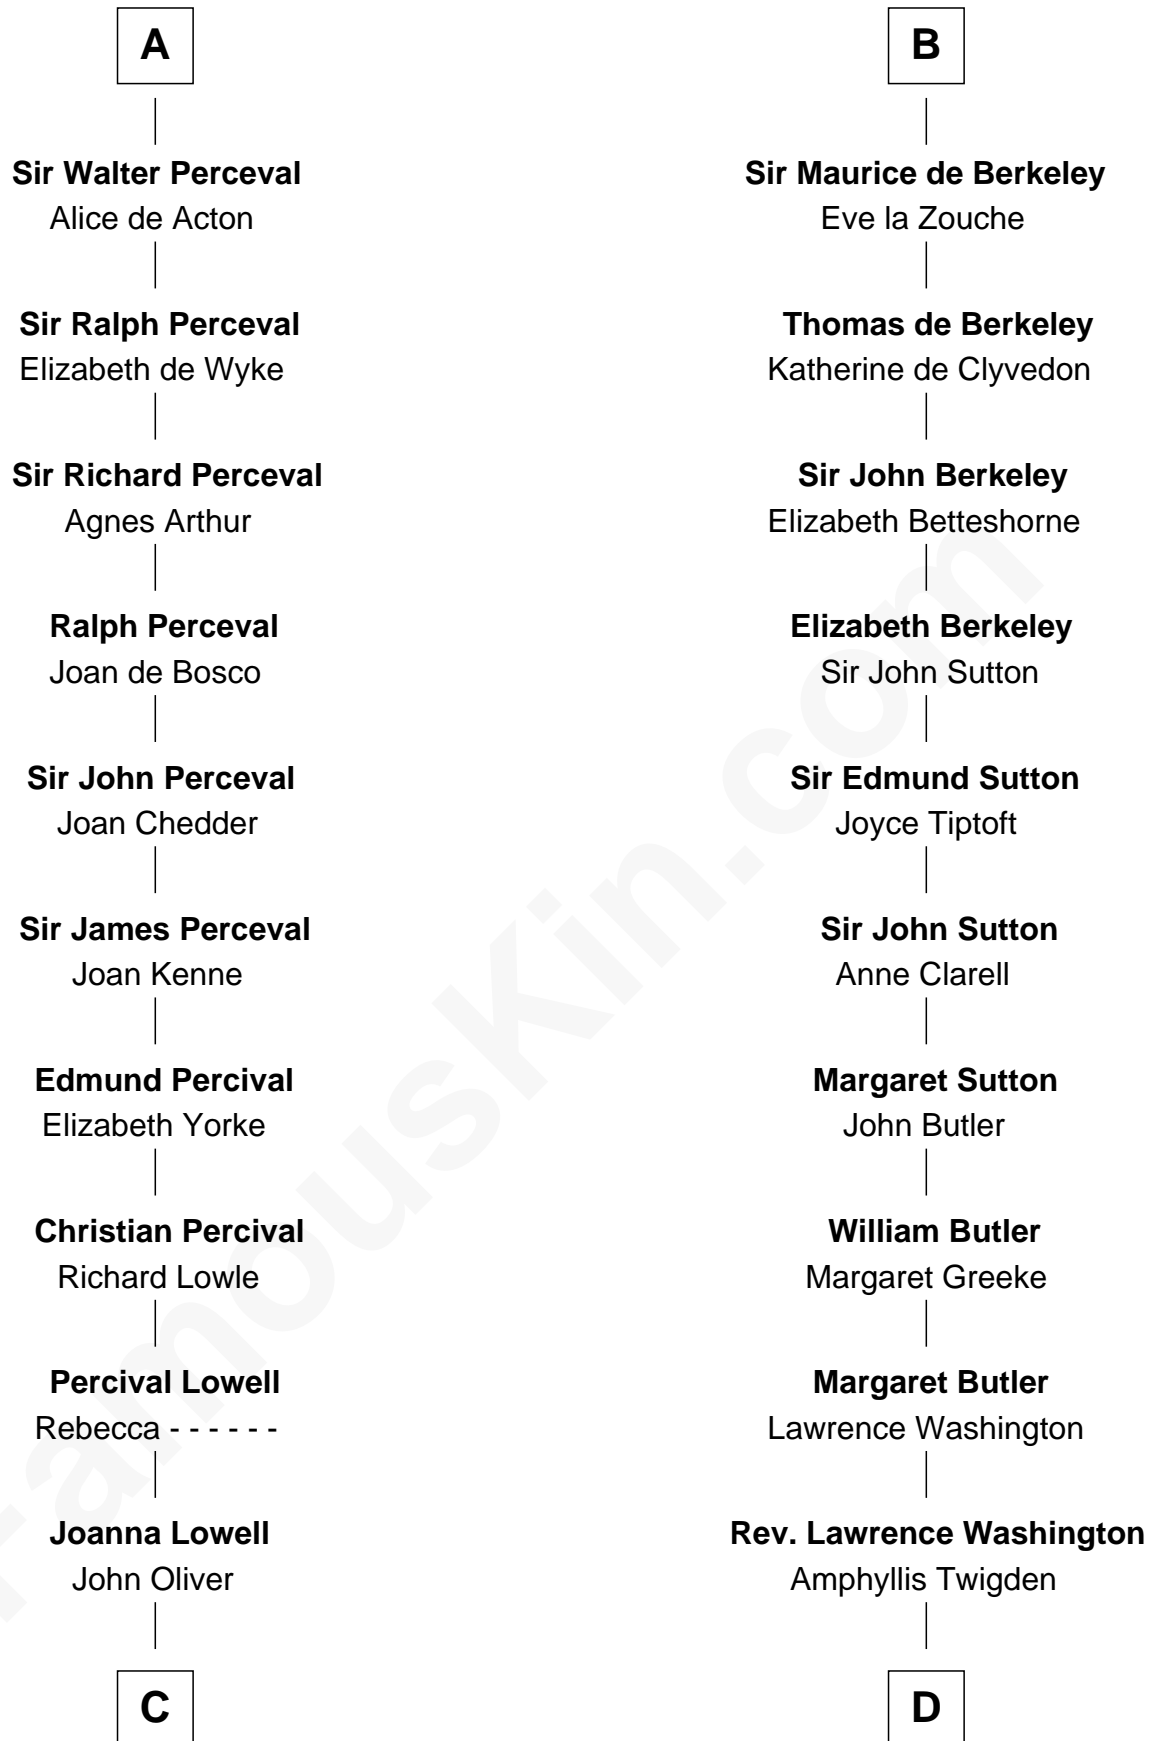

FamousKin.com

Relationship Chart of

General William Whipple

Signer of the Declaration of Independence

20th cousin of

George Washington

1st U.S. President

C

Mary Oliver
Col. Samuel Appleton

Joanna Appleton
Matthew Whipple

William Whipple
Mary Cutts

General William Whipple
Signer of Declaration of Independence

D

John Washington
Anne Pope

Lawrence Washington
Mildred Warner

Augustine Washington
Mary Ball

George Washington
1st U.S. President

FamousKin.com