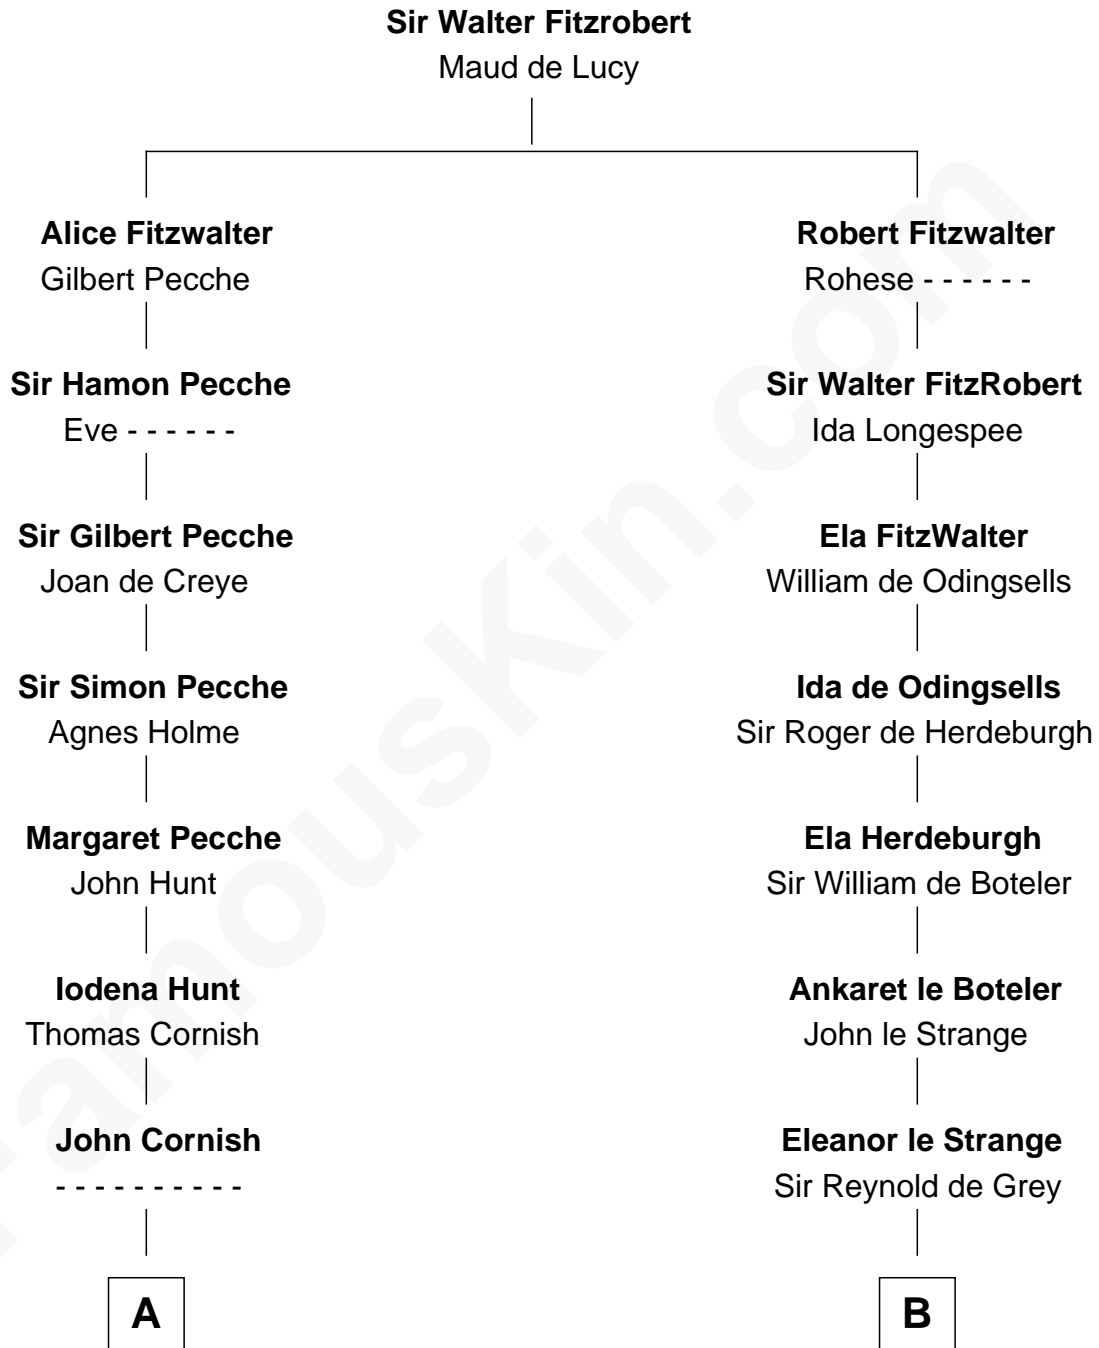

FamousKin.com

Relationship Chart of

General William Whipple

Signer of the Declaration of Independence

16th cousin 3 times removed of

George Washington
1st U.S. President

C

Mildred Warner
Lawrence Washington

Augustine Washington
Mary Ball

George Washington
1st U.S. President

FamousKin.com