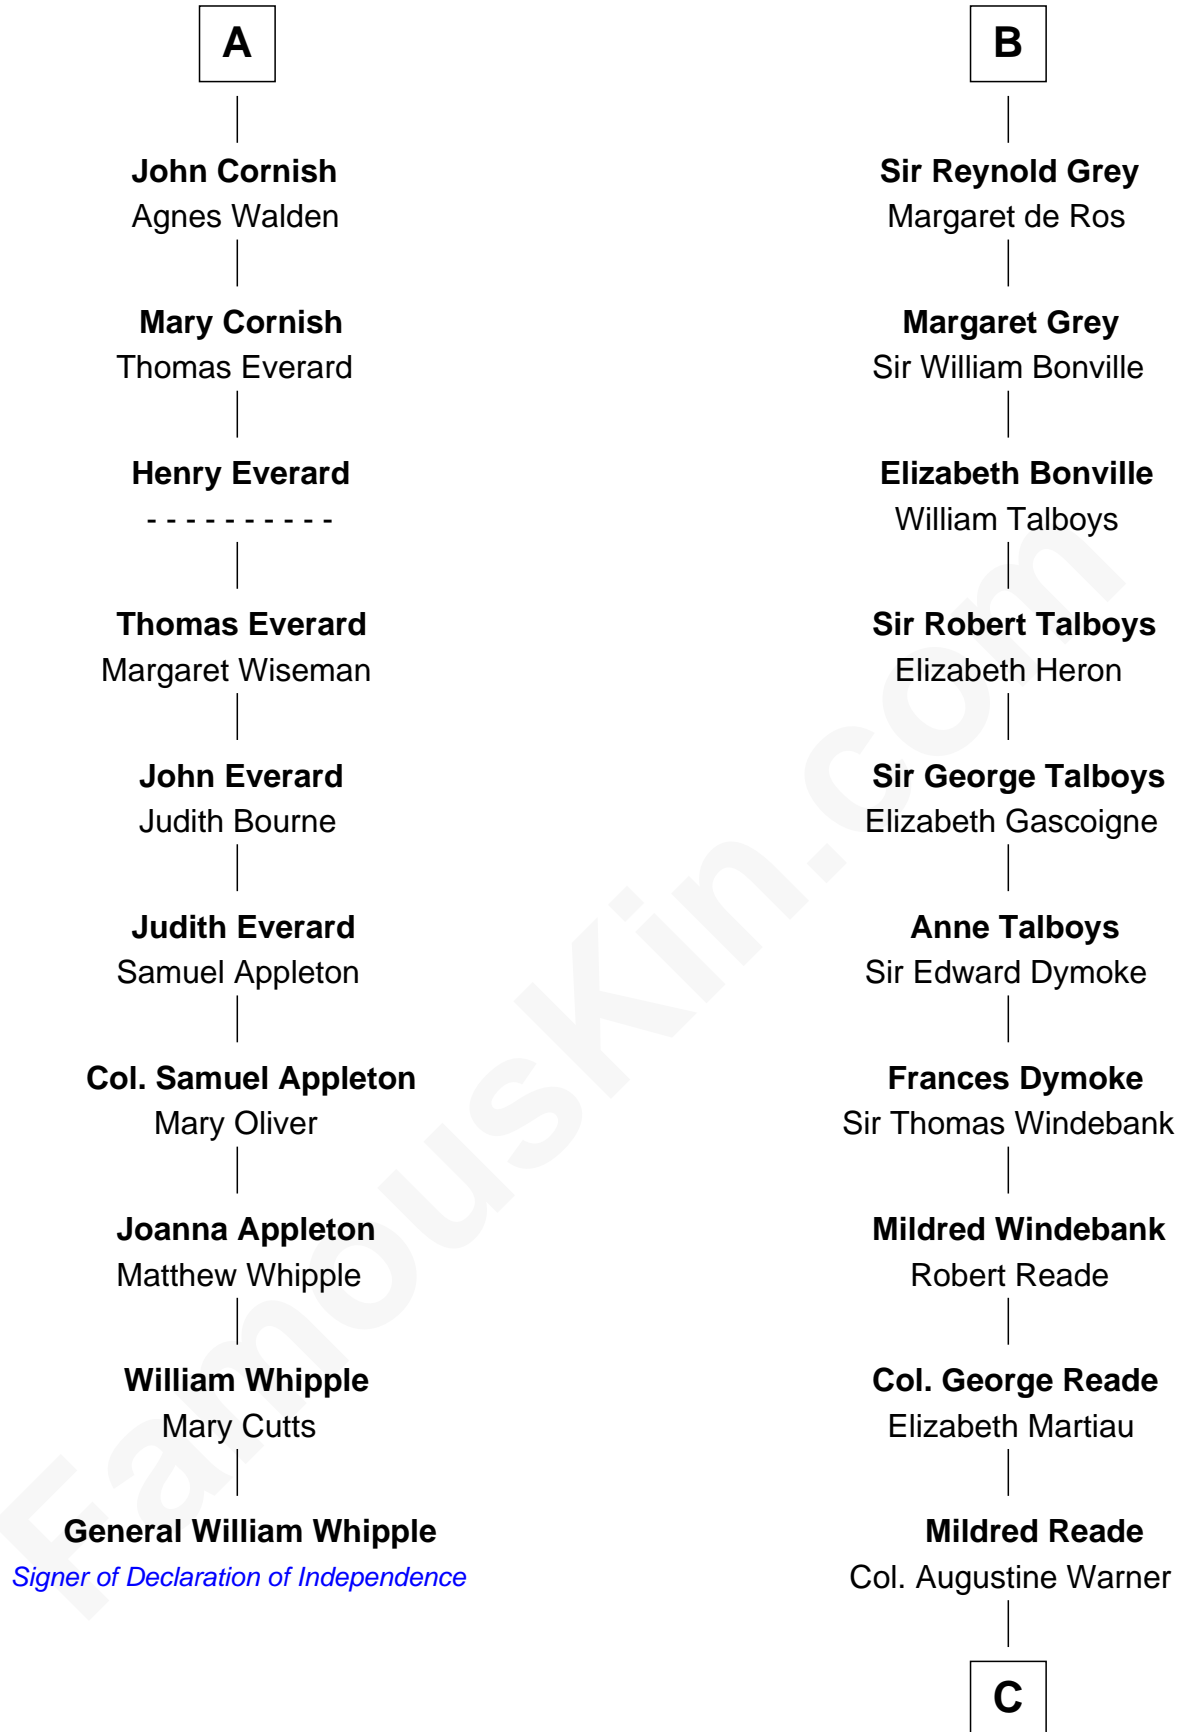

FamousKin.com

Relationship Chart of

General William Whipple

Signer of the Declaration of Independence

16th cousin 3 times removed of

George Washington
1st U.S. President

C

Mildred Warner
Lawrence Washington

Augustine Washington
Mary Ball

George Washington
1st U.S. President

FamousKin.com