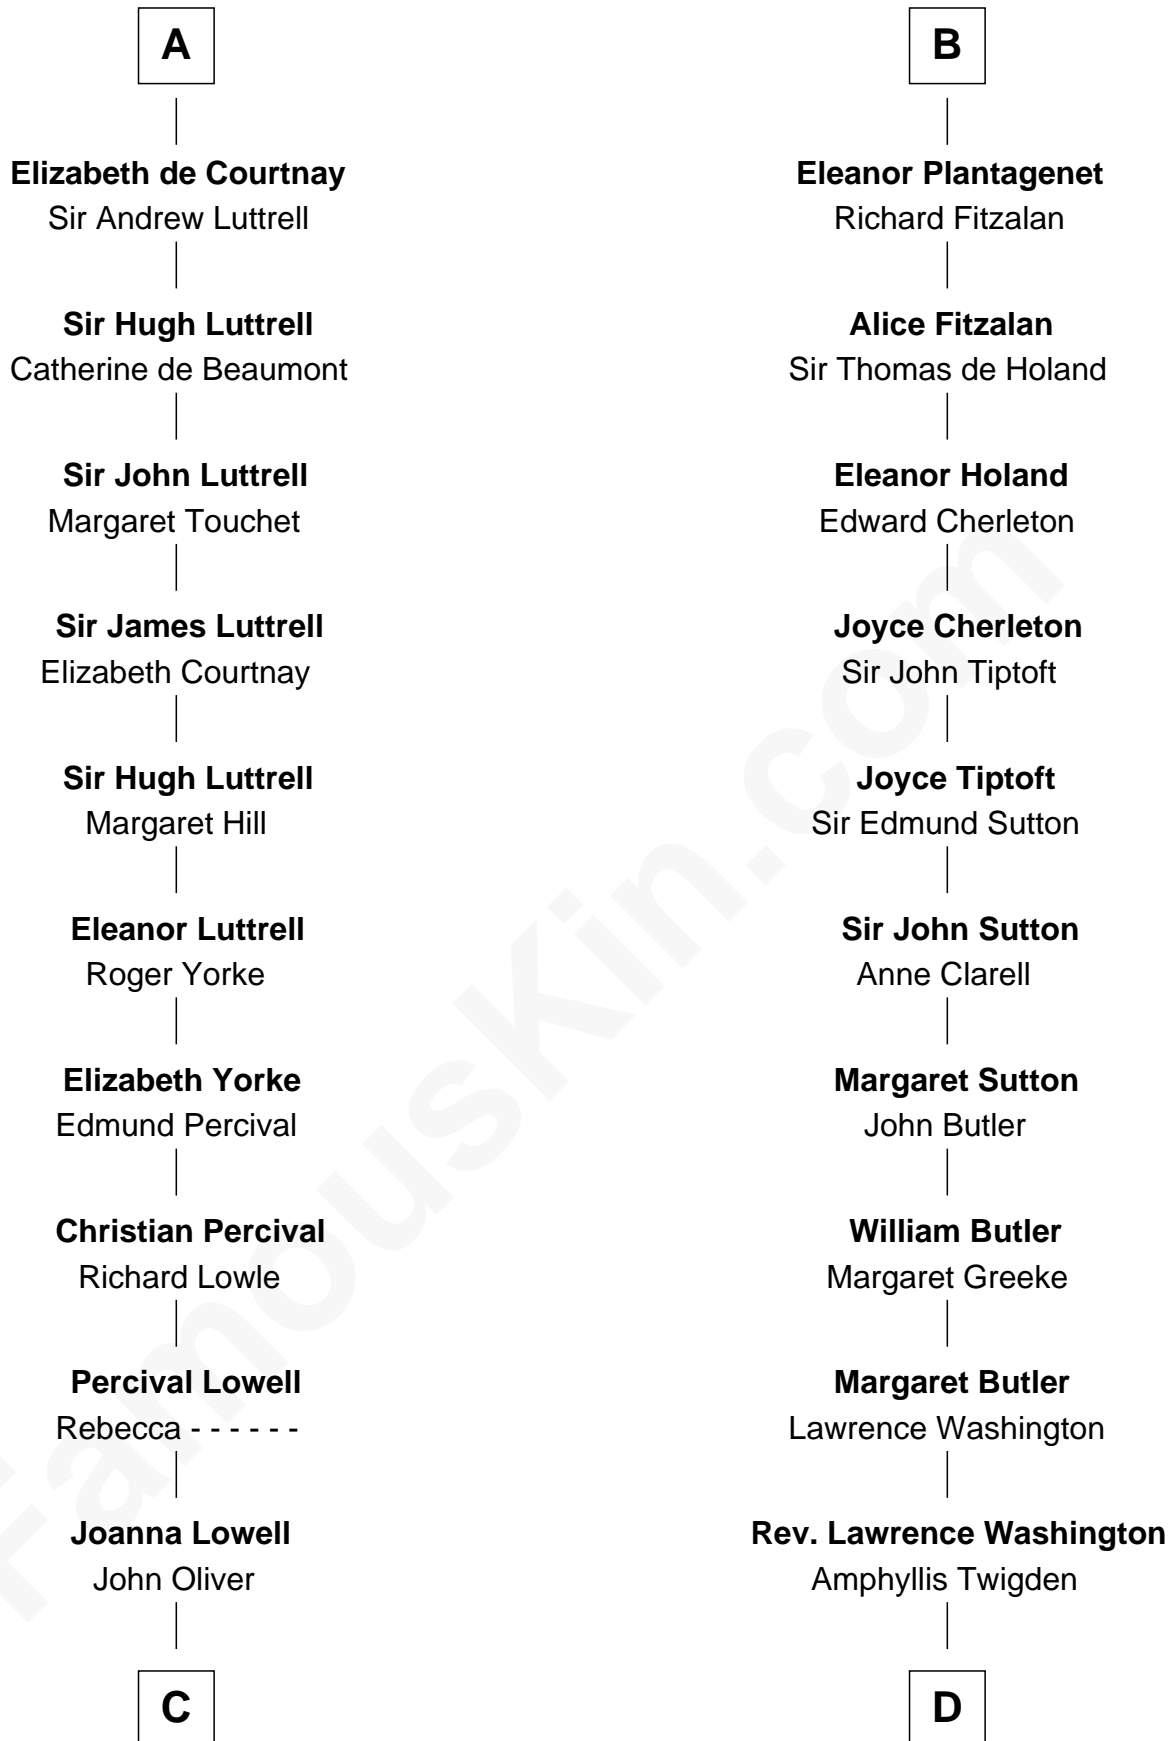

FamousKin.com

Relationship Chart of

General William Whipple

Signer of the Declaration of Independence

20th cousin of

George Washington

1st U.S. President

Aubrey de Vere
Alice Fitzrichard de Clare

C

Mary Oliver
Col. Samuel Appleton

Joanna Appleton
Matthew Whipple

William Whipple
Mary Cutts

General William Whipple
Signer of Declaration of Independence

D

John Washington
Anne Pope

Lawrence Washington
Mildred Warner

Augustine Washington
Mary Ball

George Washington
1st U.S. President

FamousKin.com