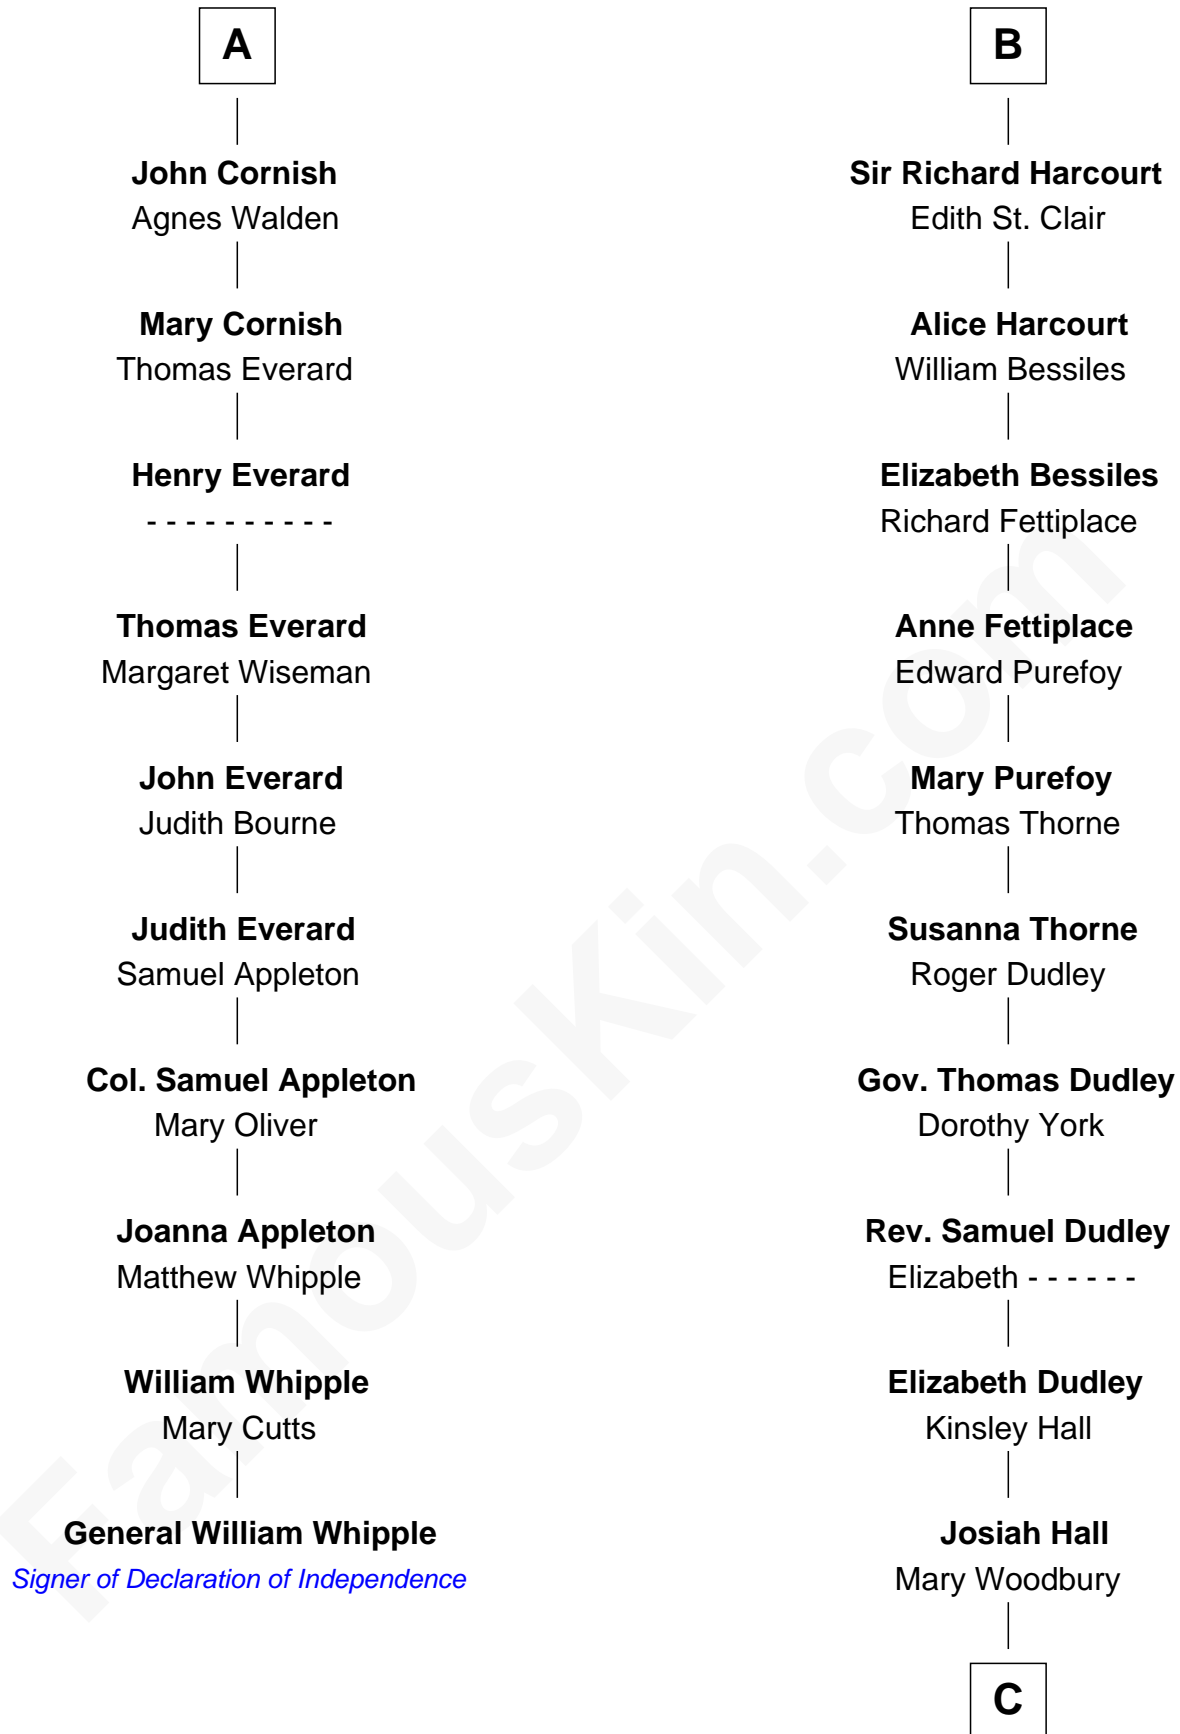

FamousKin.com

Relationship Chart of

General William Whipple

Signer of the Declaration of Independence

16th cousin 2 times removed of

John Langdon

Signer of the U.S. Constitution

C