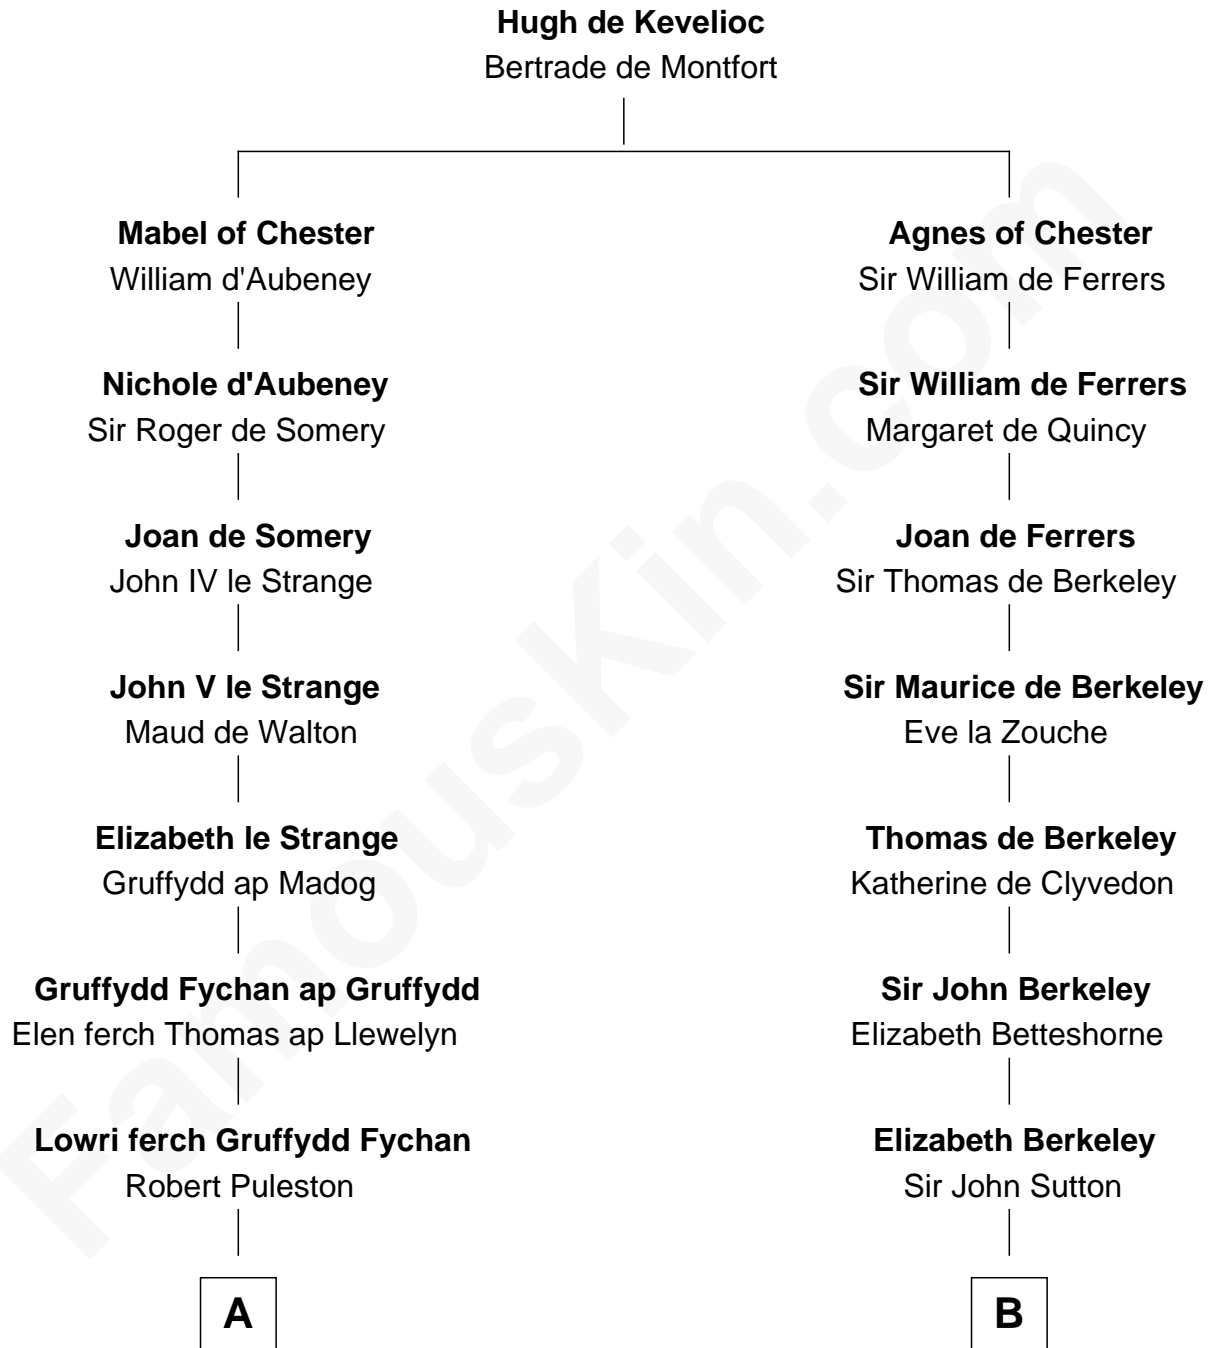

FamousKin.com

Relationship Chart of General William Whipple

Signer of the Declaration of Independence

17th cousin 4 times removed of

Louis Auchincloss

Author

C

—
Gurdon Buck

Susannah Mainwaring

—
Elizabeth Buck

John Auchincloss

—
John Winthrop Auchincloss

Joanna Hone Russell

—
Joseph Howland Auchincloss

Priscilla Dixon Stanton

—
Louis Auchincloss