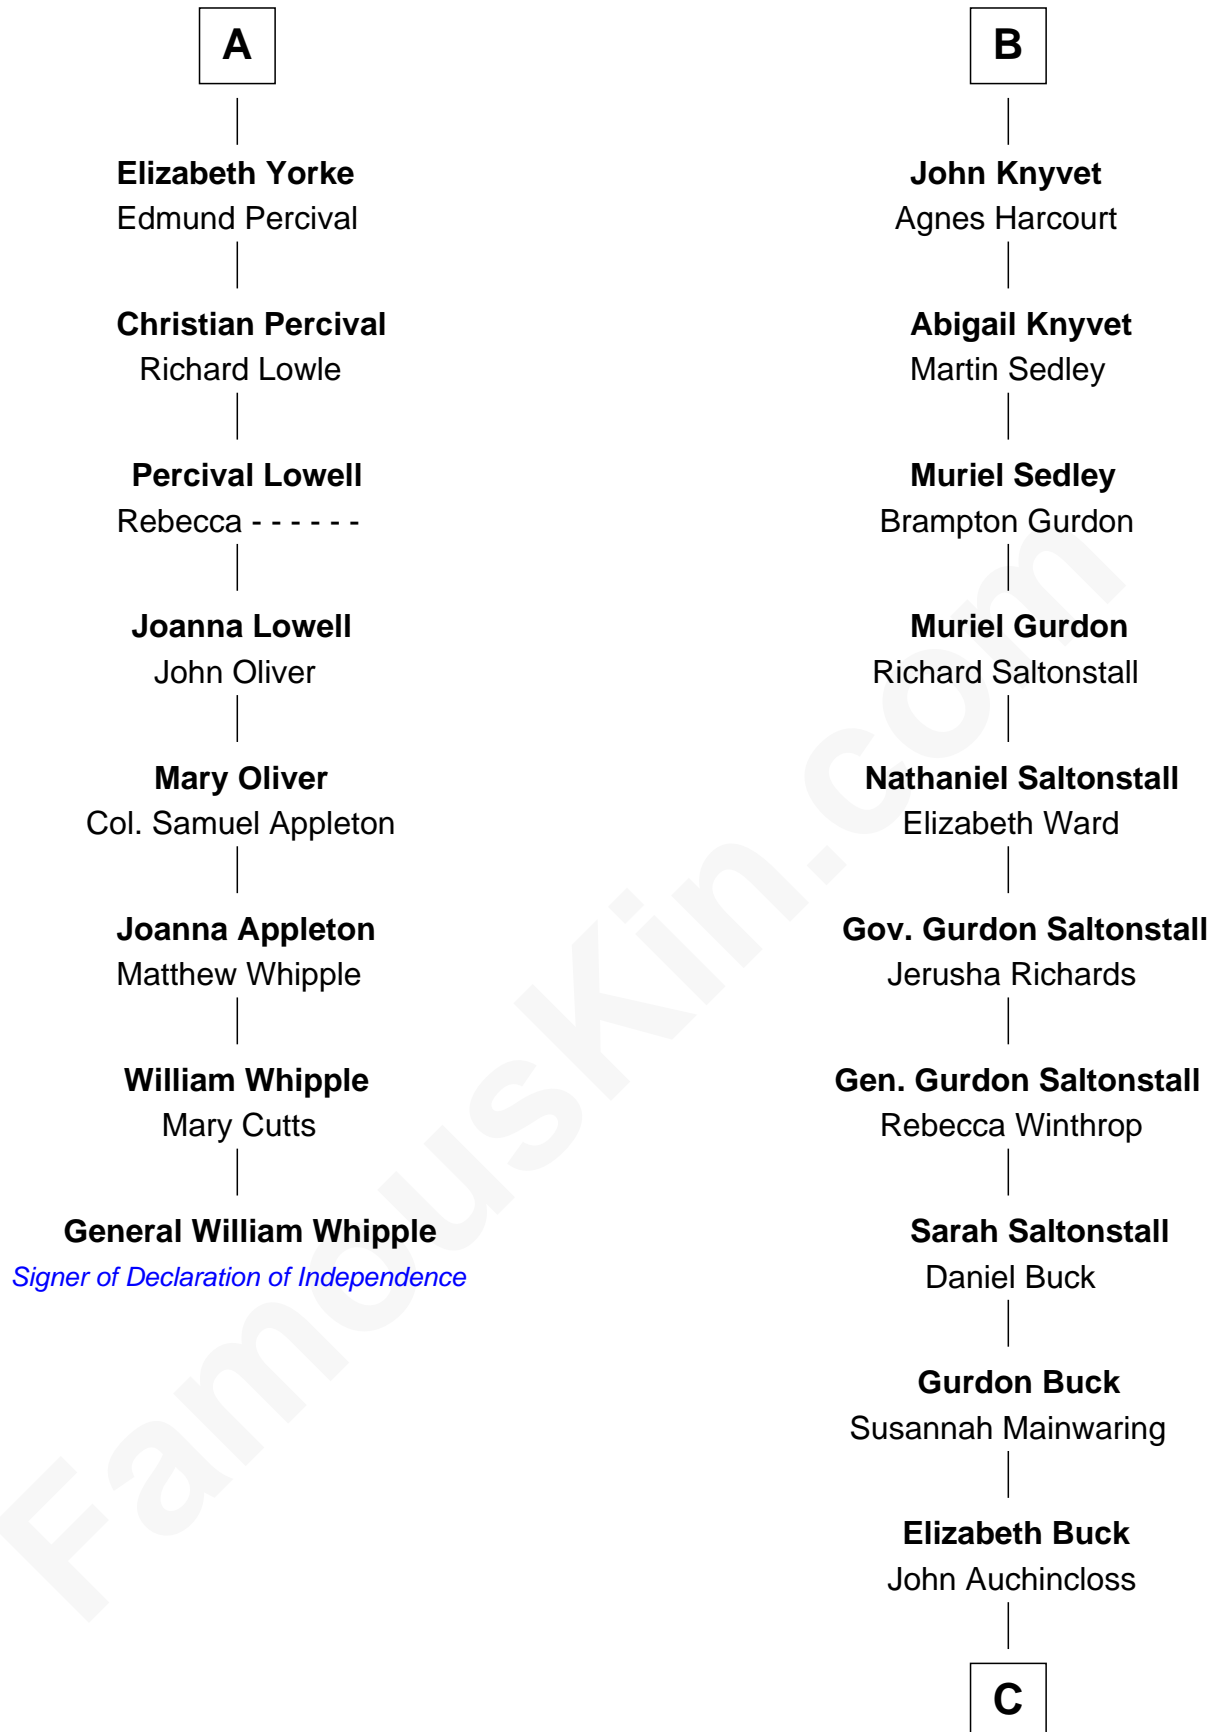

## Relationship Chart of

### General William Whipple

*Signer of the Declaration of Independence*

14th cousin 5 times removed of

**Louis Auchincloss**

*Author*

**Humphrey de Bohun**  
Elizabeth Plantagenet

**C**

John Winthrop Auchincloss