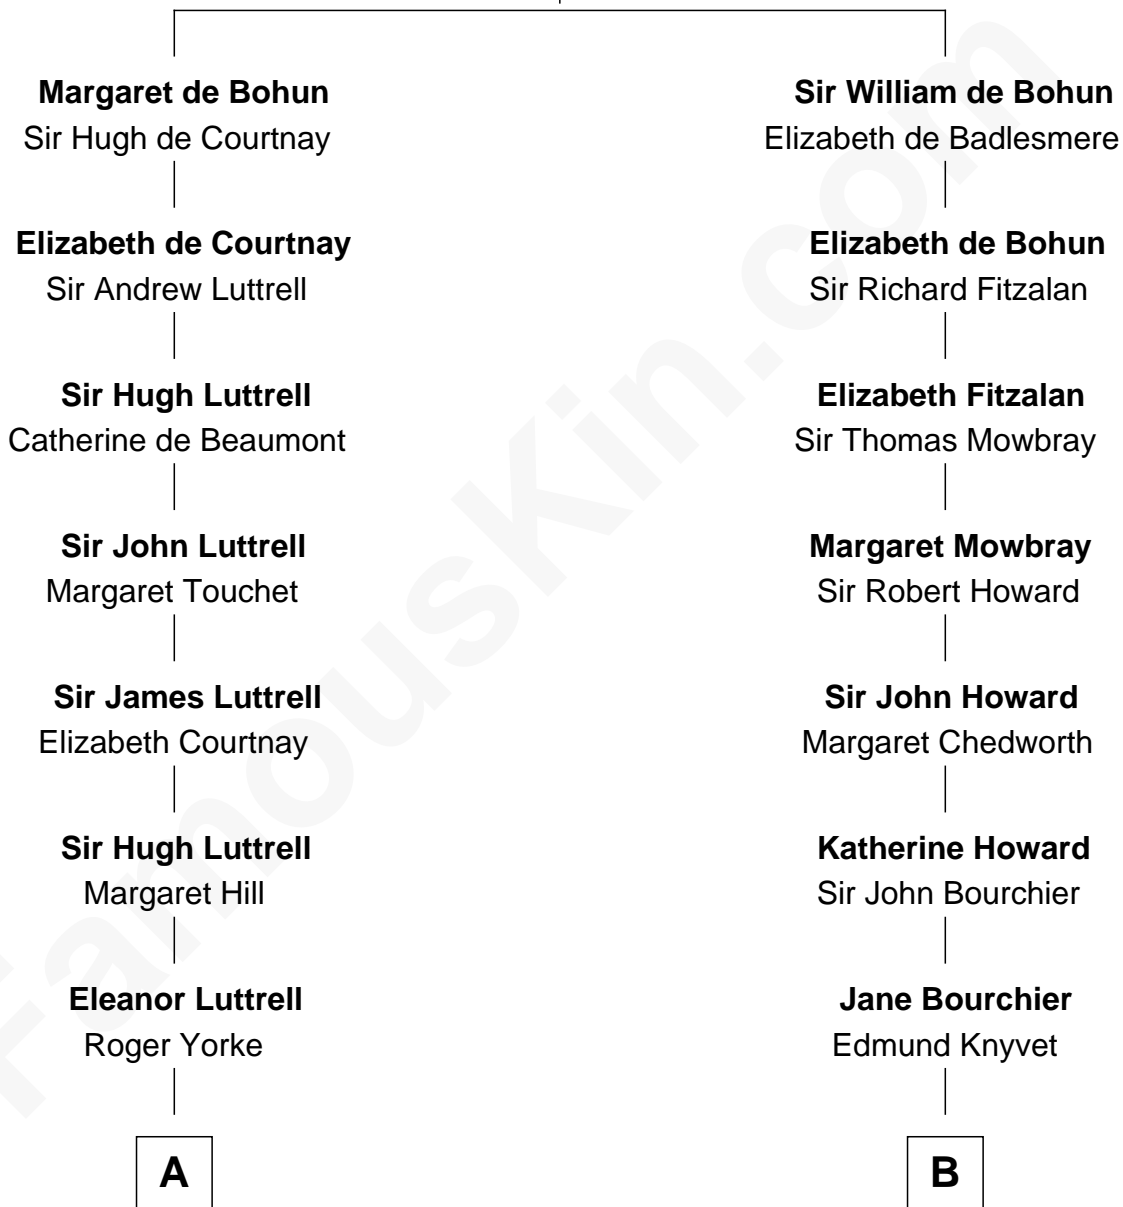

## Relationship Chart of

### General William Whipple

*Signer of the Declaration of Independence*

14th cousin 5 times removed of

**Louis Auchincloss**

*Author*

**Humphrey de Bohun**  
Elizabeth Plantagenet

**C**

John Winthrop Auchincloss