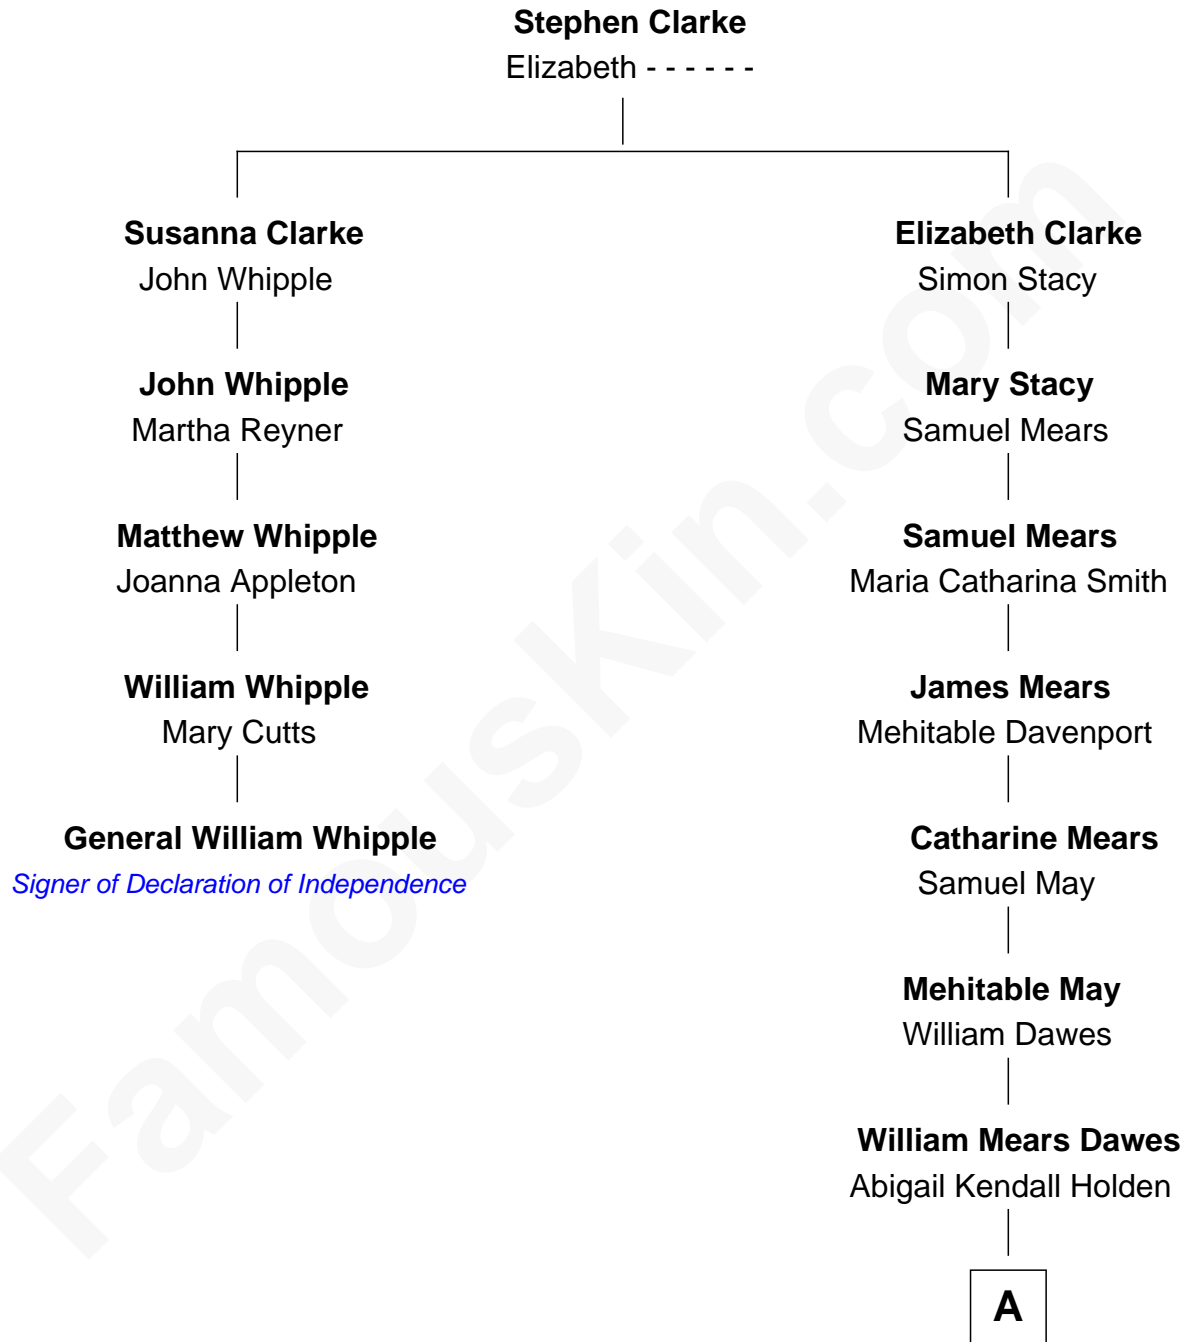

# FamousKin.com

## Relationship Chart of General William Whipple

*Signer of the Declaration of Independence*

4th cousin 5 times removed of

**Charles Dawes**

*30th U.S. Vice-President*

**A**

Henry Dawes

Sarah Cutler