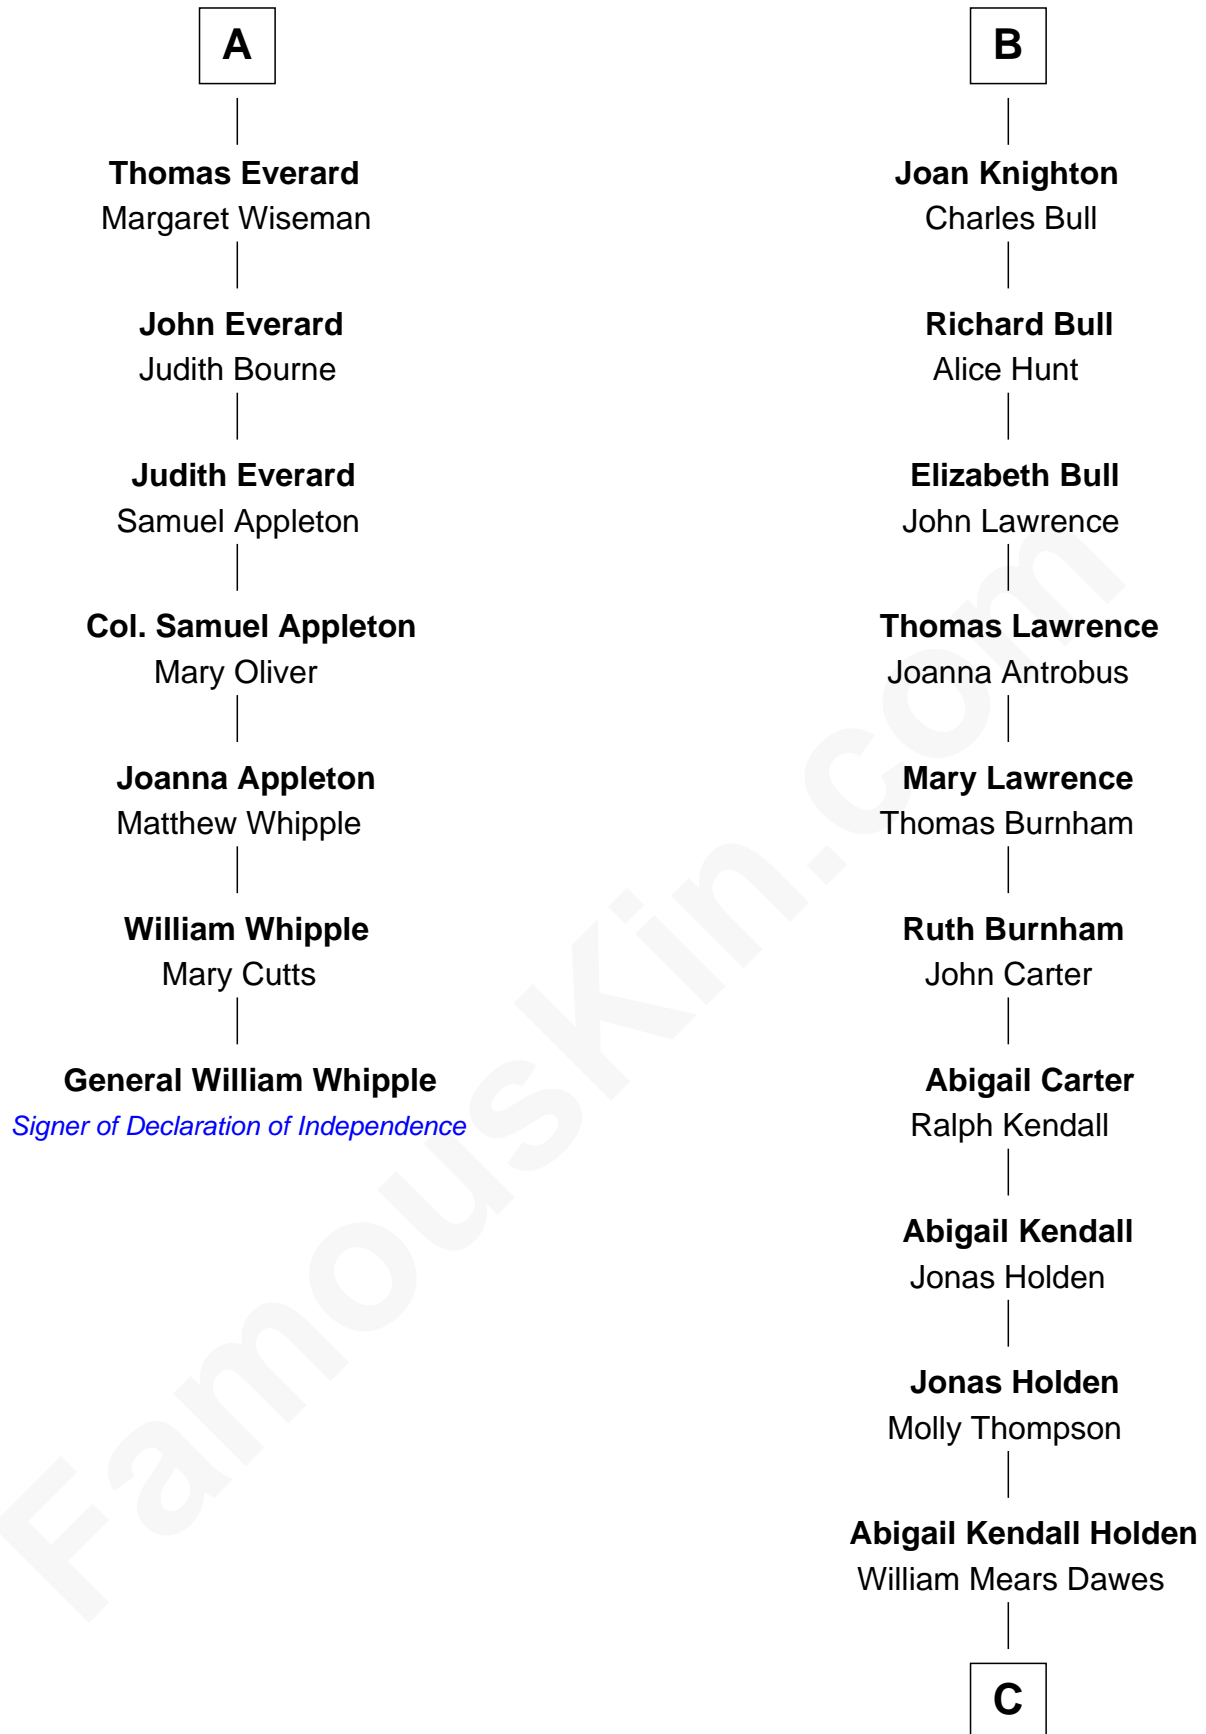

FamousKin.com

Relationship Chart of General William Whipple

Signer of the Declaration of Independence

13th cousin 6 times removed of

Charles Dawes

30th U.S. Vice-President

C

Henry Dawes

Sarah Cutler

Brig. Gen. Rufus R. Dawes

Mary Beman Gates

Charles Dawes

30th U.S. Vice-President

FamousKin.com