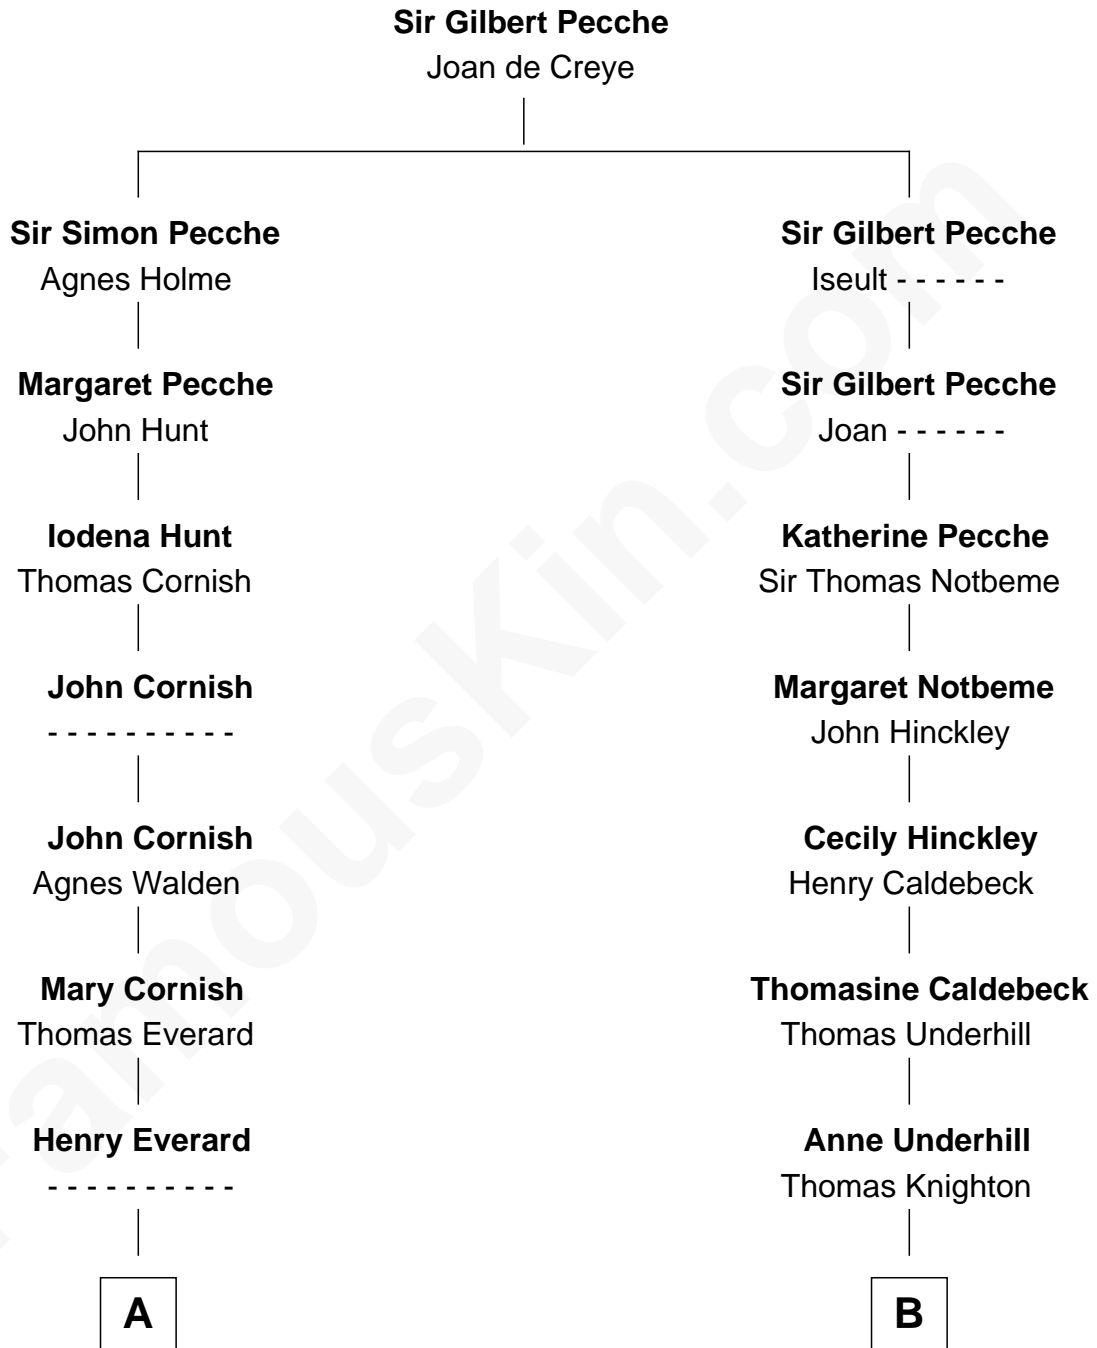

FamousKin.com

Relationship Chart of General William Whipple

Signer of the Declaration of Independence

13th cousin 6 times removed of

Charles Dawes

30th U.S. Vice-President

C

Henry Dawes

Sarah Cutler

Brig. Gen. Rufus R. Dawes

Mary Beman Gates

Charles Dawes

30th U.S. Vice-President

FamousKin.com