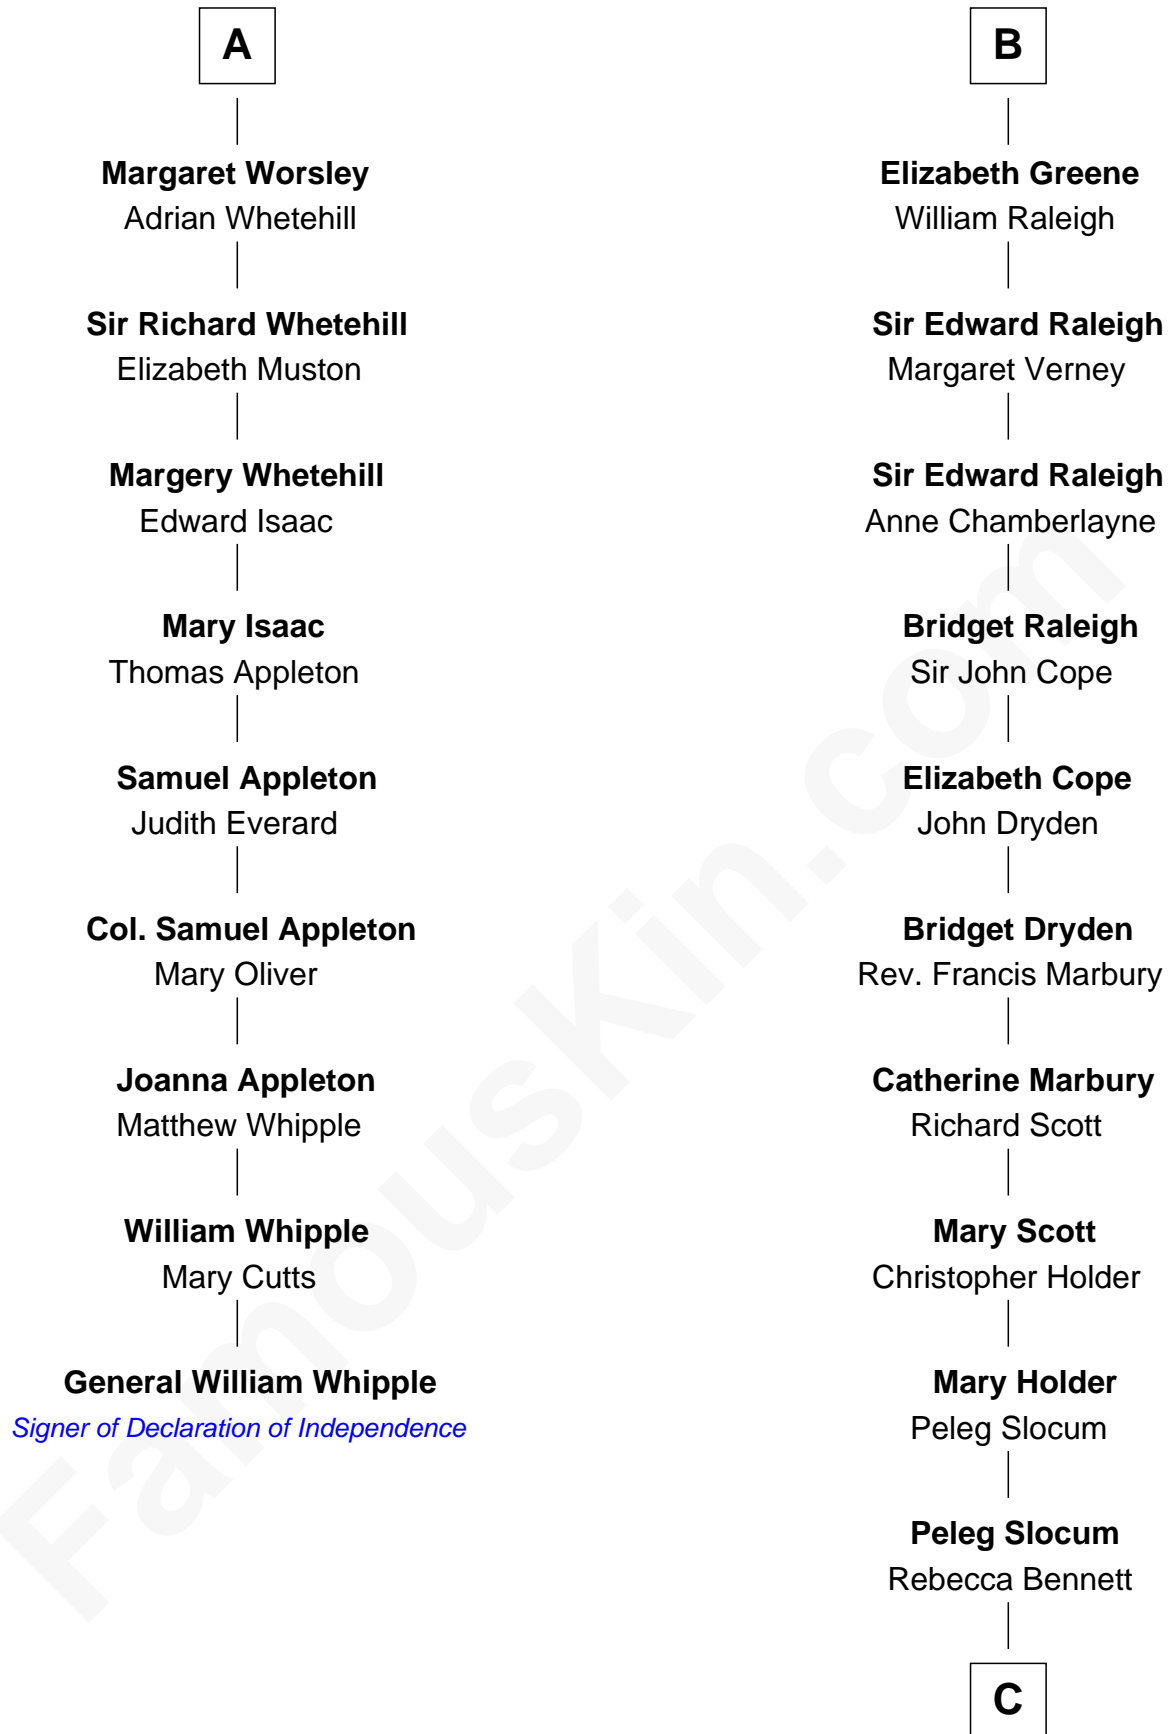

## Relationship Chart of

### General William Whipple

Signer of the Declaration of Independence

15th cousin 6 times removed of

**Hetty Green**

"The Witch of Wall Street"

**Sir Roger de Somery**

Nichole d'Aubenev

**C**

**Giles Slocum**

Sylvia Russell

**Abigail Slocum**

Isaac Howland

**Mehitable Howland**

Gideon Howland

**Abby Slocum Howland**

Edward Mott Robinson

**Hetty Green**

*"The Witch of Wall Street"*