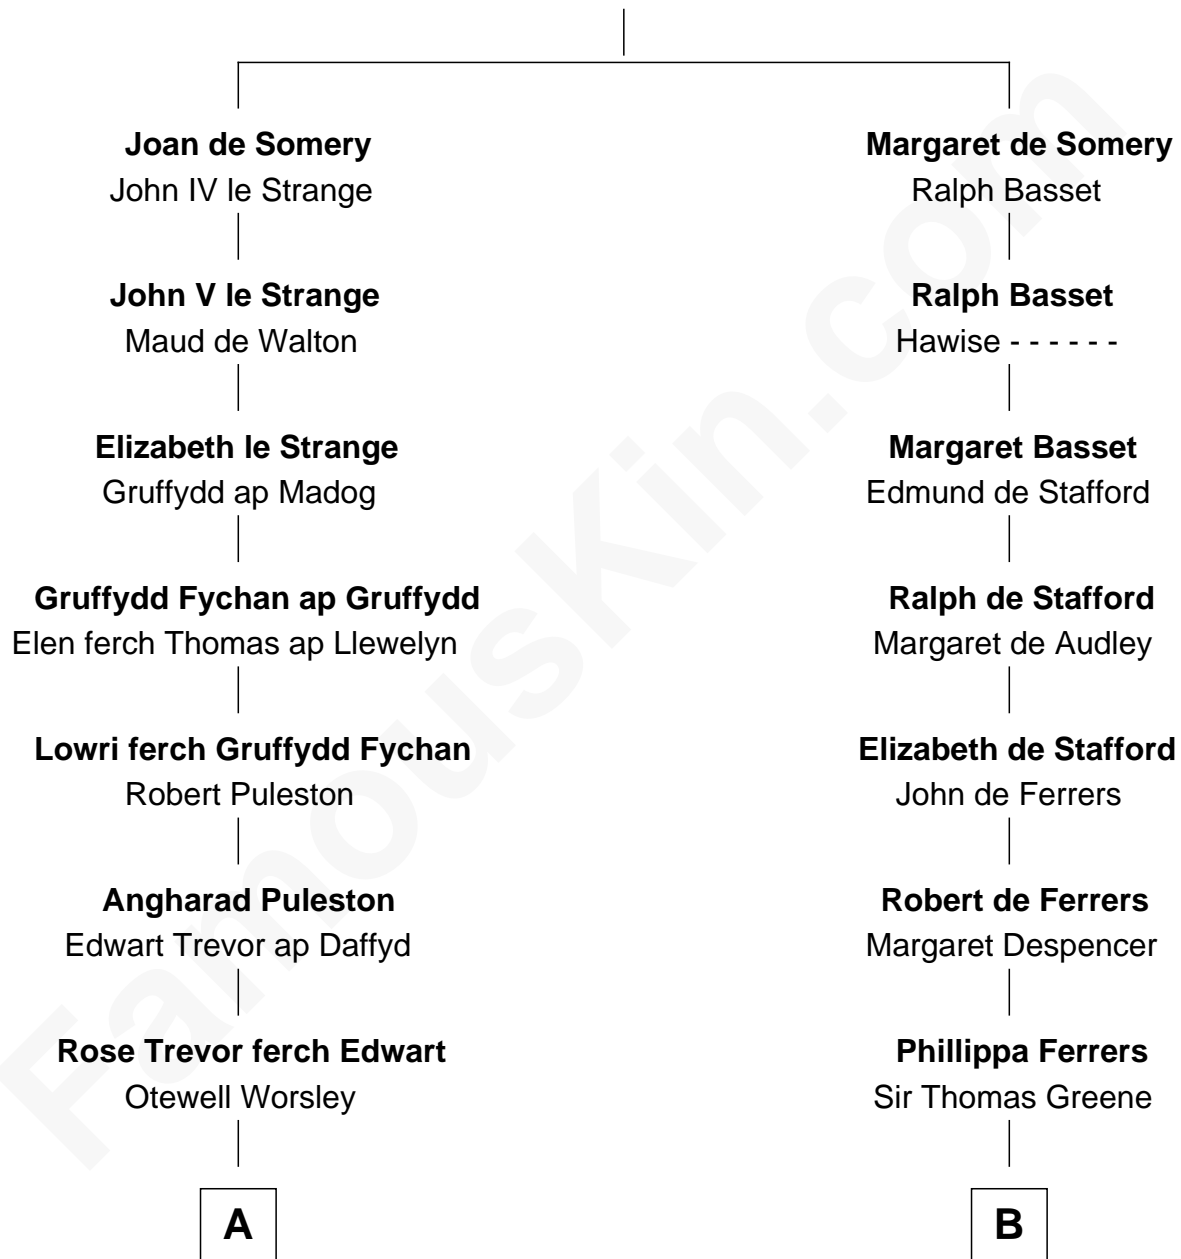

## Relationship Chart of

### General William Whipple

Signer of the Declaration of Independence

15th cousin 6 times removed of

**Hetty Green**

"The Witch of Wall Street"

**Sir Roger de Somery**

Nichole d'Aubenev

**C**

**Giles Slocum**

Sylvia Russell

**Abigail Slocum**

Isaac Howland

**Mehitable Howland**

Gideon Howland

**Abby Slocum Howland**

Edward Mott Robinson

**Hetty Green**

*"The Witch of Wall Street"*