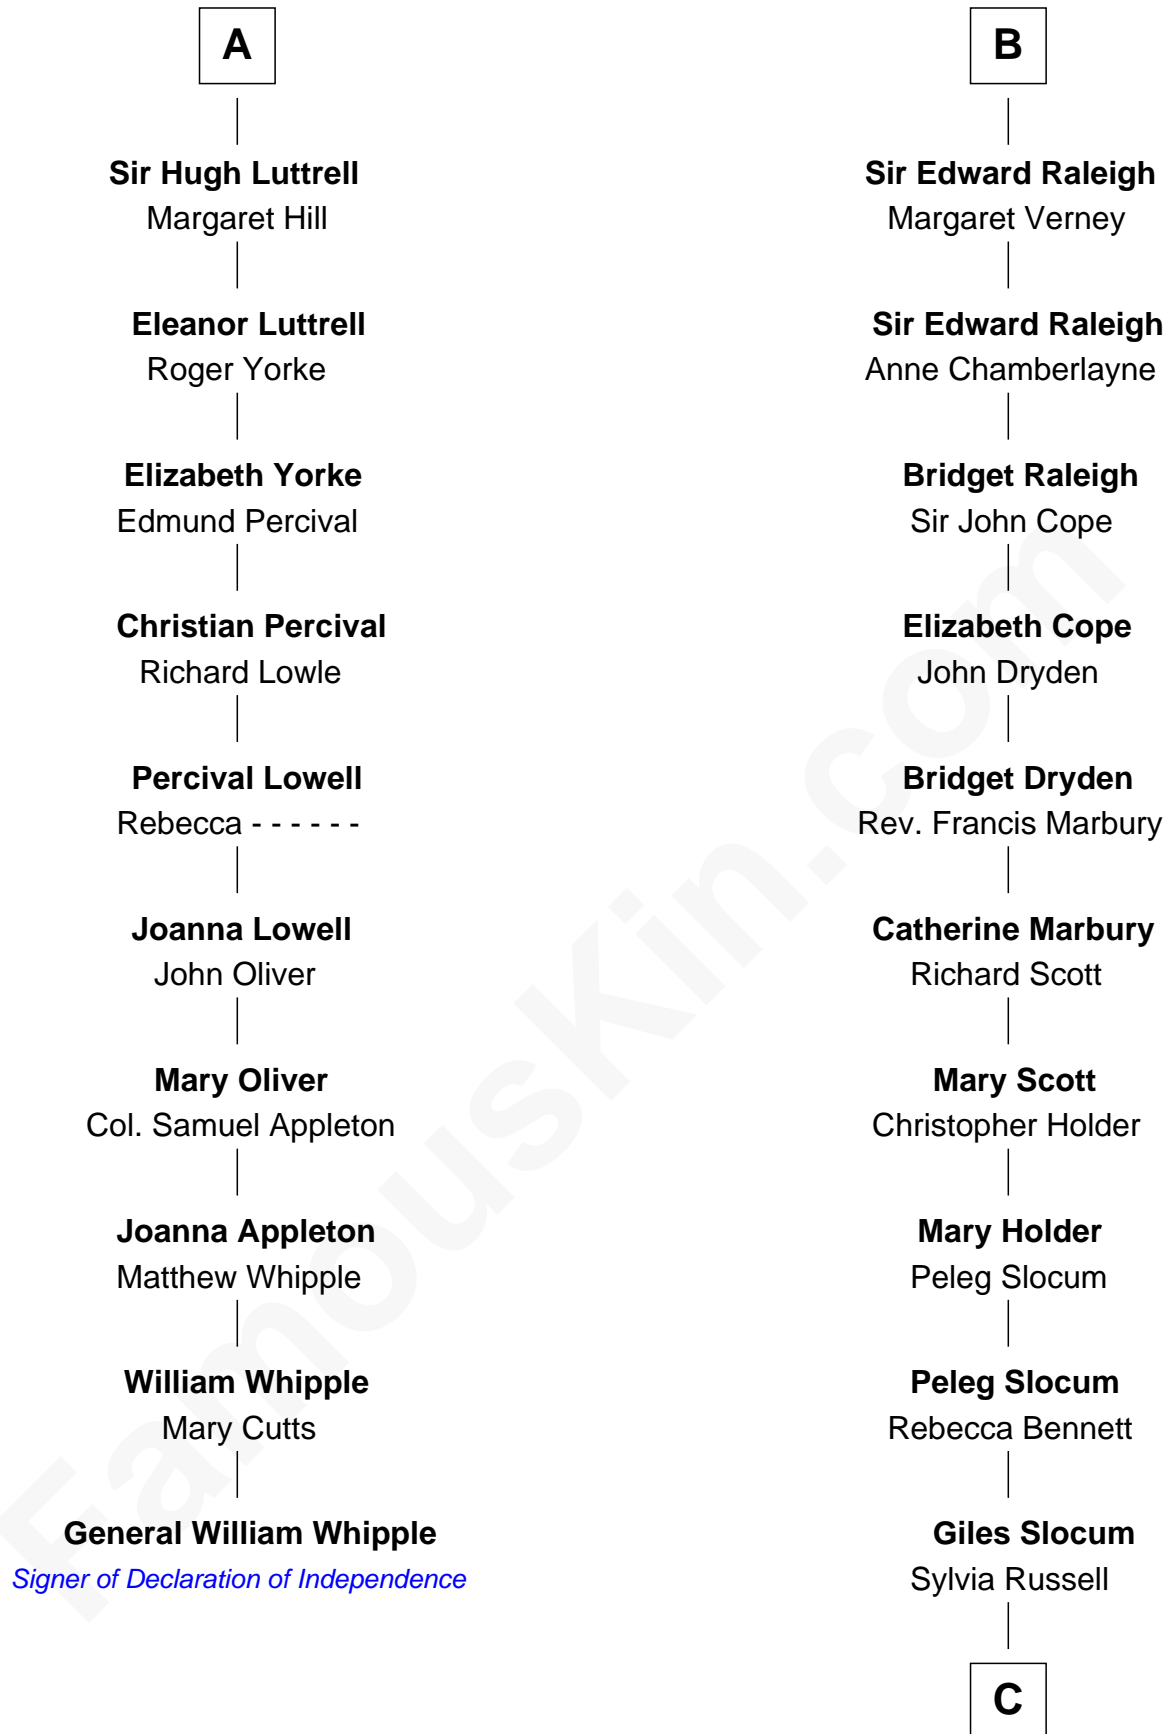

### General William Whipple

*Signer of the Declaration of Independence*

16th cousin 4 times removed of

**Hetty Green**

*"The Witch of Wall Street"*

**Sir Hugh le Despencer**

Aveline Basset

**Eleanor le Despencer**

**Hugh le Despencer**

Eleanor de Clare

**Sir Edward le Despencer**

Anne de Ferrers

**Edward Despencer**

Elizabeth Burghersh

**Margaret Despencer**

Robert de Ferrers

**Phillippa Ferrers**

Sir Thomas Greene

**Elizabeth Greene**

William Raleigh

**B**

**C**

—  
**Abigail Slocum**

Isaac Howland

—  
**Mehitable Howland**

Gideon Howland

—  
**Abby Slocum Howland**

Edward Mott Robinson

—  
**Hetty Green**

*"The Witch of Wall Street"*

FamousKin.com