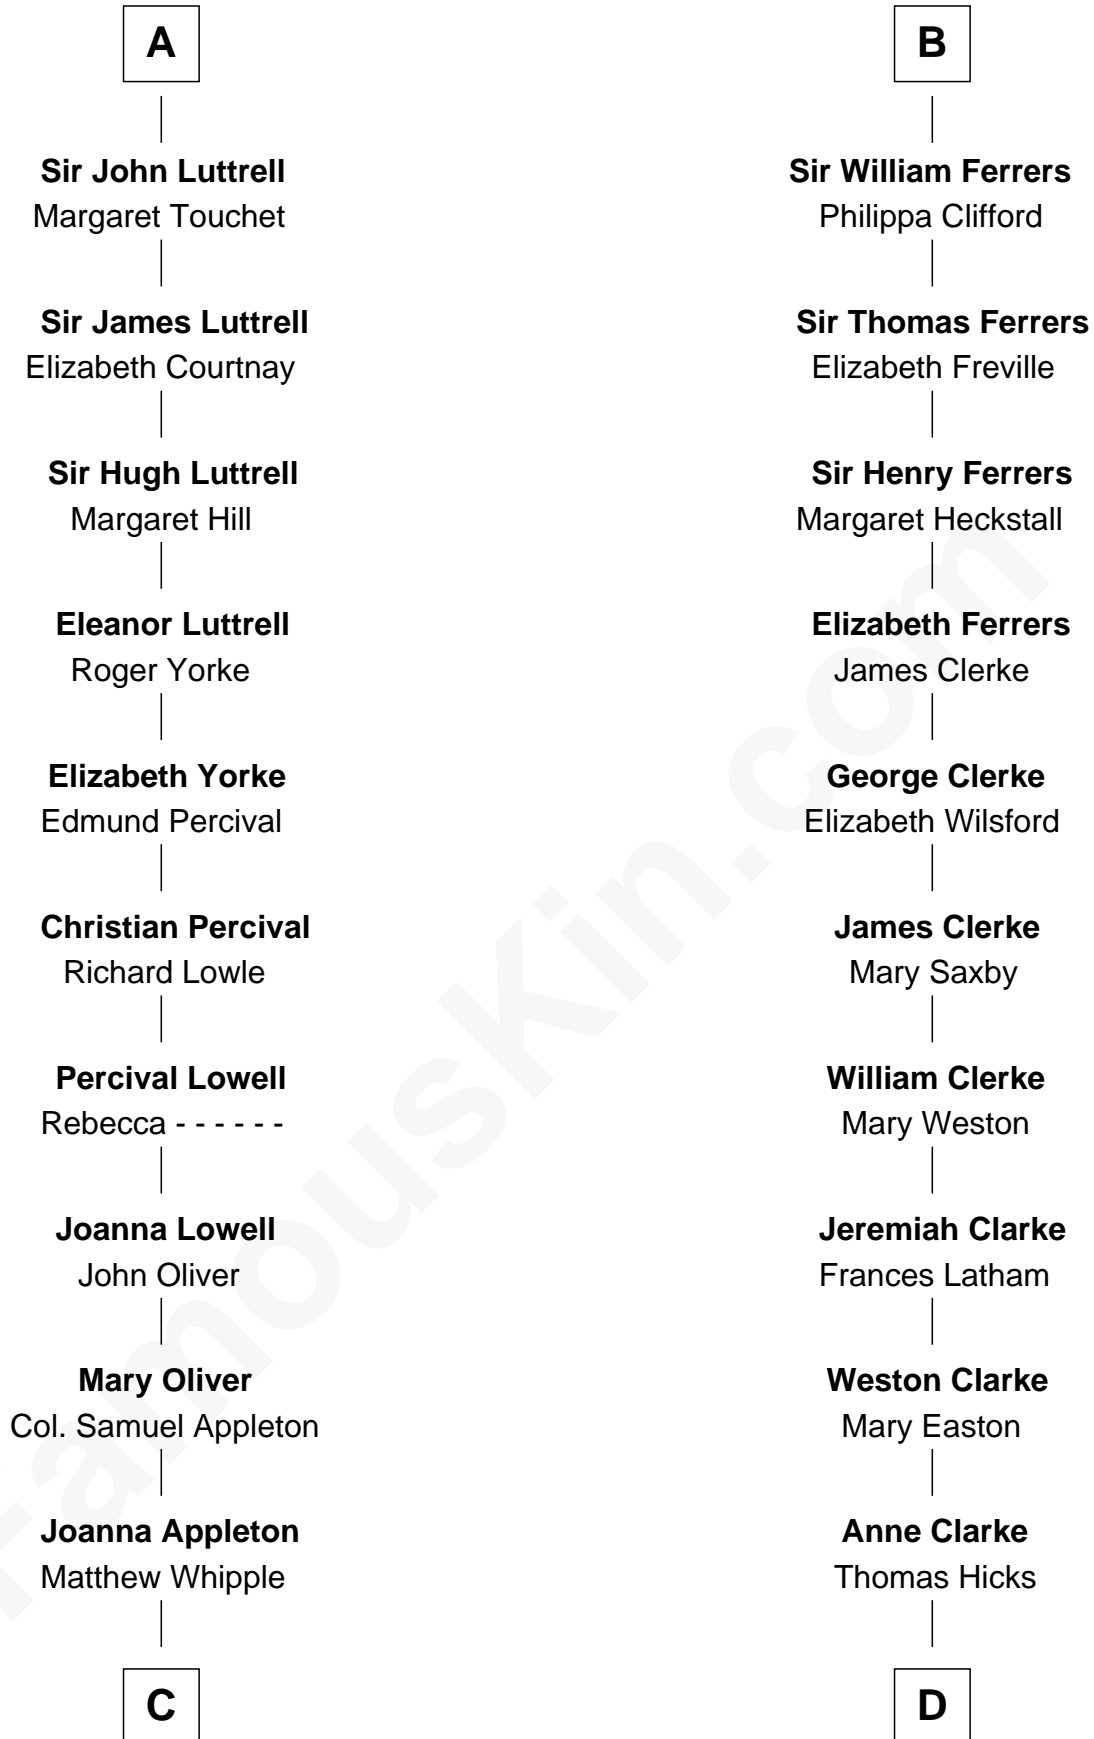

## Relationship Chart of

### General William Whipple

*Signer of the Declaration of Independence*

18th cousin 3 times removed of

**Hetty Green**

*"The Witch of Wall Street"*

**C**

**William Whipple**

Mary Cutts