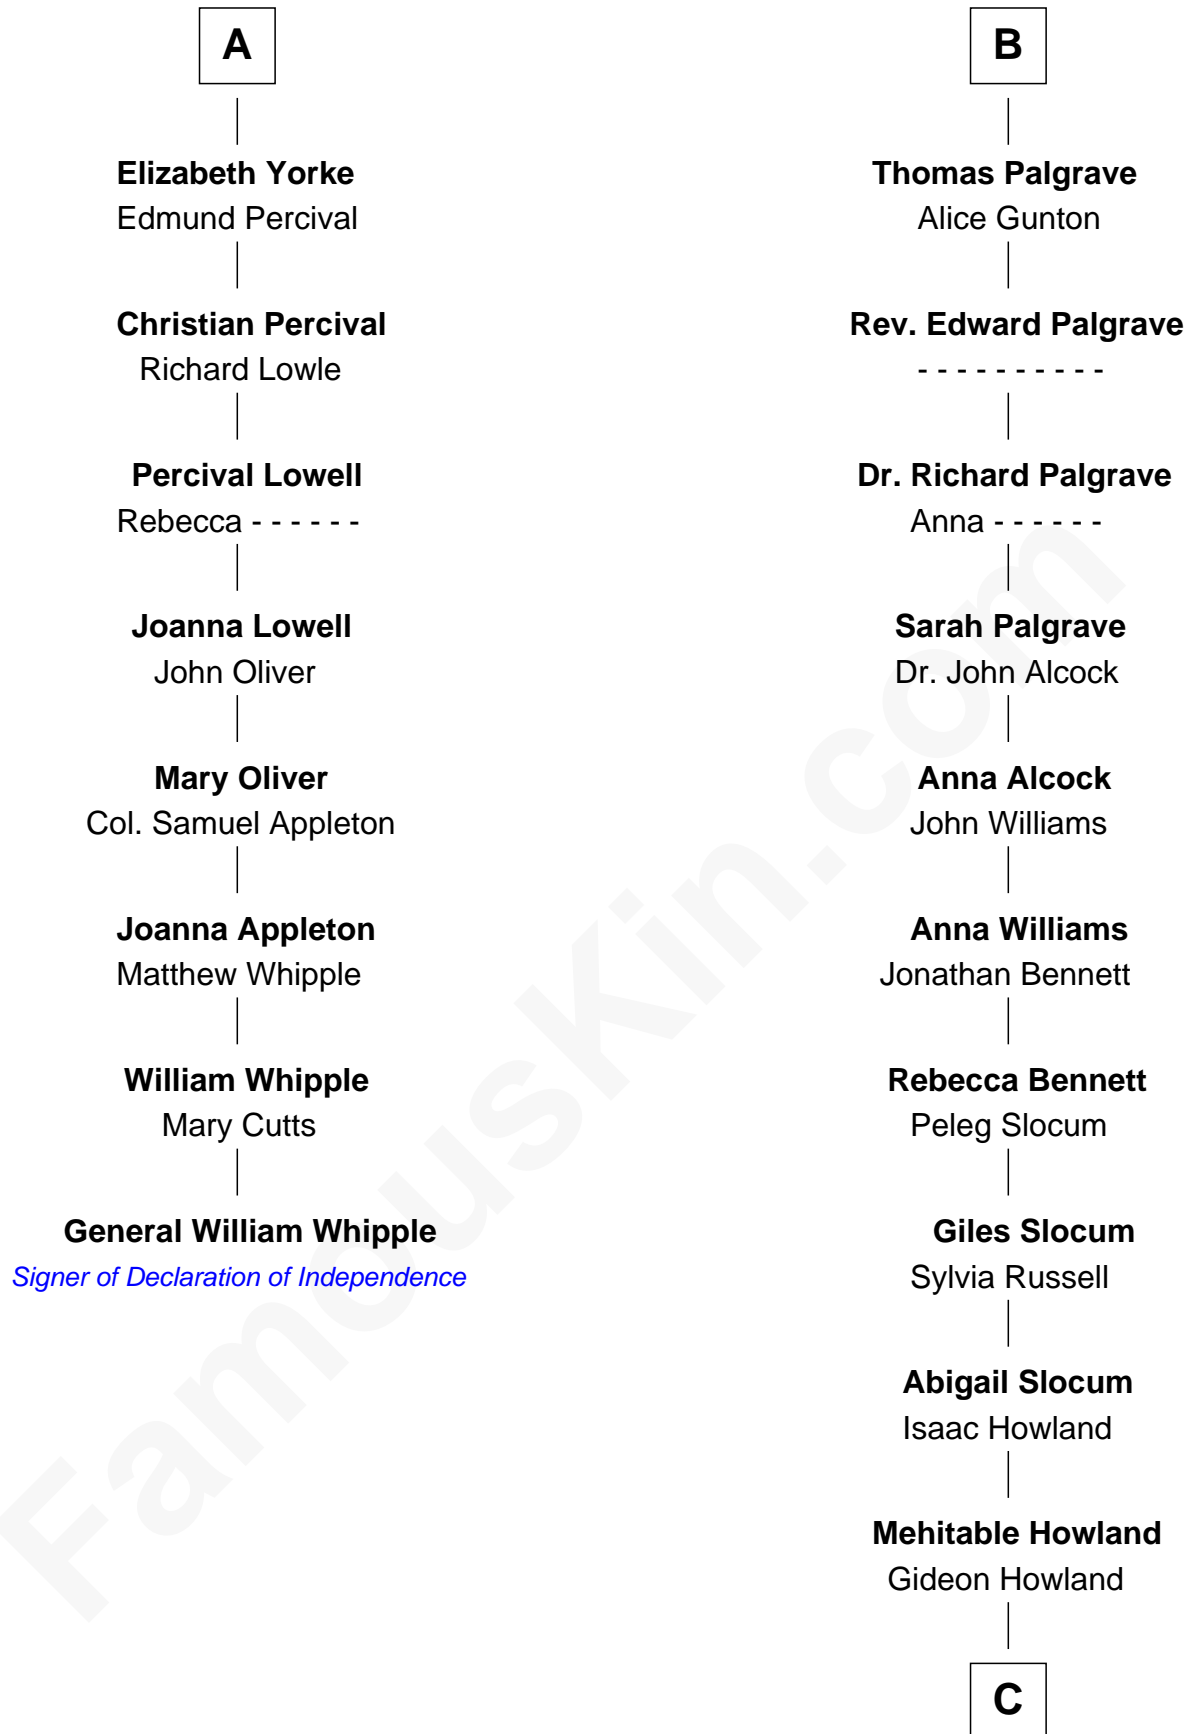

FamousKin.com

Relationship Chart of

General William Whipple

Signer of the Declaration of Independence

14th cousin 4 times removed of

Hetty Green

"The Witch of Wall Street"

Humphrey de Bohun
Elizabeth Plantagenet

C

Abby Slocum Howland

Edward Mott Robinson

Hetty Green

"The Witch of Wall Street"

FamousKin.com