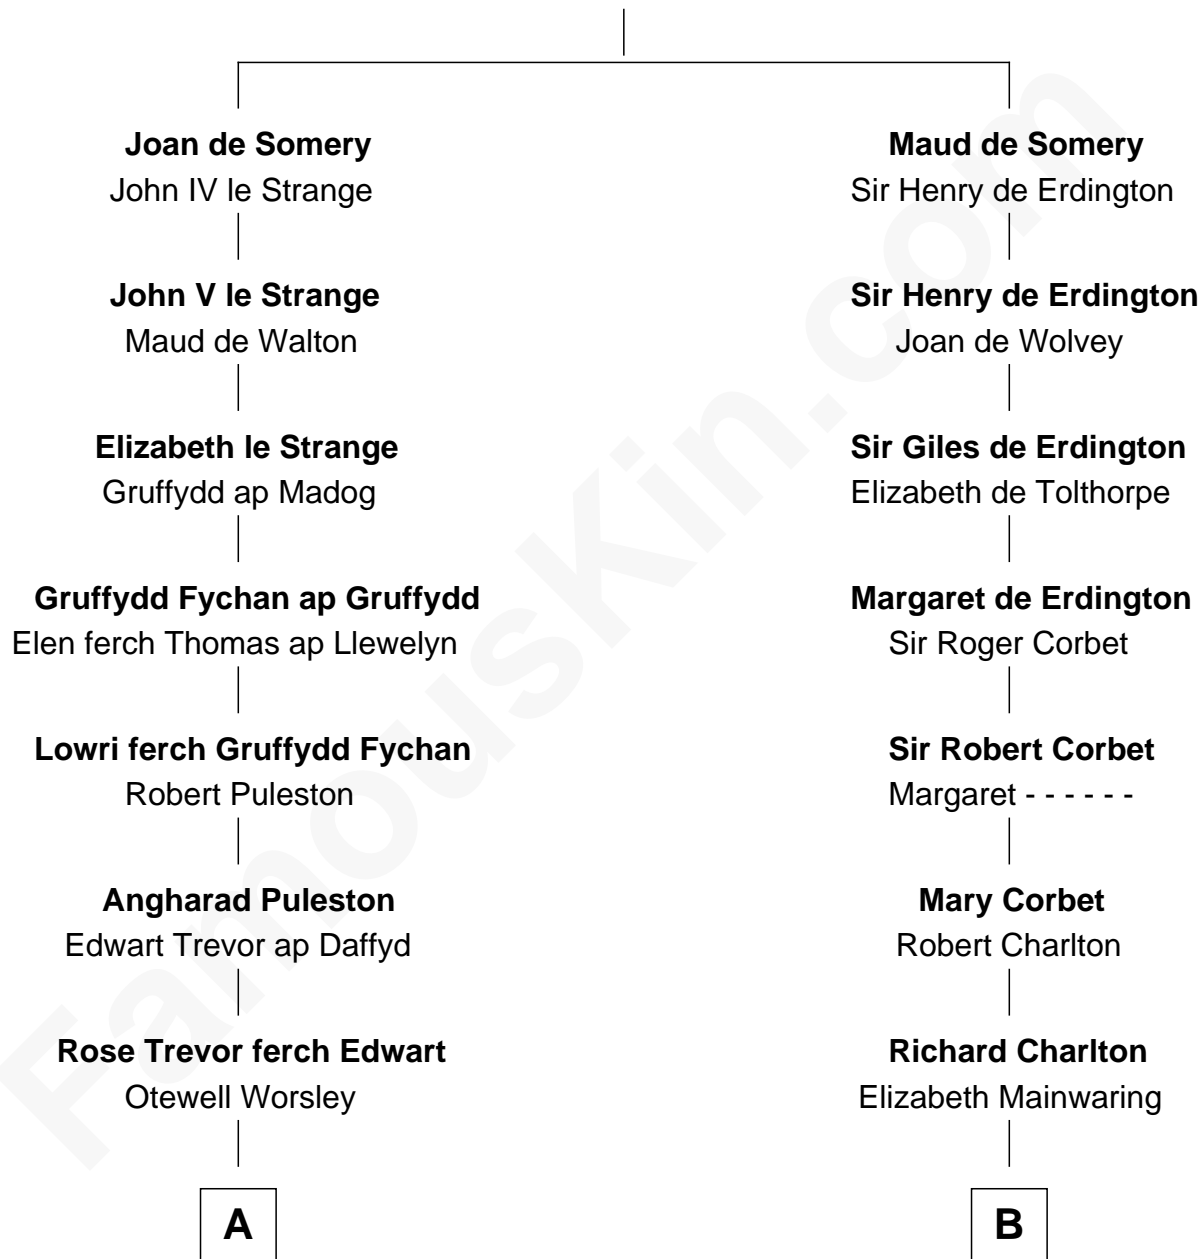

## Relationship Chart of

### General William Whipple

*Signer of the Declaration of Independence*

15th cousin 5 times removed of

**Alan Shepard**

*Mercury and Apollo Astronaut*

**Sir Roger de Somery**

Nichole d'Aubenev

C

**Charles Stillman Emerson**

Hannah Maria Emmons

**Charles Stillman Emerson**

Belle Winslow

**Pauline Renza Emerson**

Alan Bartlett Shepard

**Alan Shepard**

*Mercury and Apollo Astronaut*