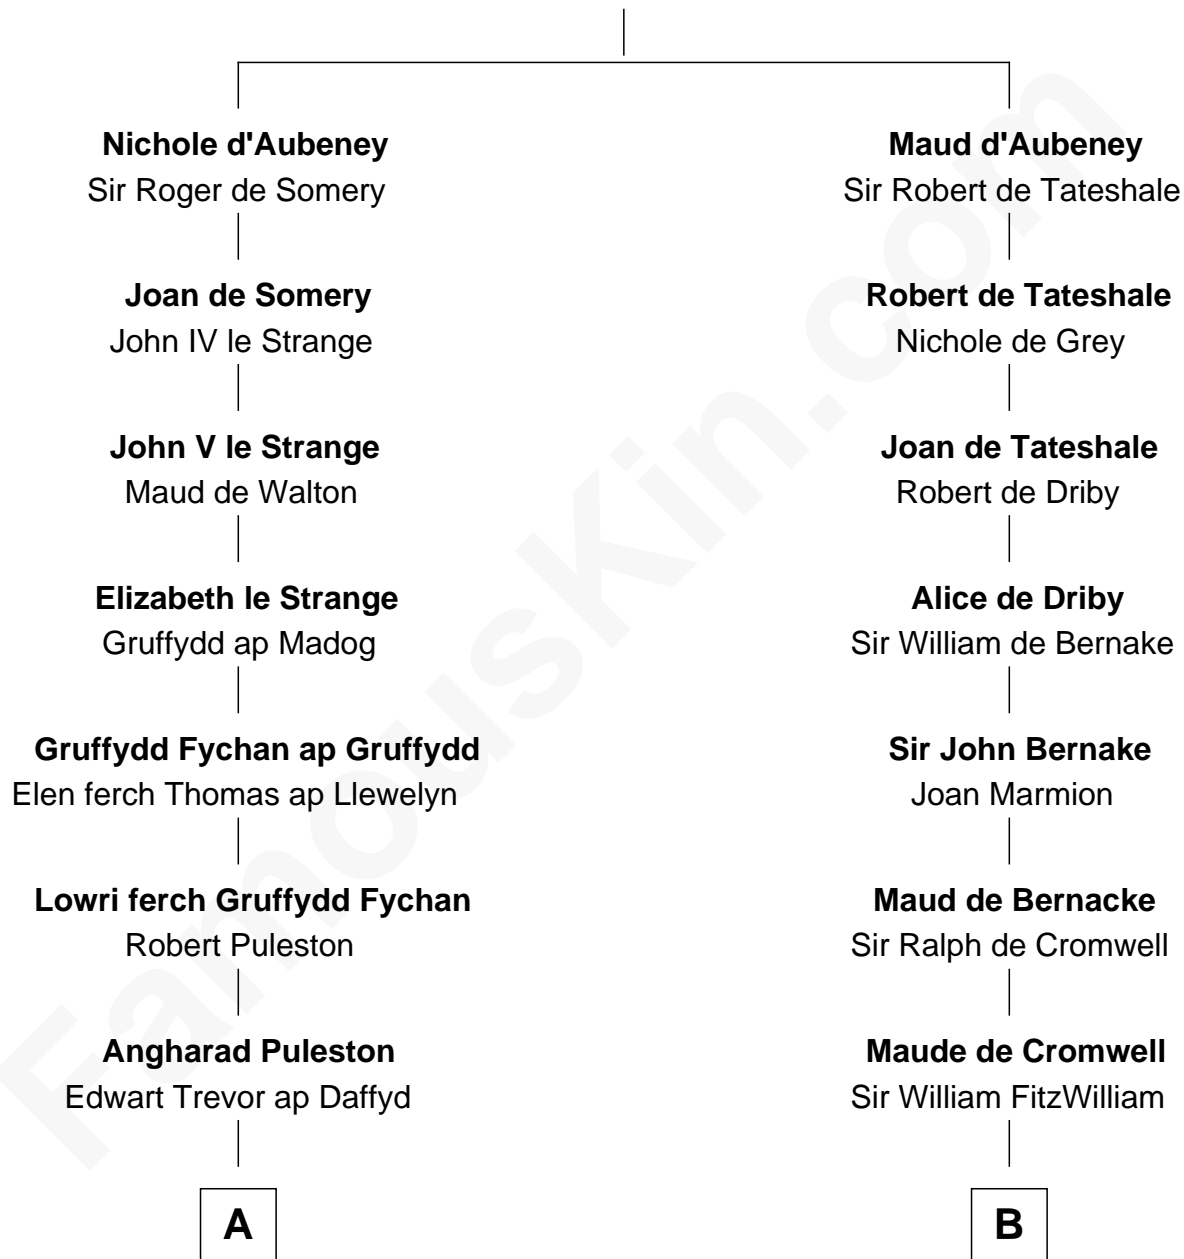

FamousKin.com

Relationship Chart of General William Whipple

Signer of the Declaration of Independence

16th cousin 3 times removed of

John Quincy Adams

6th U.S. President

William d'Aubenev

Mabel of Chester

C

Elizabeth Quincy
Rev. William Smith

Abigail Quincy Smith
John Adams

John Quincy Adams
6th U.S. President

FamousKin.com