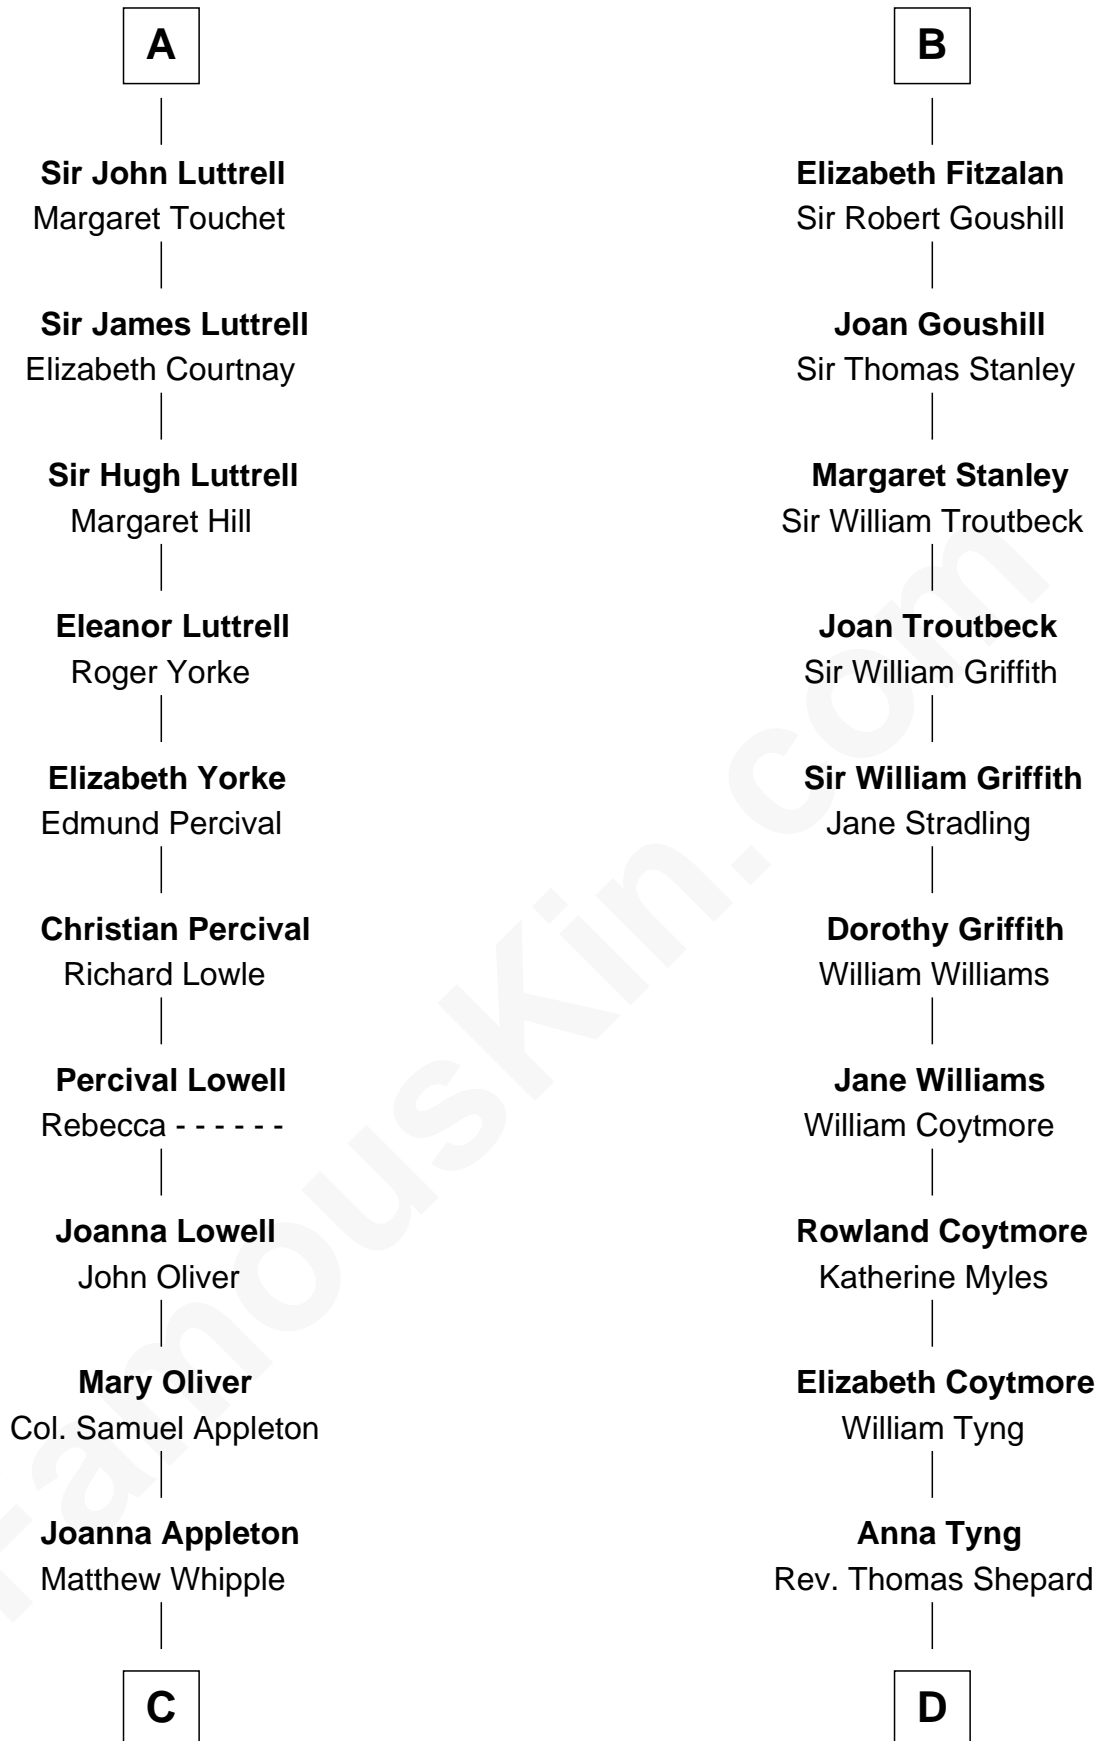

FamousKin.com

Relationship Chart of

General William Whipple

Signer of the Declaration of Independence

18th cousin 3 times removed of

John Quincy Adams

6th U.S. President

C

William Whipple

Mary Cutts

General William Whipple

Signer of Declaration of Independence

D

Anna Shepard

Daniel Quincy

Col John Quincy