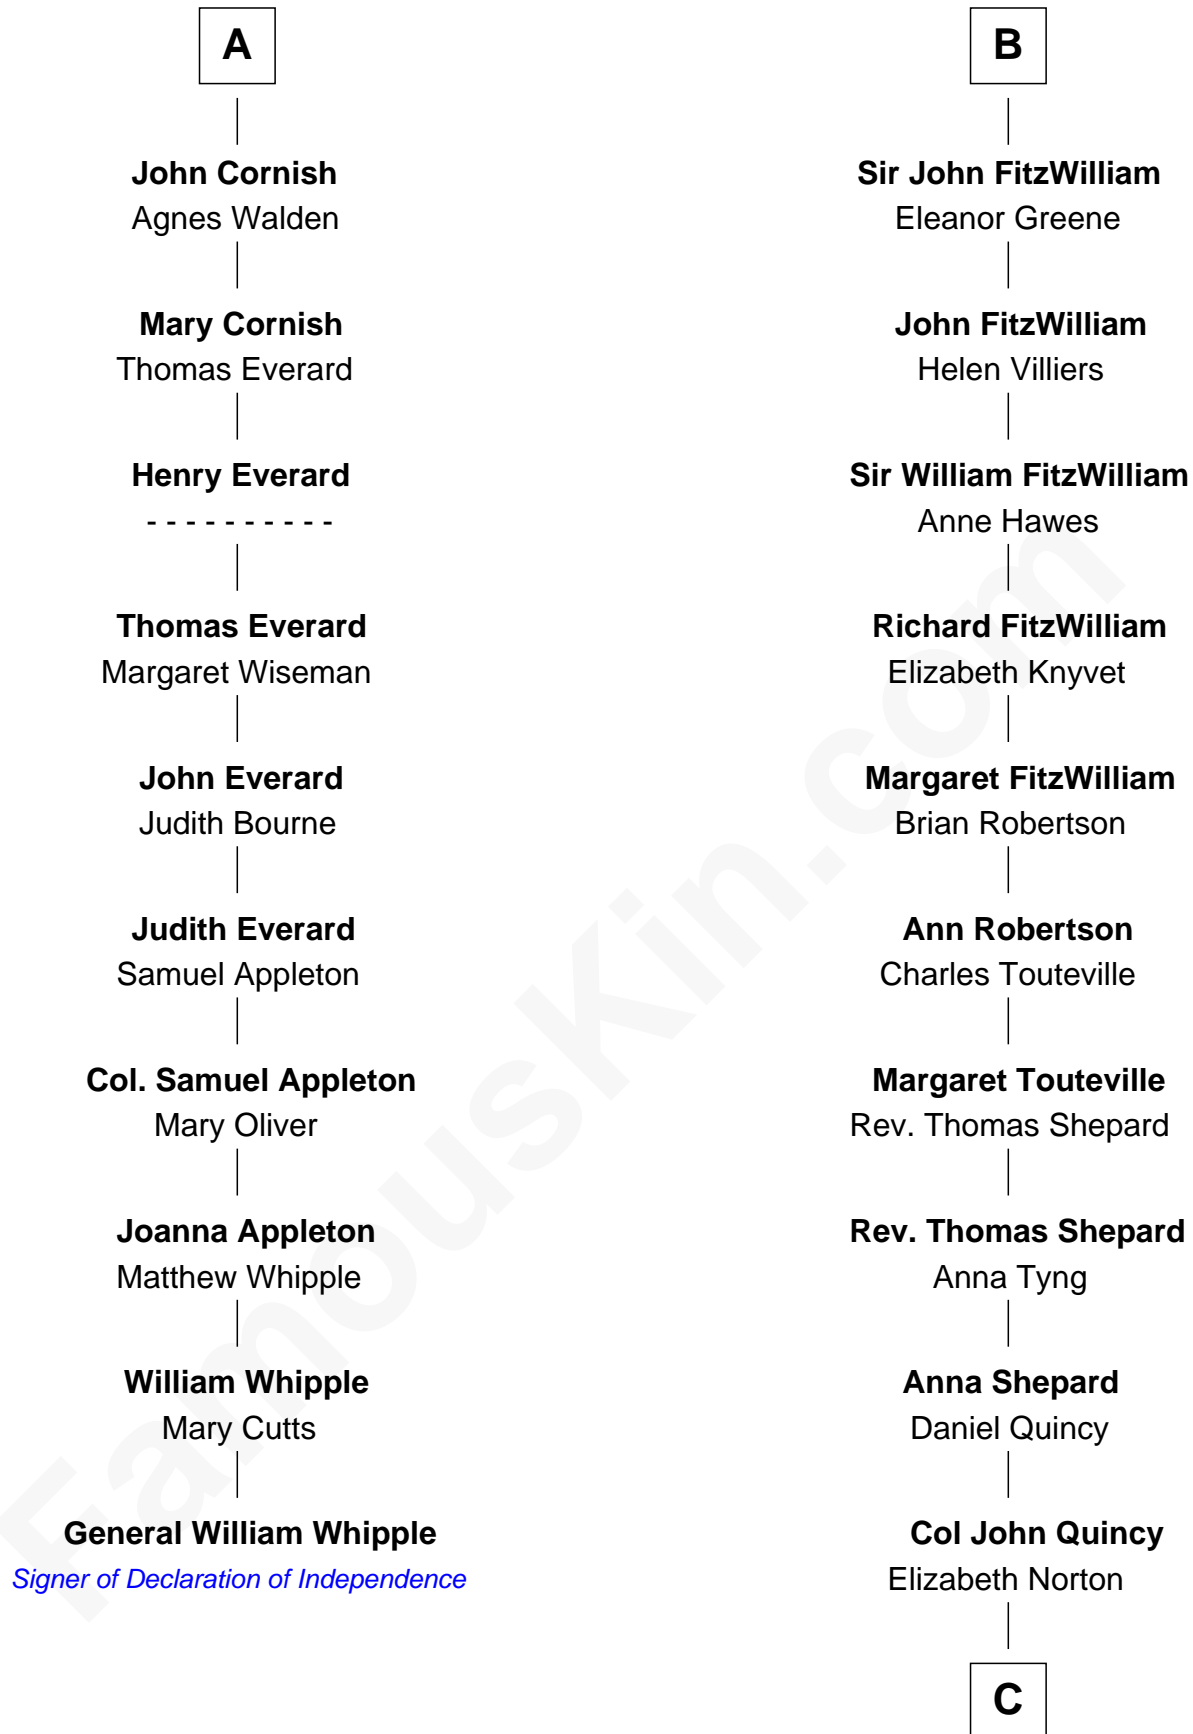

## Relationship Chart of

### General William Whipple

*Signer of the Declaration of Independence*

16th cousin 3 times removed of

### John Quincy Adams

*6th U.S. President*

**C**

**Elizabeth Quincy**  
Rev. William Smith

**Abigail Quincy Smith**  
John Adams

**John Quincy Adams**  
*6th U.S. President*

FamousKin.com