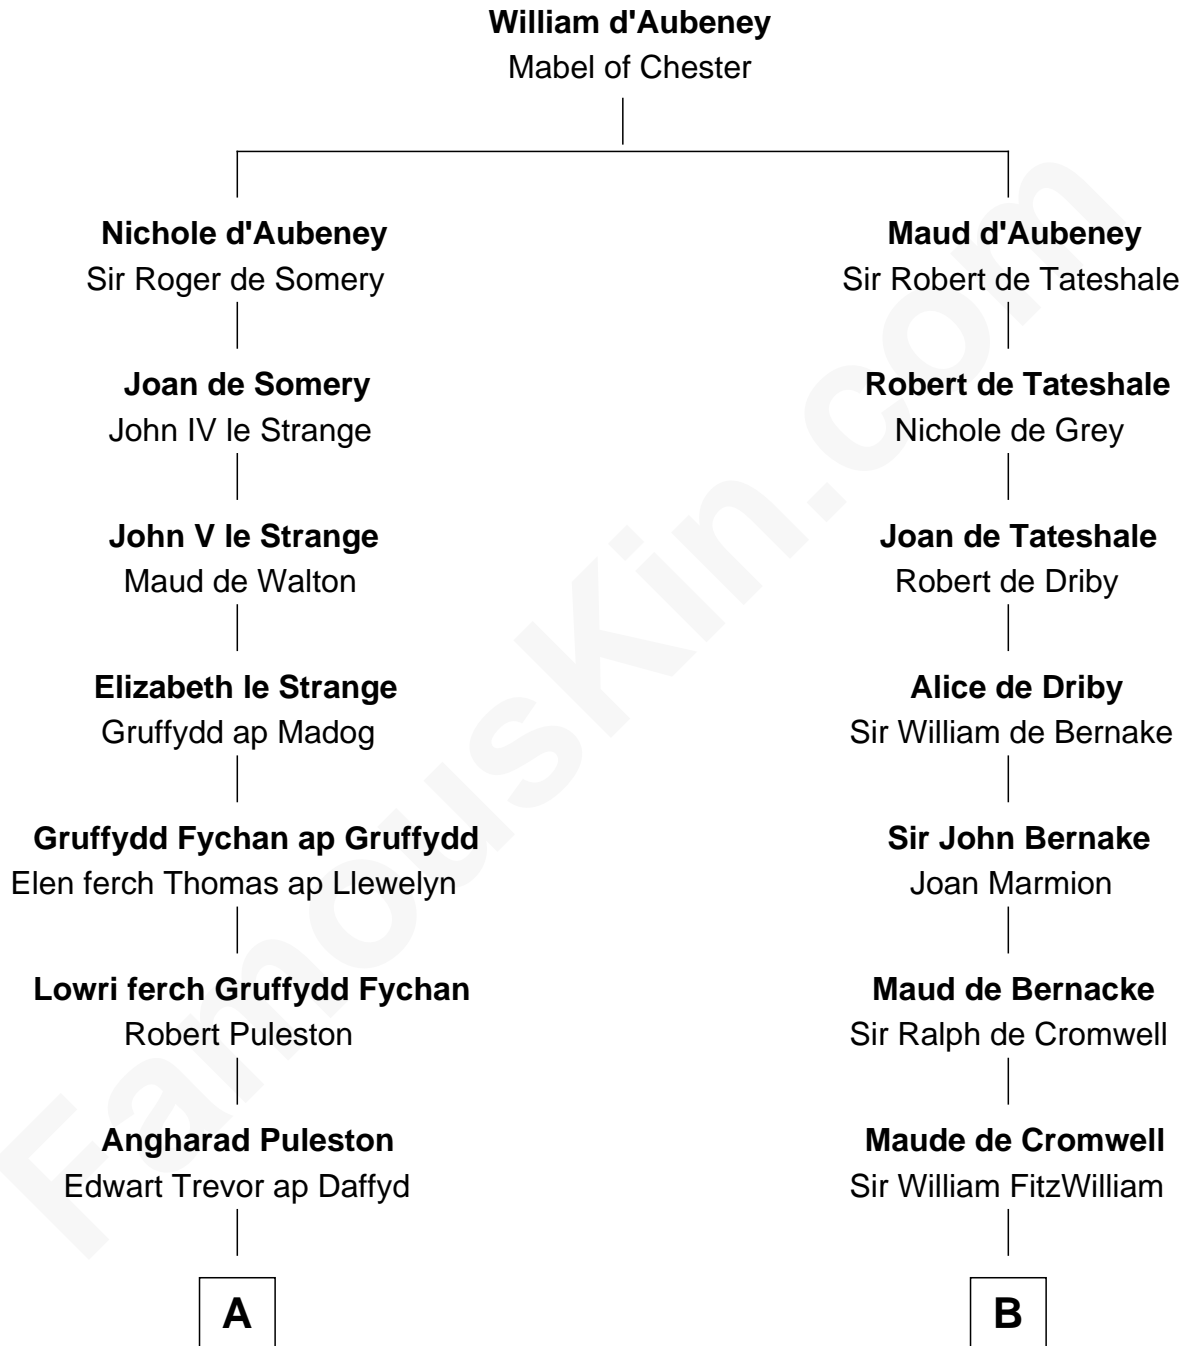

FamousKin.com

Relationship Chart of General William Whipple

Signer of the Declaration of Independence

16th cousin 2 times removed of

Abigail (Smith) Adams

First Lady of President John Adams

C

Elizabeth Quincy
Rev. William Smith

Abigail (Smith) Adams
First Lady of John Adams

FamousKin.com