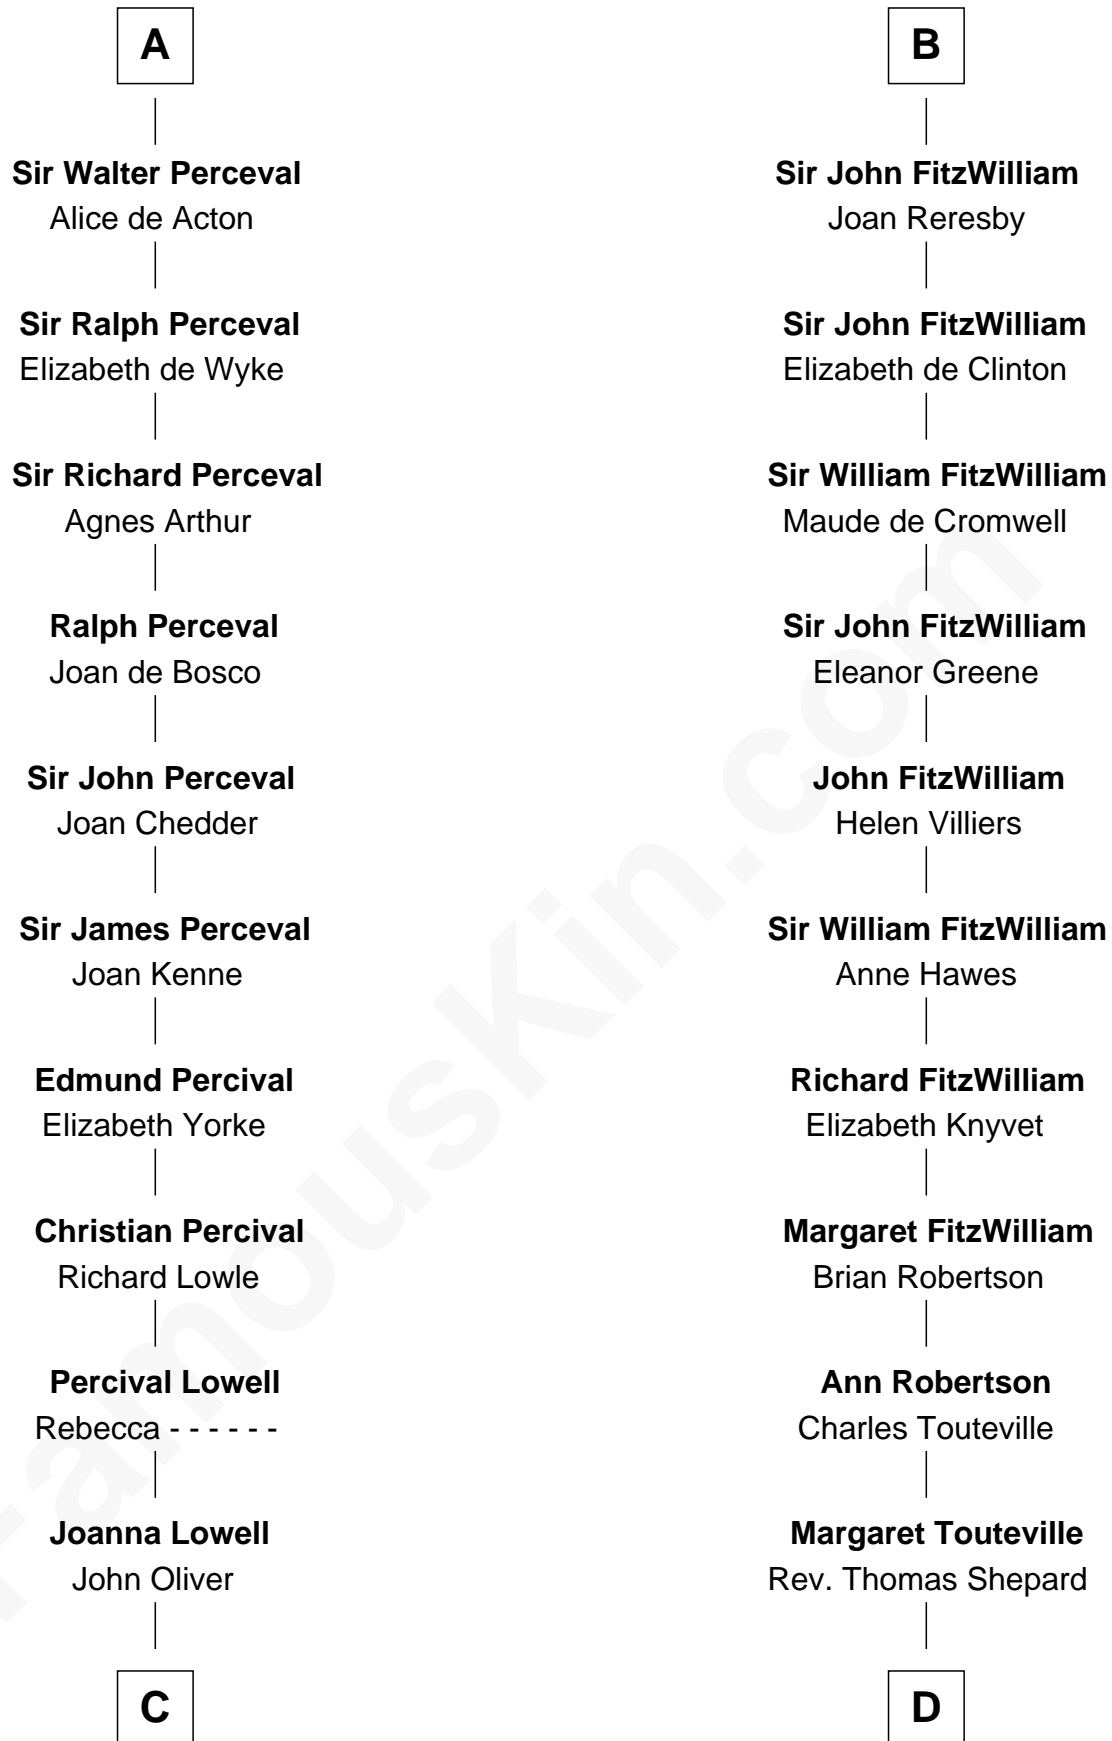

### General William Whipple

*Signer of the Declaration of Independence*

20th cousin 1 time removed of

Hamelin de Warenne

**Ela de Warenne**

William FitzWilliam

**Sir Thomas FitzWilliam**

Agnes Bertram

**Sir William FitzThomas**

Agnes de Grey

**Sir William FitzWilliam**

Isabel Deincourt

**B**

**C**

**Mary Oliver**  
Col. Samuel Appleton

**Joanna Appleton**  
Matthew Whipple

**William Whipple**  
Mary Cutts

**General William Whipple**  
*Signer of Declaration of Independence*