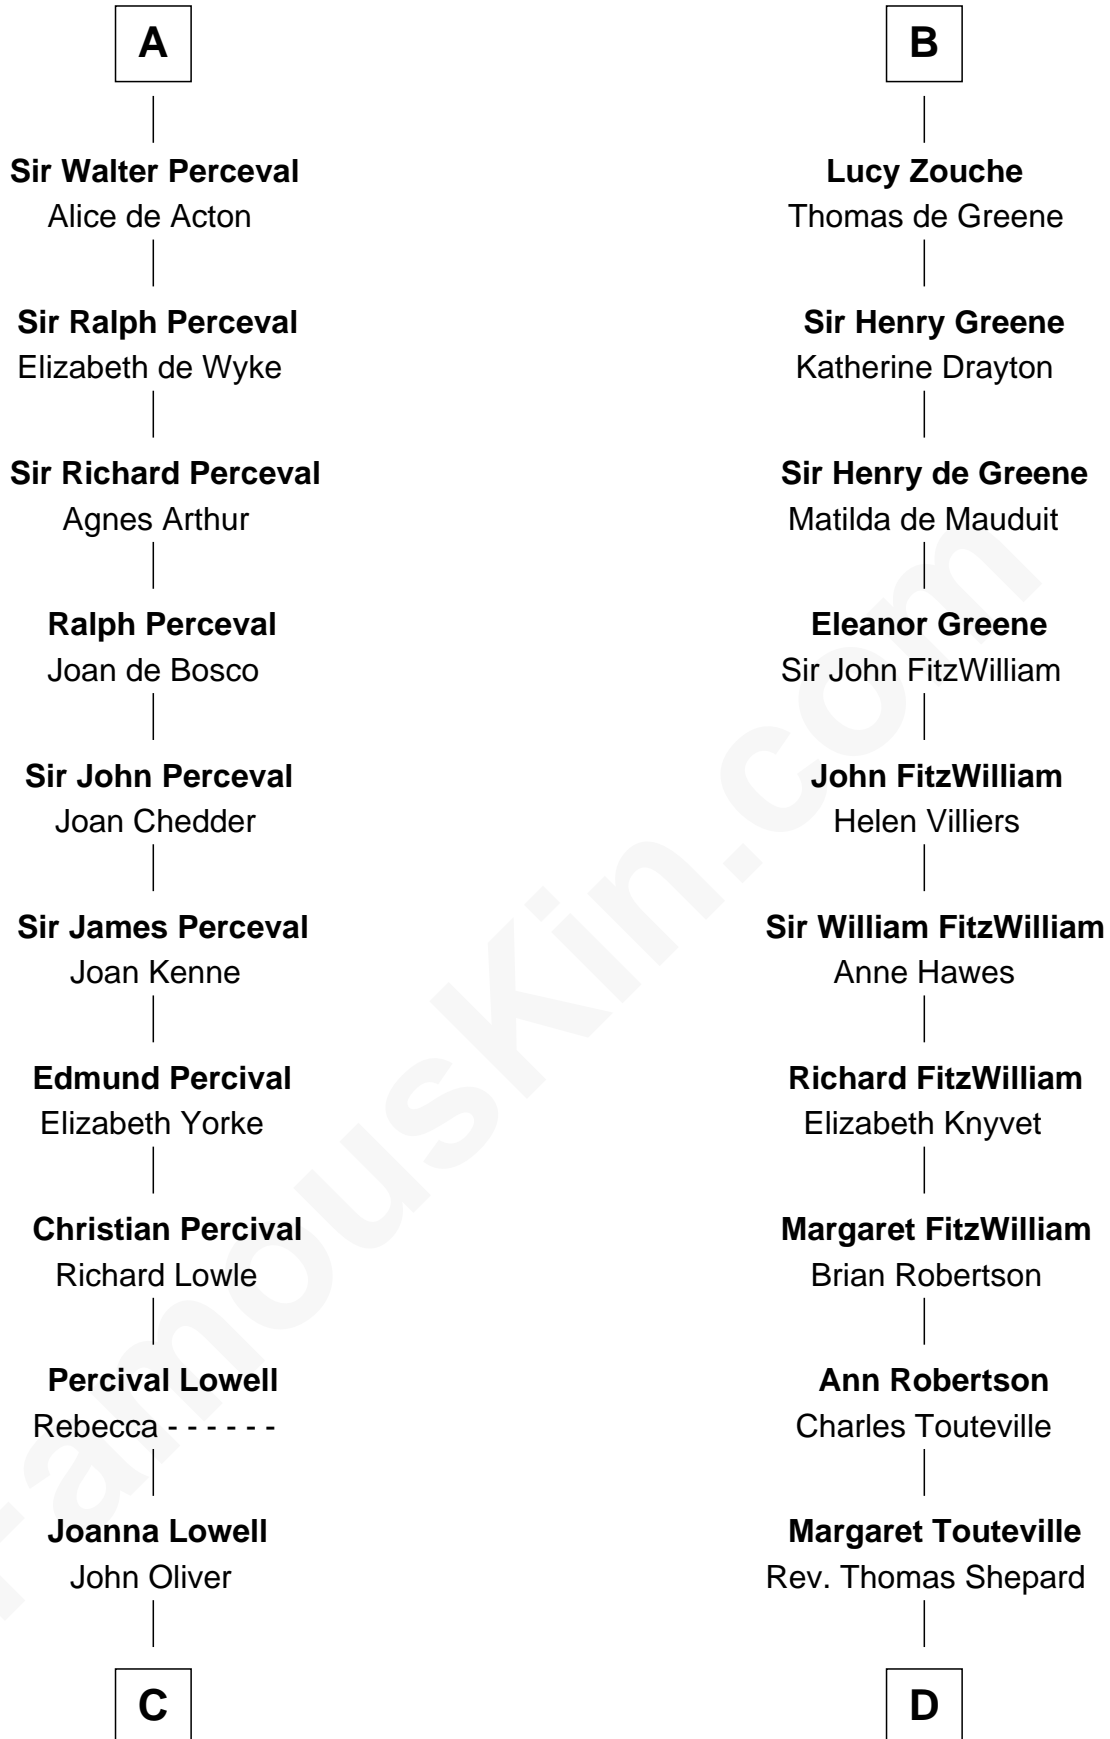

FamousKin.com

Relationship Chart of

General William Whipple

Signer of the Declaration of Independence

20th cousin 1 time removed of

Abigail (Smith) Adams

First Lady of President John Adams

C

Mary Oliver
Col. Samuel Appleton

Joanna Appleton
Matthew Whipple

William Whipple
Mary Cutts

General William Whipple
Signer of Declaration of Independence

D

Rev. Thomas Shepard
Anna Tyng

Anna Shepard
Daniel Quincy