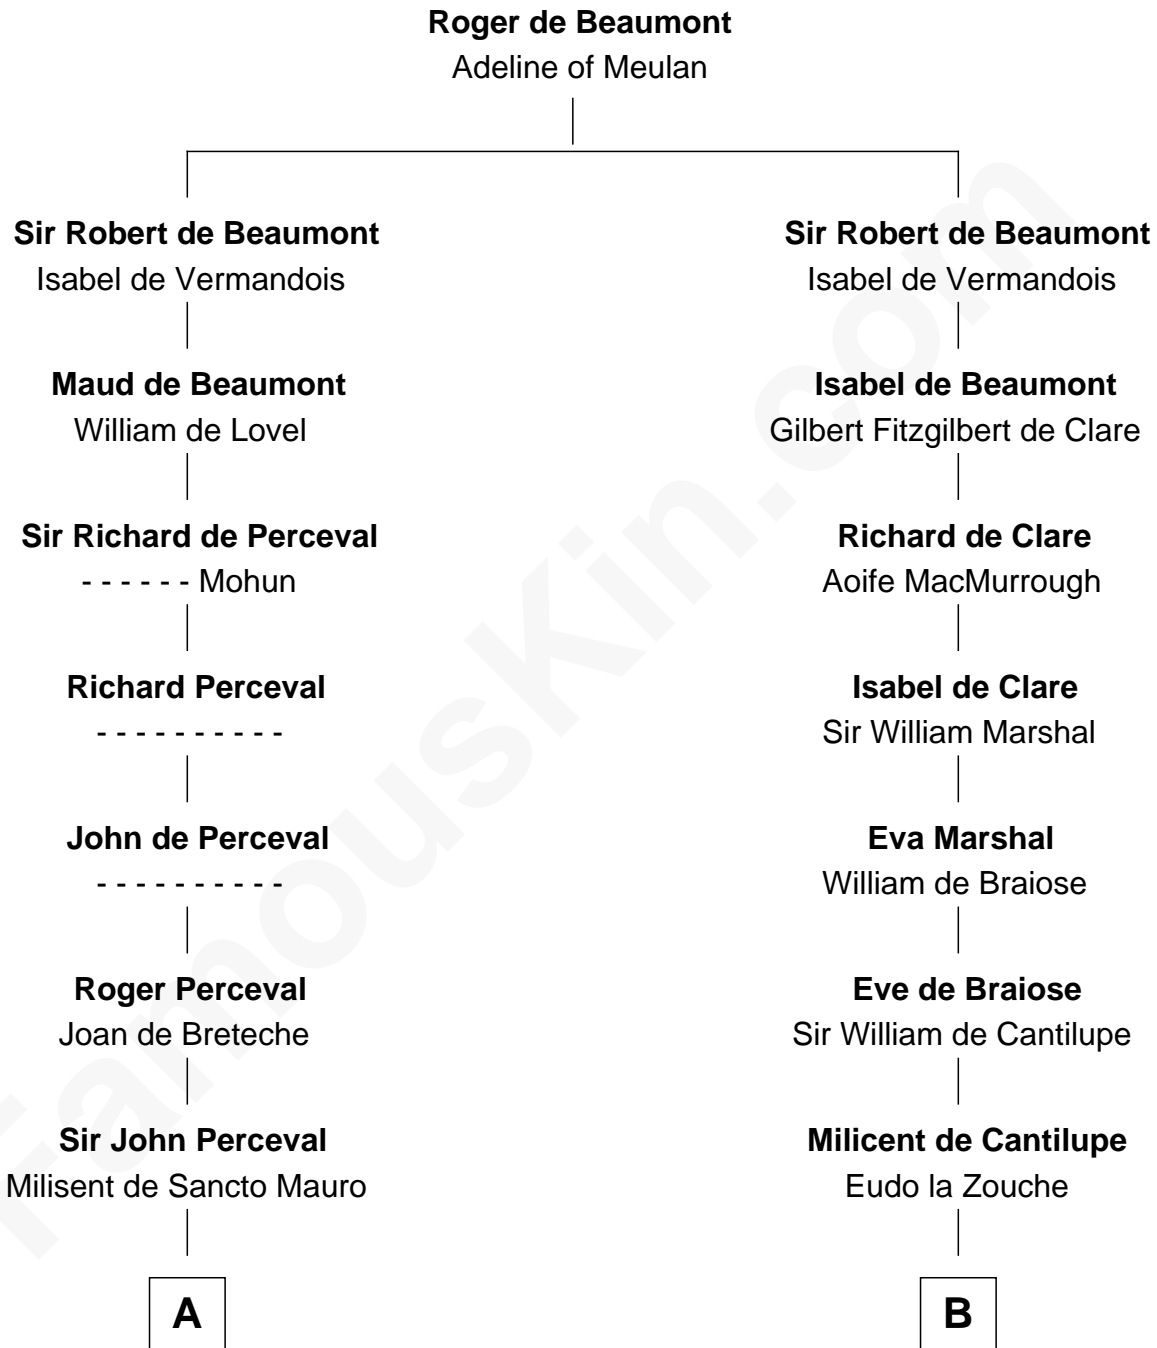

FamousKin.com

Relationship Chart of

General William Whipple

Signer of the Declaration of Independence

20th cousin 1 time removed of

Abigail (Smith) Adams

First Lady of President John Adams

C

Mary Oliver
Col. Samuel Appleton

Joanna Appleton
Matthew Whipple

William Whipple
Mary Cutts

General William Whipple
Signer of Declaration of Independence

D

Rev. Thomas Shepard
Anna Tyng

Anna Shepard
Daniel Quincy