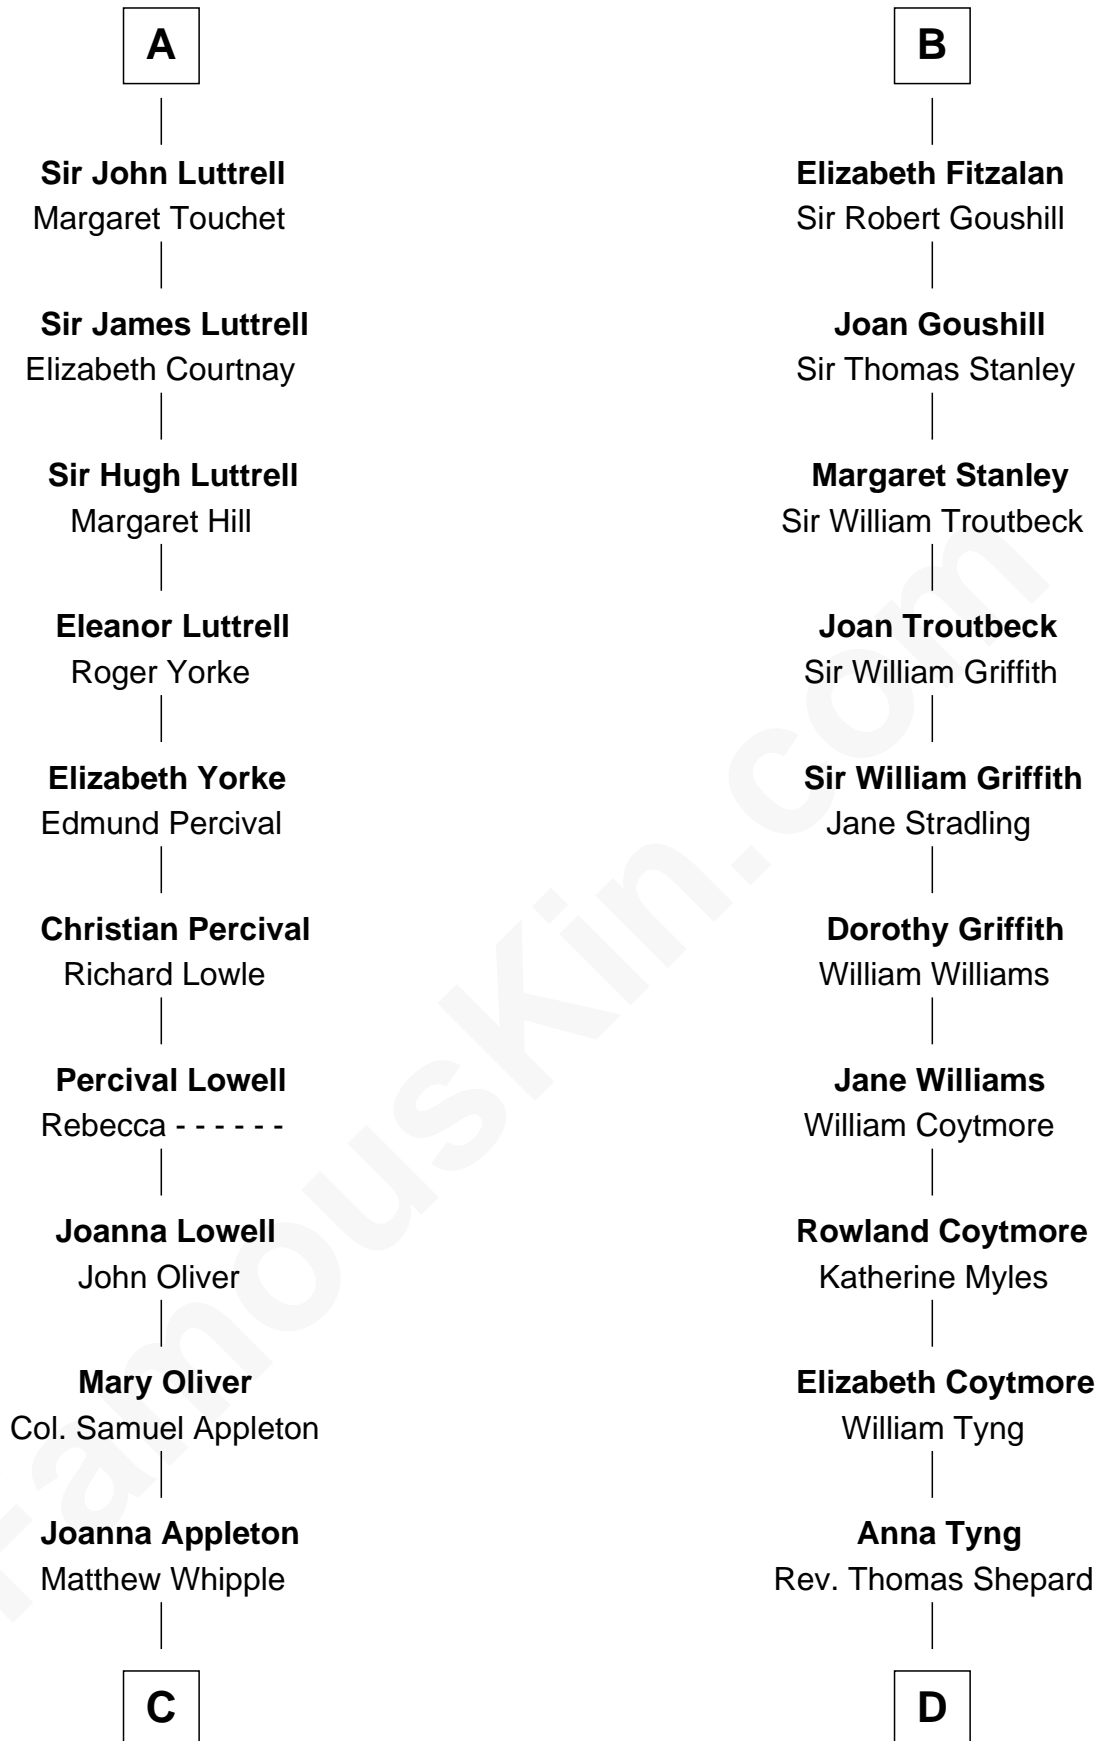

FamousKin.com

Relationship Chart of General William Whipple

Signer of the Declaration of Independence

18th cousin 2 times removed of

Abigail (Smith) Adams

First Lady of President John Adams

C

William Whipple

Mary Cutts

General William Whipple

Signer of Declaration of Independence

D

Anna Shepard

Daniel Quincy

Col John Quincy

Elizabeth Norton