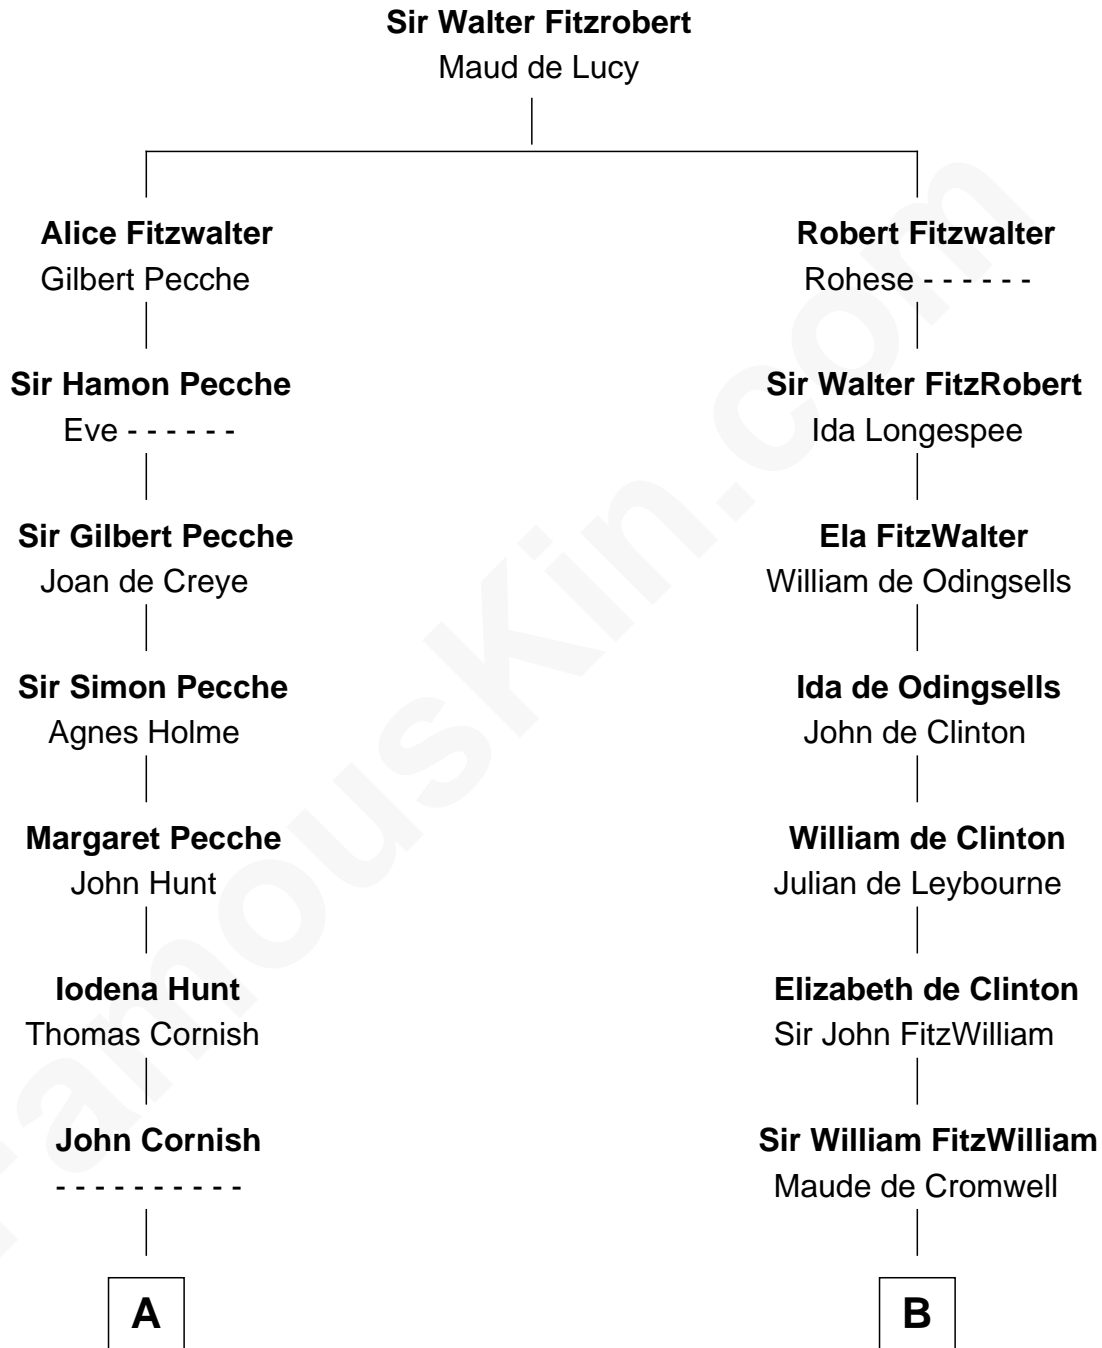

FamousKin.com

Relationship Chart of General William Whipple

Signer of the Declaration of Independence

16th cousin 2 times removed of

Abigail (Smith) Adams

First Lady of President John Adams

C

Elizabeth Quincy
Rev. William Smith

Abigail (Smith) Adams
First Lady of John Adams

FamousKin.com